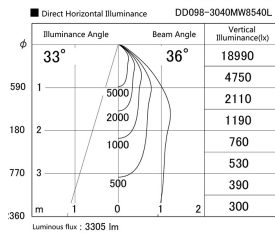

Item no. DD098-3040MW8540L

Series Name: Φ 150 Spark (Swallow Cone)

Installation	Recessed mount
Type	
Fixture wattage	30.3W
Beam angle	33 deg
Color Temp.	4000K
CRI	Ra>85
Luminous	3303 lm
Body	Die-cast aluminum alloy
Body finish	N/A
Trim finish	White
Reflector finish	Mirror
IP Rate	IP20
Light source	COB module
Input Voltage	AC220~240V
Dimming Type	Non-Dimmable
Certificate	CE, CCC
Cut Hole	150mm

Height (Weight)	
65.3W	127 (1.4kg)
48.5W	127 (1.4kg)
44.3W	108 (1.2kg)
33.8W	108 (1.2kg)
30.3W	108 (1.2kg)
23.0W	78 (0.9kg)