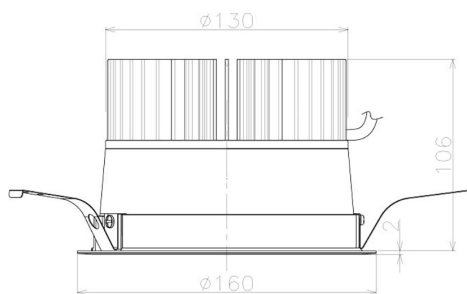

Item no. DD098-3040MW8540L

Series Name: Φ 150 Spark (Swallow Cone)

Installation	Recessed mount
Type	
Fixture wattage	30.3W
Beam angle	33 deg
Color Temp.	4000K
CRI	Ra>85
Luminous	3303 lm
Body	Die-cast aluminum alloy
Body finish	N/A
Trim finish	White
Reflector finish	Mirror
IP Rate	IP20
Light source	COB module
Input Voltage	AC220~240V
Dimming Type	Non-Dimmable
Certificate	CE, CCC
Cut Hole	150mm

Height (Weight)	
65.3W	127 (1.4kg)
48.5W	127 (1.4kg)
44.3W	108 (1.2kg)
33.8W	108 (1.2kg)
30.3W	108 (1.2kg)
23.0W	78 (0.9kg)