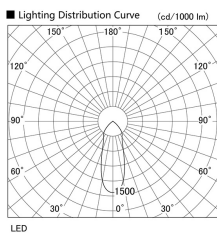

Item no. DD098-3040MW8540L

Series Name: Φ 150 Spark (Swallow Cone)

Installation	Recessed mount
Type	
Fixture wattage	30.3W
Beam angle	33 deg
Color Temp.	4000K
CRI	Ra>85
Luminous	3303 lm
Body	Die-cast aluminum alloy
Body finish	N/A
Trim finish	White
Reflector finish	Mirror
IP Rate	IP20
Light source	COB module
Input Voltage	AC220~240V
Dimming Type	Non-Dimmable
Certificate	CE, CCC
Cut Hole	150mm

Height (Weight)	
65.3W	127 (1.4kg)
48.5W	127 (1.4kg)
44.3W	108 (1.2kg)
33.8W	108 (1.2kg)
30.3W	108 (1.2kg)
23.0W	78 (0.9kg)