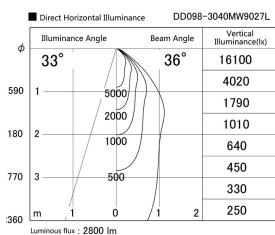

Item no. DD098-3040MW9027L

Series Name:  $\Phi$ 150 Spark (Swallow Cone)

Installation	Recessed mount
Type	
Fixture wattage	30.3W
Beam angle	33 deg
Color Temp.	2700K
CRI	Ra>90
Luminous	2799 lm
Body	Die-cast aluminum alloy
Body finish	N/A
Trim finish	White
Reflector finish	Mirror
IP Rate	IP20
Light source	COB module
Input Voltage	AC220~240V
Dimming Type	Non-Dimmable
Certificate	CE, CCC
Cut Hole	150mm

Height (Weight)	
65.3W	127 (1.4kg)
48.5W	127 (1.4kg)
44.3W	108 (1.2kg)
33.8W	108 (1.2kg)
30.3W	108 (1.2kg)
23.0W	78 (0.9kg)