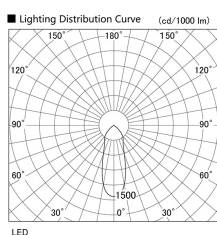

Item no. DD098-3040MW9027L

Series Name:  $\Phi$ 150 Spark (Swallow Cone)

Installation	Recessed mount
Type	
Fixture wattage	30.3W
Beam angle	33 deg
Color Temp.	2700K
CRI	Ra>90
Luminous	2799 lm
Body	Die-cast aluminum alloy
Body finish	N/A
Trim finish	White
Reflector finish	Mirror
IP Rate	IP20
Light source	COB module
Input Voltage	AC220~240V
Dimming Type	Non-Dimmable
Certificate	CE, CCC
Cut Hole	150mm

Height (Weight)	
65.3W	127 (1.4kg)
48.5W	127 (1.4kg)
44.3W	108 (1.2kg)
33.8W	108 (1.2kg)
30.3W	108 (1.2kg)
23.0W	78 (0.9kg)