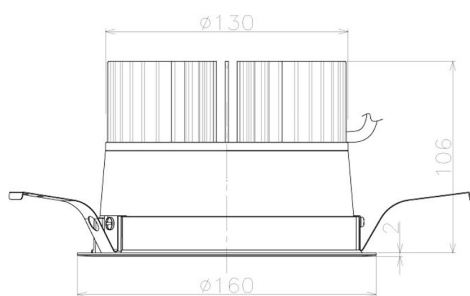

Item no. DD098-3040MW9027L

Series Name:  $\Phi$ 150 Spark (Swallow Cone)

Installation	Recessed mount
Type	
Fixture wattage	30.3W
Beam angle	33 deg
Color Temp.	2700K
CRI	Ra>90
Luminous	2799 lm
Body	Die-cast aluminum alloy
Body finish	N/A
Trim finish	White
Reflector finish	Mirror
IP Rate	IP20
Light source	COB module
Input Voltage	AC220~240V
Dimming Type	Non-Dimmable
Certificate	CE, CCC
Cut Hole	150mm

Height (Weight)	
65.3W	127 (1.4kg)
48.5W	127 (1.4kg)
44.3W	108 (1.2kg)
33.8W	108 (1.2kg)
30.3W	108 (1.2kg)
23.0W	78 (0.9kg)