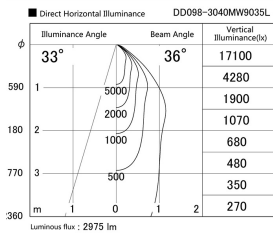

Item no. DD098-3040MW9035L

Series Name: Φ 150 Spark (Swallow Cone)

Installation	Recessed mount
Type	Φ 150 Spark (Swallow Cone)
Fixture wattage	30.3W
Beam angle	33 deg
Color Temp.	3500K
CRI	Ra>90
Luminous	2974 lm
Body	Die-cast aluminum alloy
Body finish	N/A
Trim finish	White
Reflector finish	Mirror
IP Rate	IP20
Light source	COB module
Input Voltage	AC220~240V
Dimming Type	Non-Dimmable
Certificate	CE, CCC
Cut Hole	150mm

Height (Weight)	
65.3W	127 (1.4kg)
48.5W	127 (1.4kg)
44.3W	108 (1.2kg)
33.8W	108 (1.2kg)
30.3W	108 (1.2kg)
23.0W	78 (0.9kg)