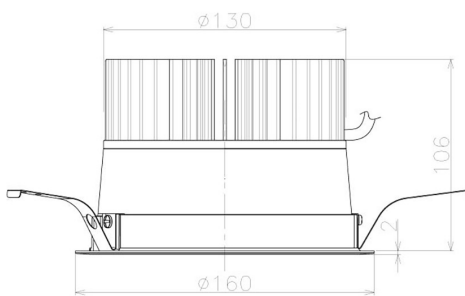

Item no. DD098-3040MW9035L

Series Name: Φ 150 Spark (Swallow Cone)

Installation	Recessed mount
Type	
Fixture wattage	30.3W
Beam angle	33 deg
Color Temp.	3500K
CRI	Ra>90
Luminous	2974 lm
Body	Die-cast aluminum alloy
Body finish	N/A
Trim finish	White
Reflector finish	Mirror
IP Rate	IP20
Light source	COB module
Input Voltage	AC220~240V
Dimming Type	Non-Dimmable
Certificate	CE, CCC
Cut Hole	150mm

Height (Weight)	
65.3W	127 (1.4kg)
48.5W	127 (1.4kg)
44.3W	108 (1.2kg)
33.8W	108 (1.2kg)
30.3W	108 (1.2kg)
23.0W	78 (0.9kg)