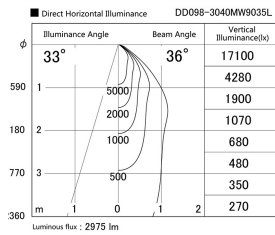

Item no. DD098-3040MW9035L

Series Name: Φ 150 Spark (Swallow Cone)

Installation	Recessed mount
Type	
Fixture wattage	30.3W
Beam angle	33 deg
Color Temp.	3500K
CRI	Ra>90
Luminous	2974 lm
Body	Die-cast aluminum alloy
Body finish	N/A
Trim finish	White
Reflector finish	Mirror
IP Rate	IP20
Light source	COB module
Input Voltage	AC220~240V
Dimming Type	Non-Dimmable
Certificate	CE, CCC
Cut Hole	150mm

Height (Weight)	
65.3W	127 (1.4kg)
48.5W	127 (1.4kg)
44.3W	108 (1.2kg)
33.8W	108 (1.2kg)
30.3W	108 (1.2kg)
23.0W	78 (0.9kg)