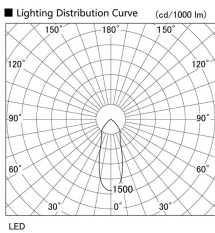

Item no. DD098-3040MW9035L

Series Name: Φ 150 Spark (Swallow Cone)

Installation	Recessed mount
Type	Φ 150 Spark (Swallow Cone)
Fixture wattage	30.3W
Beam angle	33 deg
Color Temp.	3500K
CRI	Ra>90
Luminous	2974 lm
Body	Die-cast aluminum alloy
Body finish	N/A
Trim finish	White
Reflector finish	Mirror
IP Rate	IP20
Light source	COB module
Input Voltage	AC220~240V
Dimming Type	Non-Dimmable
Certificate	CE, CCC
Cut Hole	150mm

Height (Weight)	
65.3W	127 (1.4kg)
48.5W	127 (1.4kg)
44.3W	108 (1.2kg)
33.8W	108 (1.2kg)
30.3W	108 (1.2kg)
23.0W	78 (0.9kg)