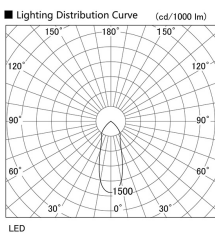

Item no. DD098-3040MW9035L

Series Name: Φ 150 Spark (Swallow Cone)

Installation	Recessed mount
Type	
Fixture wattage	30.3W
Beam angle	33 deg
Color Temp.	3500K
CRI	Ra>90
Luminous	2974 lm
Body	Die-cast aluminum alloy
Body finish	N/A
Trim finish	White
Reflector finish	Mirror
IP Rate	IP20
Light source	COB module
Input Voltage	AC220~240V
Dimming Type	Non-Dimmable
Certificate	CE, CCC
Cut Hole	150mm

Height (Weight)	
65.3W	127 (1.4kg)
48.5W	127 (1.4kg)
44.3W	108 (1.2kg)
33.8W	108 (1.2kg)
30.3W	108 (1.2kg)
23.0W	78 (0.9kg)