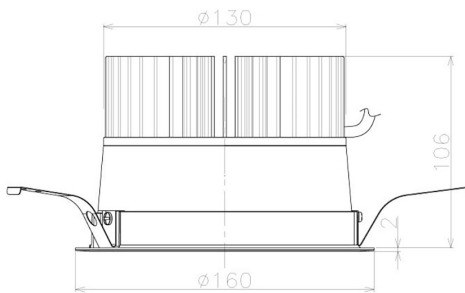

Item no. DD098-3040MW9035L

Series Name: Φ 150 Spark (Swallow Cone)

Installation	Recessed mount
Type	Φ 150 Spark (Swallow Cone)
Fixture wattage	30.3W
Beam angle	33 deg
Color Temp.	3500K
CRI	Ra>90
Luminous	2974 lm
Body	Die-cast aluminum alloy
Body finish	N/A
Trim finish	White
Reflector finish	Mirror
IP Rate	IP20
Light source	COB module
Input Voltage	AC220~240V
Dimming Type	Non-Dimmable
Certificate	CE, CCC
Cut Hole	150mm

Height (Weight)	
65.3W	127 (1.4kg)
48.5W	127 (1.4kg)
44.3W	108 (1.2kg)
33.8W	108 (1.2kg)
30.3W	108 (1.2kg)
23.0W	78 (0.9kg)