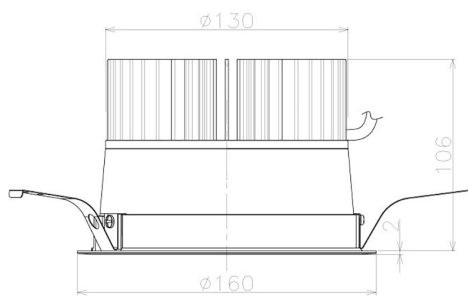

Item no. DD098-3040MW9040L

Series Name: Φ 150 Spark (Swallow Cone)

Installation	Recessed mount
Type	
Fixture wattage	30.3W
Beam angle	33 deg
Color Temp.	4000K
CRI	Ra>90
Luminous	3003 lm
Body	Die-cast aluminum alloy
Body finish	N/A
Trim finish	White
Reflector finish	Mirror
IP Rate	IP20
Light source	COB module
Input Voltage	AC220~240V
Dimming Type	Non-Dimmable
Certificate	CE, CCC
Cut Hole	150mm

Height (Weight)	
65.3W	127 (1.4kg)
48.5W	127 (1.4kg)
44.3W	108 (1.2kg)
33.8W	108 (1.2kg)
30.3W	108 (1.2kg)
23.0W	78 (0.9kg)