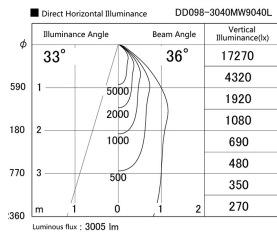

Item no. DD098-3040MW9040L

Series Name: Φ 150 Spark (Swallow Cone)

Installation	Recessed mount
Type	
Fixture wattage	30.3W
Beam angle	33 deg
Color Temp.	4000K
CRI	Ra>90
Luminous	3003 lm
Body	Die-cast aluminum alloy
Body finish	N/A
Trim finish	White
Reflector finish	Mirror
IP Rate	IP20
Light source	COB module
Input Voltage	AC220~240V
Dimming Type	Non-Dimmable
Certificate	CE, CCC
Cut Hole	150mm

Height (Weight)	
65.3W	127 (1.4kg)
48.5W	127 (1.4kg)
44.3W	108 (1.2kg)
33.8W	108 (1.2kg)
30.3W	108 (1.2kg)
23.0W	78 (0.9kg)