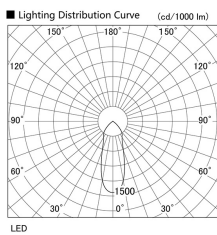

Item no. DD098-3040MW9040L

Series Name: Φ 150 Spark (Swallow Cone)

Installation	Recessed mount
Type	
Fixture wattage	30.3W
Beam angle	33 deg
Color Temp.	4000K
CRI	Ra>90
Luminous	3003 lm
Body	Die-cast aluminum alloy
Body finish	N/A
Trim finish	White
Reflector finish	Mirror
IP Rate	IP20
Light source	COB module
Input Voltage	AC220~240V
Dimming Type	Non-Dimmable
Certificate	CE, CCC
Cut Hole	150mm

Height (Weight)	
65.3W	127 (1.4kg)
48.5W	127 (1.4kg)
44.3W	108 (1.2kg)
33.8W	108 (1.2kg)
30.3W	108 (1.2kg)
23.0W	78 (0.9kg)