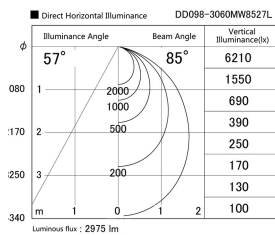

Item no. DD098-3060MW8527L

Series Name:  $\Phi$ 150 Spark (Swallow Cone)

Installation	Recessed mount
Type	
Fixture wattage	30.3W
Beam angle	57 deg
Color Temp.	2700K
CRI	Ra>85
Luminous	2975 lm
Body	Die-cast aluminum alloy
Body finish	N/A
Trim finish	White
Reflector finish	Mirror
IP Rate	IP20
Light source	COB module
Input Voltage	AC220~240V
Dimming Type	Non-Dimmable
Certificate	CE, CCC
Cut Hole	150mm

Height (Weight)	
65.3W	127 (1.4kg)
48.5W	127 (1.4kg)
44.3W	108 (1.2kg)
33.8W	108 (1.2kg)
30.3W	108 (1.2kg)
23.0W	78 (0.9kg)