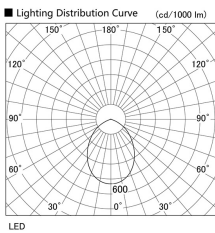

Item no. DD098-3060MW8527L

Series Name: $\Phi 150$ Spark (Swallow Cone)

Installation	Recessed mount
Type	$\Phi 150$ Spark (Swallow Cone)
Fixture wattage	30.3W
Beam angle	57 deg
Color Temp.	2700K
CRI	Ra>85
Luminous	2975 lm
Body	Die-cast aluminum alloy
Body finish	N/A
Trim finish	White
Reflector finish	Mirror
IP Rate	IP20
Light source	COB module
Input Voltage	AC220~240V
Dimming Type	Non-Dimmable
Certificate	CE, CCC
Cut Hole	150mm

Height (Weight)	
65.3W	127 (1.4kg)
48.5W	127 (1.4kg)
44.3W	108 (1.2kg)
33.8W	108 (1.2kg)
30.3W	108 (1.2kg)
23.0W	78 (0.9kg)