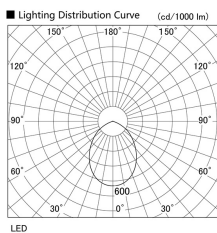

Item no. DD098-3060MW8527L

Series Name:  $\Phi$ 150 Spark (Swallow Cone)

Installation	Recessed mount
Type	
Fixture wattage	30.3W
Beam angle	57 deg
Color Temp.	2700K
CRI	Ra>85
Luminous	2975 lm
Body	Die-cast aluminum alloy
Body finish	N/A
Trim finish	White
Reflector finish	Mirror
IP Rate	IP20
Light source	COB module
Input Voltage	AC220~240V
Dimming Type	Non-Dimmable
Certificate	CE, CCC
Cut Hole	150mm

Height (Weight)	
65.3W	127 (1.4kg)
48.5W	127 (1.4kg)
44.3W	108 (1.2kg)
33.8W	108 (1.2kg)
30.3W	108 (1.2kg)
23.0W	78 (0.9kg)