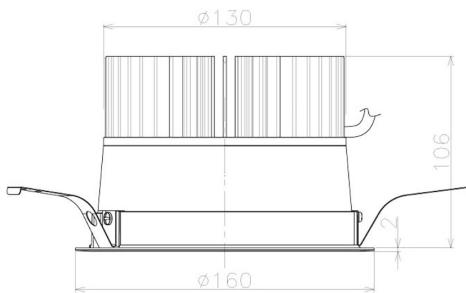

Item no. DD098-3060MW8527L

Series Name: $\Phi 150$ Spark (Swallow Cone)

Installation	Recessed mount
Type	$\Phi 150$ Spark (Swallow Cone)
Fixture wattage	30.3W
Beam angle	57 deg
Color Temp.	2700K
CRI	Ra>85
Luminous	2975 lm
Body	Die-cast aluminum alloy
Body finish	N/A
Trim finish	White
Reflector finish	Mirror
IP Rate	IP20
Light source	COB module
Input Voltage	AC220~240V
Dimming Type	Non-Dimmable
Certificate	CE, CCC
Cut Hole	150mm

Height (Weight)	
65.3W	127 (1.4kg)
48.5W	127 (1.4kg)
44.3W	108 (1.2kg)
33.8W	108 (1.2kg)
30.3W	108 (1.2kg)
23.0W	78 (0.9kg)