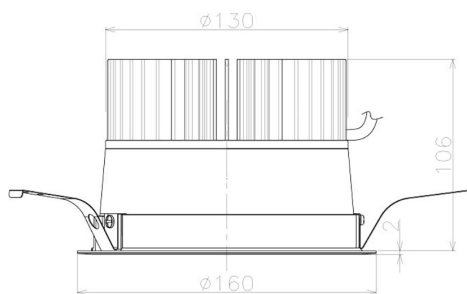

Item no. DD098-3060MW8527L

Series Name:  $\Phi$ 150 Spark (Swallow Cone)

Installation	Recessed mount
Type	
Fixture wattage	30.3W
Beam angle	57 deg
Color Temp.	2700K
CRI	Ra>85
Luminous	2975 lm
Body	Die-cast aluminum alloy
Body finish	N/A
Trim finish	White
Reflector finish	Mirror
IP Rate	IP20
Light source	COB module
Input Voltage	AC220~240V
Dimming Type	Non-Dimmable
Certificate	CE, CCC
Cut Hole	150mm

Height (Weight)	
65.3W	127 (1.4kg)
48.5W	127 (1.4kg)
44.3W	108 (1.2kg)
33.8W	108 (1.2kg)
30.3W	108 (1.2kg)
23.0W	78 (0.9kg)