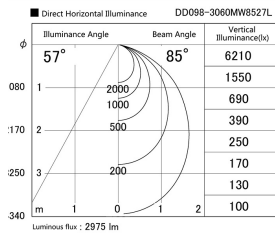

Item no. DD098-3060MW8527L

Series Name: $\Phi 150$ Spark (Swallow Cone)

Installation	Recessed mount
Type	$\Phi 150$ Spark (Swallow Cone)
Fixture wattage	30.3W
Beam angle	57 deg
Color Temp.	2700K
CRI	Ra>85
Luminous	2975 lm
Body	Die-cast aluminum alloy
Body finish	N/A
Trim finish	White
Reflector finish	Mirror
IP Rate	IP20
Light source	COB module
Input Voltage	AC220~240V
Dimming Type	Non-Dimmable
Certificate	CE, CCC
Cut Hole	150mm

Height (Weight)	
65.3W	127 (1.4kg)
48.5W	127 (1.4kg)
44.3W	108 (1.2kg)
33.8W	108 (1.2kg)
30.3W	108 (1.2kg)
23.0W	78 (0.9kg)