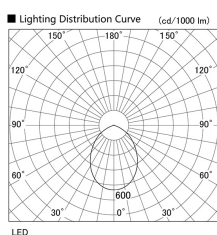

Item no. DD098-3060MW8535L

Series Name: Φ 150 Spark (Swallow Cone)

Installation	Recessed mount
Type	
Fixture wattage	30.3W
Beam angle	57 deg
Color Temp.	3500K
CRI	Ra>85
Luminous	3161 lm
Body	Die-cast aluminum alloy
Body finish	N/A
Trim finish	White
Reflector finish	Mirror
IP Rate	IP20
Light source	COB module
Input Voltage	AC220~240V
Dimming Type	Non-Dimmable
Certificate	CE, CCC
Cut Hole	150mm

Height (Weight)	
65.3W	127 (1.4kg)
48.5W	127 (1.4kg)
44.3W	108 (1.2kg)
33.8W	108 (1.2kg)
30.3W	108 (1.2kg)
23.0W	78 (0.9kg)