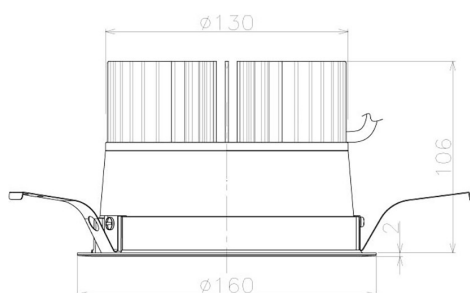

Item no. DD098-3060MW8535L

Series Name: Φ 150 Spark (Swallow Cone)

Installation	Recessed mount
Type	
Fixture wattage	30.3W
Beam angle	57 deg
Color Temp.	3500K
CRI	Ra>85
Luminous	3161 lm
Body	Die-cast aluminum alloy
Body finish	N/A
Trim finish	White
Reflector finish	Mirror
IP Rate	IP20
Light source	COB module
Input Voltage	AC220~240V
Dimming Type	Non-Dimmable
Certificate	CE, CCC
Cut Hole	150mm

Height (Weight)	
65.3W	127 (1.4kg)
48.5W	127 (1.4kg)
44.3W	108 (1.2kg)
33.8W	108 (1.2kg)
30.3W	108 (1.2kg)
23.0W	78 (0.9kg)