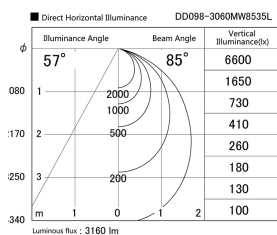

Item no. DD098-3060MW8535L

Series Name: Φ 150 Spark (Swallow Cone)

Installation	Recessed mount
Type	
Fixture wattage	30.3W
Beam angle	57 deg
Color Temp.	3500K
CRI	Ra>85
Luminous	3161 lm
Body	Die-cast aluminum alloy
Body finish	N/A
Trim finish	White
Reflector finish	Mirror
IP Rate	IP20
Light source	COB module
Input Voltage	AC220~240V
Dimming Type	Non-Dimmable
Certificate	CE, CCC
Cut Hole	150mm

Height (Weight)	
65.3W	127 (1.4kg)
48.5W	127 (1.4kg)
44.3W	108 (1.2kg)
33.8W	108 (1.2kg)
30.3W	108 (1.2kg)
23.0W	78 (0.9kg)