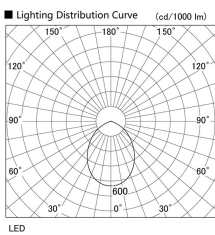

Item no. DD098-3060MW8540L

Series Name: Φ 150 Spark (Swallow Cone)

Installation	Recessed mount
Type	
Fixture wattage	30.3W
Beam angle	57 deg
Color Temp.	4000K
CRI	Ra>85
Luminous	3192 lm
Body	Die-cast aluminum alloy
Body finish	N/A
Trim finish	White
Reflector finish	Mirror
IP Rate	IP20
Light source	COB module
Input Voltage	AC220~240V
Dimming Type	Non-Dimmable
Certificate	CE, CCC
Cut Hole	150mm

Height (Weight)	
65.3W	127 (1.4kg)
48.5W	127 (1.4kg)
44.3W	108 (1.2kg)
33.8W	108 (1.2kg)
30.3W	108 (1.2kg)
23.0W	78 (0.9kg)