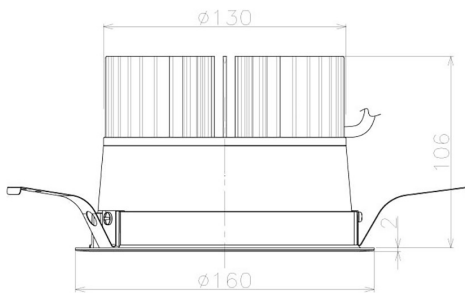

Item no. DD098-3060MW8540L

Series Name: Φ 150 Spark (Swallow Cone)

Installation	Recessed mount
Type	Φ 150 Spark (Swallow Cone)
Fixture wattage	30.3W
Beam angle	57 deg
Color Temp.	4000K
CRI	Ra>85
Luminous	3192 lm
Body	Die-cast aluminum alloy
Body finish	N/A
Trim finish	White
Reflector finish	Mirror
IP Rate	IP20
Light source	COB module
Input Voltage	AC220~240V
Dimming Type	Non-Dimmable
Certificate	CE, CCC
Cut Hole	150mm

Height (Weight)	
65.3W	127 (1.4kg)
48.5W	127 (1.4kg)
44.3W	108 (1.2kg)
33.8W	108 (1.2kg)
30.3W	108 (1.2kg)
23.0W	78 (0.9kg)