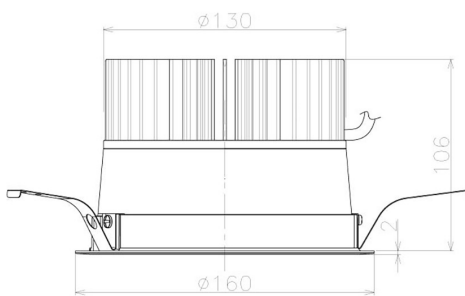

Item no. DD098-3060MW8540L

Series Name: Φ 150 Spark (Swallow Cone)

Installation	Recessed mount
Type	
Fixture wattage	30.3W
Beam angle	57 deg
Color Temp.	4000K
CRI	Ra>85
Luminous	3192 lm
Body	Die-cast aluminum alloy
Body finish	N/A
Trim finish	White
Reflector finish	Mirror
IP Rate	IP20
Light source	COB module
Input Voltage	AC220~240V
Dimming Type	Non-Dimmable
Certificate	CE, CCC
Cut Hole	150mm

Height (Weight)	
65.3W	127 (1.4kg)
48.5W	127 (1.4kg)
44.3W	108 (1.2kg)
33.8W	108 (1.2kg)
30.3W	108 (1.2kg)
23.0W	78 (0.9kg)