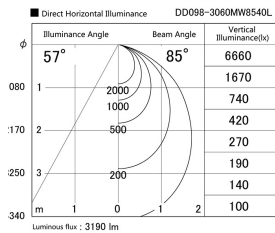

Item no. DD098-3060MW8540L

Series Name: Φ 150 Spark (Swallow Cone)

Installation	Recessed mount
Type	Φ 150 Spark (Swallow Cone)
Fixture wattage	30.3W
Beam angle	57 deg
Color Temp.	4000K
CRI	Ra>85
Luminous	3192 lm
Body	Die-cast aluminum alloy
Body finish	N/A
Trim finish	White
Reflector finish	Mirror
IP Rate	IP20
Light source	COB module
Input Voltage	AC220~240V
Dimming Type	Non-Dimmable
Certificate	CE, CCC
Cut Hole	150mm

Height (Weight)	
65.3W	127 (1.4kg)
48.5W	127 (1.4kg)
44.3W	108 (1.2kg)
33.8W	108 (1.2kg)
30.3W	108 (1.2kg)
23.0W	78 (0.9kg)