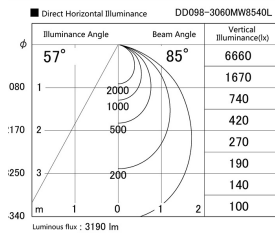

Item no. DD098-3060MW8540L

Series Name: Φ 150 Spark (Swallow Cone)

Installation	Recessed mount
Type	
Fixture wattage	30.3W
Beam angle	57 deg
Color Temp.	4000K
CRI	Ra>85
Luminous	3192 lm
Body	Die-cast aluminum alloy
Body finish	N/A
Trim finish	White
Reflector finish	Mirror
IP Rate	IP20
Light source	COB module
Input Voltage	AC220~240V
Dimming Type	Non-Dimmable
Certificate	CE, CCC
Cut Hole	150mm

Height (Weight)	
65.3W	127 (1.4kg)
48.5W	127 (1.4kg)
44.3W	108 (1.2kg)
33.8W	108 (1.2kg)
30.3W	108 (1.2kg)
23.0W	78 (0.9kg)