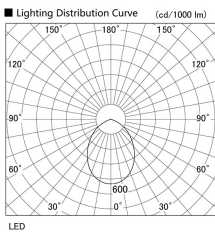

Item no. DD098-3060MW8540L

Series Name: Φ 150 Spark (Swallow Cone)

Installation	Recessed mount
Type	Φ 150 Spark (Swallow Cone)
Fixture wattage	30.3W
Beam angle	57 deg
Color Temp.	4000K
CRI	Ra>85
Luminous	3192 lm
Body	Die-cast aluminum alloy
Body finish	N/A
Trim finish	White
Reflector finish	Mirror
IP Rate	IP20
Light source	COB module
Input Voltage	AC220~240V
Dimming Type	Non-Dimmable
Certificate	CE, CCC
Cut Hole	150mm

Height (Weight)	
65.3W	127 (1.4kg)
48.5W	127 (1.4kg)
44.3W	108 (1.2kg)
33.8W	108 (1.2kg)
30.3W	108 (1.2kg)
23.0W	78 (0.9kg)