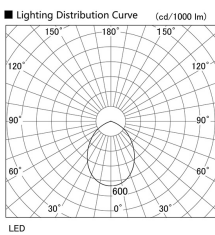

Item no. DD098-3060MW9027L

Series Name:  $\Phi$ 150 Spark (Swallow Cone)

Installation	Recessed mount
Type	
Fixture wattage	30.3W
Beam angle	57 deg
Color Temp.	2700K
CRI	Ra>90
Luminous	2705 lm
Body	Die-cast aluminum alloy
Body finish	N/A
Trim finish	White
Reflector finish	Mirror
IP Rate	IP20
Light source	COB module
Input Voltage	AC220~240V
Dimming Type	Non-Dimmable
Certificate	CE, CCC
Cut Hole	150mm

Height (Weight)	
65.3W	127 (1.4kg)
48.5W	127 (1.4kg)
44.3W	108 (1.2kg)
33.8W	108 (1.2kg)
30.3W	108 (1.2kg)
23.0W	78 (0.9kg)