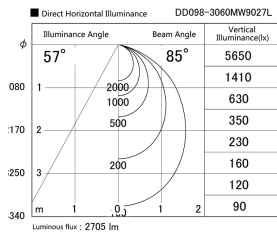

Item no. DD098-3060MW9027L

Series Name:  $\Phi$ 150 Spark (Swallow Cone)

Installation	Recessed mount
Type	
Fixture wattage	30.3W
Beam angle	57 deg
Color Temp.	2700K
CRI	Ra>90
Luminous	2705 lm
Body	Die-cast aluminum alloy
Body finish	N/A
Trim finish	White
Reflector finish	Mirror
IP Rate	IP20
Light source	COB module
Input Voltage	AC220~240V
Dimming Type	Non-Dimmable
Certificate	CE, CCC
Cut Hole	150mm

Height (Weight)	
65.3W	127 (1.4kg)
48.5W	127 (1.4kg)
44.3W	108 (1.2kg)
33.8W	108 (1.2kg)
30.3W	108 (1.2kg)
23.0W	78 (0.9kg)