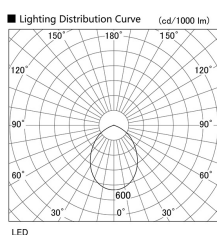

Item no. DD098-3060MW9027L

Series Name:  $\Phi$ 150 Spark (Swallow Cone)

Installation	Recessed mount
Type	$\Phi$ 150 Spark (Swallow Cone)
Fixture wattage	30.3W
Beam angle	57 deg
Color Temp.	2700K
CRI	Ra>90
Luminous	2705 lm
Body	Die-cast aluminum alloy
Body finish	N/A
Trim finish	White
Reflector finish	Mirror
IP Rate	IP20
Light source	COB module
Input Voltage	AC220~240V
Dimming Type	Non-Dimmable
Certificate	CE, CCC
Cut Hole	150mm

Height (Weight)	
65.3W	127 (1.4kg)
48.5W	127 (1.4kg)
44.3W	108 (1.2kg)
33.8W	108 (1.2kg)
30.3W	108 (1.2kg)
23.0W	78 (0.9kg)