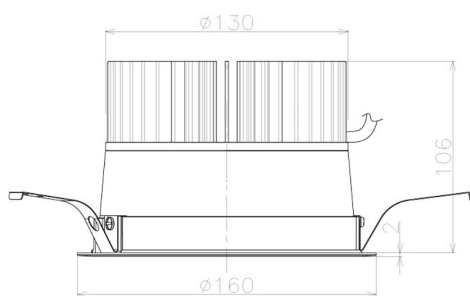

Item no. DD098-3060MW9027L

Series Name:  $\Phi$ 150 Spark (Swallow Cone)

Installation	Recessed mount
Type	$\Phi$ 150 Spark (Swallow Cone)
Fixture wattage	30.3W
Beam angle	57 deg
Color Temp.	2700K
CRI	Ra>90
Luminous	2705 lm
Body	Die-cast aluminum alloy
Body finish	N/A
Trim finish	White
Reflector finish	Mirror
IP Rate	IP20
Light source	COB module
Input Voltage	AC220~240V
Dimming Type	Non-Dimmable
Certificate	CE, CCC
Cut Hole	150mm

Height (Weight)	
65.3W	127 (1.4kg)
48.5W	127 (1.4kg)
44.3W	108 (1.2kg)
33.8W	108 (1.2kg)
30.3W	108 (1.2kg)
23.0W	78 (0.9kg)