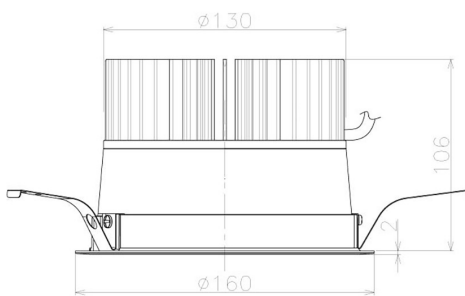

Item no. DD098-3060MW9027L

Series Name:  $\Phi$ 150 Spark (Swallow Cone)

Installation	Recessed mount
Type	
Fixture wattage	30.3W
Beam angle	57 deg
Color Temp.	2700K
CRI	Ra>90
Luminous	2705 lm
Body	Die-cast aluminum alloy
Body finish	N/A
Trim finish	White
Reflector finish	Mirror
IP Rate	IP20
Light source	COB module
Input Voltage	AC220~240V
Dimming Type	Non-Dimmable
Certificate	CE, CCC
Cut Hole	150mm

Height (Weight)	
65.3W	127 (1.4kg)
48.5W	127 (1.4kg)
44.3W	108 (1.2kg)
33.8W	108 (1.2kg)
30.3W	108 (1.2kg)
23.0W	78 (0.9kg)