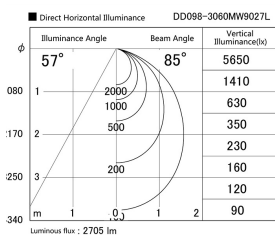

Item no. DD098-3060MW9027L

Series Name:  $\Phi$ 150 Spark (Swallow Cone)

Installation	Recessed mount
Type	$\Phi$ 150 Spark (Swallow Cone)
Fixture wattage	30.3W
Beam angle	57 deg
Color Temp.	2700K
CRI	Ra>90
Luminous	2705 lm
Body	Die-cast aluminum alloy
Body finish	N/A
Trim finish	White
Reflector finish	Mirror
IP Rate	IP20
Light source	COB module
Input Voltage	AC220~240V
Dimming Type	Non-Dimmable
Certificate	CE, CCC
Cut Hole	150mm

Height (Weight)	
65.3W	127 (1.4kg)
48.5W	127 (1.4kg)
44.3W	108 (1.2kg)
33.8W	108 (1.2kg)
30.3W	108 (1.2kg)
23.0W	78 (0.9kg)