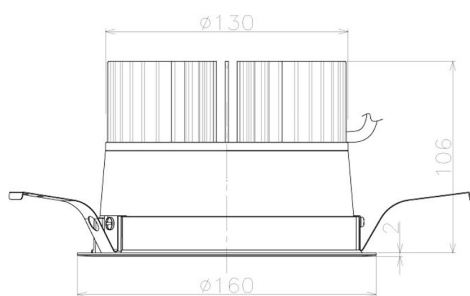

Item no. DD098-3060MW9035L

Series Name: Φ 150 Spark (Swallow Cone)

Installation	Recessed mount
Type	
Fixture wattage	30.3W
Beam angle	57 deg
Color Temp.	3500K
CRI	Ra>90
Luminous	2874 lm
Body	Die-cast aluminum alloy
Body finish	N/A
Trim finish	White
Reflector finish	Mirror
IP Rate	IP20
Light source	COB module
Input Voltage	AC220~240V
Dimming Type	Non-Dimmable
Certificate	CE, CCC
Cut Hole	150mm

Height (Weight)	
65.3W	127 (1.4kg)
48.5W	127 (1.4kg)
44.3W	108 (1.2kg)
33.8W	108 (1.2kg)
30.3W	108 (1.2kg)
23.0W	78 (0.9kg)