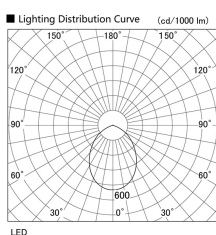

Item no. DD098-3060MW9035L

Series Name: Φ 150 Spark (Swallow Cone)

Installation	Recessed mount
Type	
Fixture wattage	30.3W
Beam angle	57 deg
Color Temp.	3500K
CRI	Ra>90
Luminous	2874 lm
Body	Die-cast aluminum alloy
Body finish	N/A
Trim finish	White
Reflector finish	Mirror
IP Rate	IP20
Light source	COB module
Input Voltage	AC220~240V
Dimming Type	Non-Dimmable
Certificate	CE, CCC
Cut Hole	150mm

Height (Weight)	
65.3W	127 (1.4kg)
48.5W	127 (1.4kg)
44.3W	108 (1.2kg)
33.8W	108 (1.2kg)
30.3W	108 (1.2kg)
23.0W	78 (0.9kg)