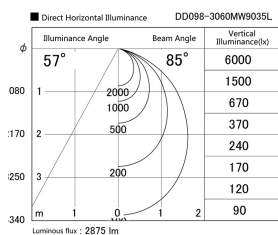

Item no. DD098-3060MW9035L

Series Name: Φ 150 Spark (Swallow Cone)

Installation	Recessed mount
Type	
Fixture wattage	30.3W
Beam angle	57 deg
Color Temp.	3500K
CRI	Ra>90
Luminous	2874 lm
Body	Die-cast aluminum alloy
Body finish	N/A
Trim finish	White
Reflector finish	Mirror
IP Rate	IP20
Light source	COB module
Input Voltage	AC220~240V
Dimming Type	Non-Dimmable
Certificate	CE, CCC
Cut Hole	150mm

Height (Weight)	
65.3W	127 (1.4kg)
48.5W	127 (1.4kg)
44.3W	108 (1.2kg)
33.8W	108 (1.2kg)
30.3W	108 (1.2kg)
23.0W	78 (0.9kg)