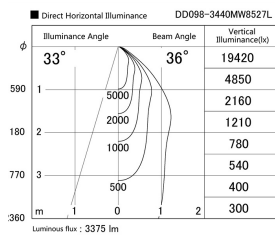

Item no. DD098-3440MW8527L

Series Name:  $\Phi$ 150 Spark (Swallow Cone)

Installation	Recessed mount
Type	
Fixture wattage	33.8W
Beam angle	33 deg
Color Temp.	2700K
CRI	Ra>85
Luminous	3377 lm
Body	Die-cast aluminum alloy
Body finish	N/A
Trim finish	White
Reflector finish	Mirror
IP Rate	IP20
Light source	COB module
Input Voltage	AC220~240V
Dimming Type	Non-Dimmable
Certificate	CE, CCC
Cut Hole	150mm

Height (Weight)	
65.3W	127 (1.4kg)
48.5W	127 (1.4kg)
44.3W	108 (1.2kg)
33.8W	108 (1.2kg)
30.3W	108 (1.2kg)
23.0W	78 (0.9kg)