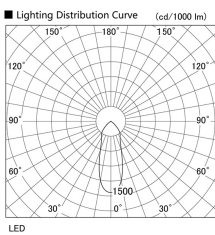

Item no. DD098-3440MW8527L

Series Name: Φ 150 Spark (Swallow Cone)

Installation	Recessed mount
Type	Φ 150 Spark (Swallow Cone)
Fixture wattage	33.8W
Beam angle	33 deg
Color Temp.	2700K
CRI	Ra>85
Luminous	3377 lm
Body	Die-cast aluminum alloy
Body finish	N/A
Trim finish	White
Reflector finish	Mirror
IP Rate	IP20
Light source	COB module
Input Voltage	AC220~240V
Dimming Type	Non-Dimmable
Certificate	CE, CCC
Cut Hole	150mm

Height (Weight)	
65.3W	127 (1.4kg)
48.5W	127 (1.4kg)
44.3W	108 (1.2kg)
33.8W	108 (1.2kg)
30.3W	108 (1.2kg)
23.0W	78 (0.9kg)