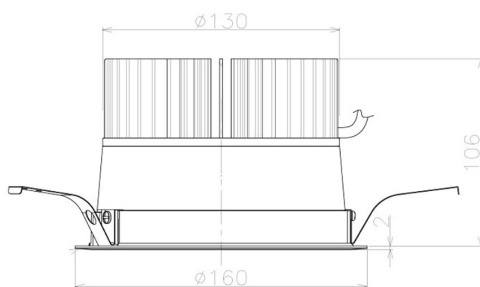

Item no. DD098-3440MW8527L

Series Name:  $\Phi$ 150 Spark (Swallow Cone)

Installation	Recessed mount
Type	
Fixture wattage	33.8W
Beam angle	33 deg
Color Temp.	2700K
CRI	Ra>85
Luminous	3377 lm
Body	Die-cast aluminum alloy
Body finish	N/A
Trim finish	White
Reflector finish	Mirror
IP Rate	IP20
Light source	COB module
Input Voltage	AC220~240V
Dimming Type	Non-Dimmable
Certificate	CE, CCC
Cut Hole	150mm

Height (Weight)	
65.3W	127 (1.4kg)
48.5W	127 (1.4kg)
44.3W	108 (1.2kg)
33.8W	108 (1.2kg)
30.3W	108 (1.2kg)
23.0W	78 (0.9kg)