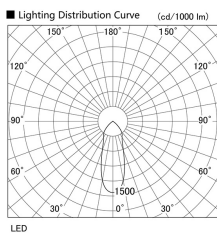

Item no. DD098-3440MW8527L

Series Name:  $\Phi$ 150 Spark (Swallow Cone)

Installation	Recessed mount
Type	
Fixture wattage	33.8W
Beam angle	33 deg
Color Temp.	2700K
CRI	Ra>85
Luminous	3377 lm
Body	Die-cast aluminum alloy
Body finish	N/A
Trim finish	White
Reflector finish	Mirror
IP Rate	IP20
Light source	COB module
Input Voltage	AC220~240V
Dimming Type	Non-Dimmable
Certificate	CE, CCC
Cut Hole	150mm

Height (Weight)	
65.3W	127 (1.4kg)
48.5W	127 (1.4kg)
44.3W	108 (1.2kg)
33.8W	108 (1.2kg)
30.3W	108 (1.2kg)
23.0W	78 (0.9kg)