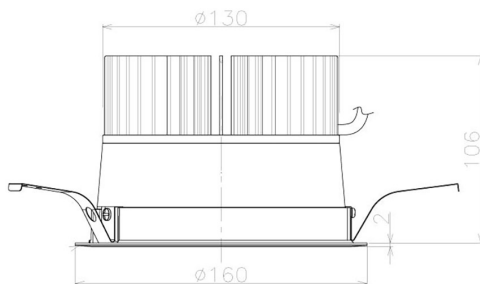

Item no. DD098-3440MW8527L

Series Name: Φ 150 Spark (Swallow Cone)

Installation	Recessed mount
Type	Φ 150 Spark (Swallow Cone)
Fixture wattage	33.8W
Beam angle	33 deg
Color Temp.	2700K
CRI	Ra>85
Luminous	3377 lm
Body	Die-cast aluminum alloy
Body finish	N/A
Trim finish	White
Reflector finish	Mirror
IP Rate	IP20
Light source	COB module
Input Voltage	AC220~240V
Dimming Type	Non-Dimmable
Certificate	CE, CCC
Cut Hole	150mm

Height (Weight)	
65.3W	127 (1.4kg)
48.5W	127 (1.4kg)
44.3W	108 (1.2kg)
33.8W	108 (1.2kg)
30.3W	108 (1.2kg)
23.0W	78 (0.9kg)