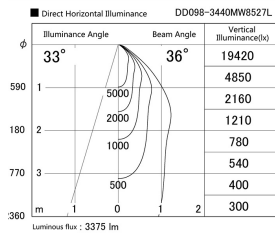

Item no. DD098-3440MW8527L

Series Name: Φ 150 Spark (Swallow Cone)

Installation	Recessed mount
Type	Φ 150 Spark (Swallow Cone)
Fixture wattage	33.8W
Beam angle	33 deg
Color Temp.	2700K
CRI	Ra>85
Luminous	3377 lm
Body	Die-cast aluminum alloy
Body finish	N/A
Trim finish	White
Reflector finish	Mirror
IP Rate	IP20
Light source	COB module
Input Voltage	AC220~240V
Dimming Type	Non-Dimmable
Certificate	CE, CCC
Cut Hole	150mm

Height (Weight)	
65.3W	127 (1.4kg)
48.5W	127 (1.4kg)
44.3W	108 (1.2kg)
33.8W	108 (1.2kg)
30.3W	108 (1.2kg)
23.0W	78 (0.9kg)