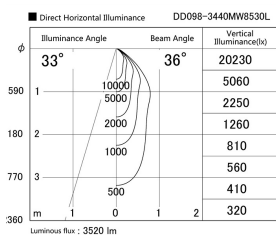

Item no. DD098-3440MW8530L

Series Name:  $\Phi$ 150 Spark (Swallow Cone)

Installation	Recessed mount
Type	
Fixture wattage	33.8W
Beam angle	33 deg
Color Temp.	3000K
CRI	Ra>85
Luminous	3518 lm
Body	Die-cast aluminum alloy
Body finish	N/A
Trim finish	White
Reflector finish	Mirror
IP Rate	IP20
Light source	COB module
Input Voltage	AC220~240V
Dimming Type	Non-Dimmable
Certificate	CE, CCC
Cut Hole	150mm

Height (Weight)	
65.3W	127 (1.4kg)
48.5W	127 (1.4kg)
44.3W	108 (1.2kg)
33.8W	108 (1.2kg)
30.3W	108 (1.2kg)
23.0W	78 (0.9kg)