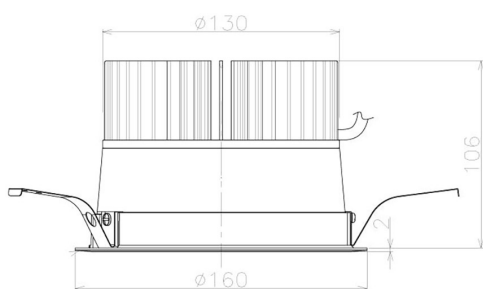

Item no. DD098-3440MW8530L

Series Name:  $\Phi$ 150 Spark (Swallow Cone)

Installation	Recessed mount
Type	
Fixture wattage	33.8W
Beam angle	33 deg
Color Temp.	3000K
CRI	Ra>85
Luminous	3518 lm
Body	Die-cast aluminum alloy
Body finish	N/A
Trim finish	White
Reflector finish	Mirror
IP Rate	IP20
Light source	COB module
Input Voltage	AC220~240V
Dimming Type	Non-Dimmable
Certificate	CE, CCC
Cut Hole	150mm

Height (Weight)	
65.3W	127 (1.4kg)
48.5W	127 (1.4kg)
44.3W	108 (1.2kg)
33.8W	108 (1.2kg)
30.3W	108 (1.2kg)
23.0W	78 (0.9kg)