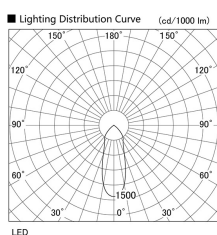

Item no. DD098-3440MW8530L

Series Name:  $\Phi$ 150 Spark (Swallow Cone)

Installation	Recessed mount
Type	
Fixture wattage	33.8W
Beam angle	33 deg
Color Temp.	3000K
CRI	Ra>85
Luminous	3518 lm
Body	Die-cast aluminum alloy
Body finish	N/A
Trim finish	White
Reflector finish	Mirror
IP Rate	IP20
Light source	COB module
Input Voltage	AC220~240V
Dimming Type	Non-Dimmable
Certificate	CE, CCC
Cut Hole	150mm

Height (Weight)	
65.3W	127 (1.4kg)
48.5W	127 (1.4kg)
44.3W	108 (1.2kg)
33.8W	108 (1.2kg)
30.3W	108 (1.2kg)
23.0W	78 (0.9kg)