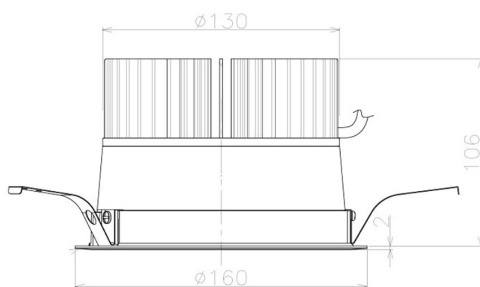

Item no. DD098-3440MW8535L

Series Name: Φ 150 Spark (Swallow Cone)

Installation	Recessed mount
Type	
Fixture wattage	33.8W
Beam angle	33 deg
Color Temp.	3500K
CRI	Ra>85
Luminous	3588 lm
Body	Die-cast aluminum alloy
Body finish	N/A
Trim finish	White
Reflector finish	Mirror
IP Rate	IP20
Light source	COB module
Input Voltage	AC220~240V
Dimming Type	Non-Dimmable
Certificate	CE, CCC
Cut Hole	150mm

Height (Weight)	
65.3W	127 (1.4kg)
48.5W	127 (1.4kg)
44.3W	108 (1.2kg)
33.8W	108 (1.2kg)
30.3W	108 (1.2kg)
23.0W	78 (0.9kg)