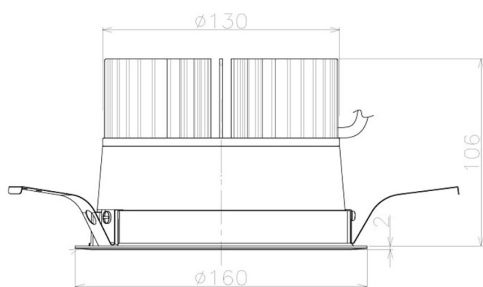

Item no. DD098-3440MW8535L

Series Name:  $\Phi$ 150 Spark (Swallow Cone)

Installation	Recessed mount
Type	$\Phi$ 150 Spark (Swallow Cone)
Fixture wattage	33.8W
Beam angle	33 deg
Color Temp.	3500K
CRI	Ra>85
Luminous	3588 lm
Body	Die-cast aluminum alloy
Body finish	N/A
Trim finish	White
Reflector finish	Mirror
IP Rate	IP20
Light source	COB module
Input Voltage	AC220~240V
Dimming Type	Non-Dimmable
Certificate	CE, CCC
Cut Hole	150mm

Height (Weight)	
65.3W	127 (1.4kg)
48.5W	127 (1.4kg)
44.3W	108 (1.2kg)
33.8W	108 (1.2kg)
30.3W	108 (1.2kg)
23.0W	78 (0.9kg)