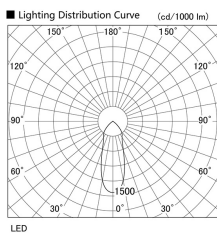

Item no. DD098-3440MW8535L

Series Name: Φ 150 Spark (Swallow Cone)

Installation	Recessed mount
Type	
Fixture wattage	33.8W
Beam angle	33 deg
Color Temp.	3500K
CRI	Ra>85
Luminous	3588 lm
Body	Die-cast aluminum alloy
Body finish	N/A
Trim finish	White
Reflector finish	Mirror
IP Rate	IP20
Light source	COB module
Input Voltage	AC220~240V
Dimming Type	Non-Dimmable
Certificate	CE, CCC
Cut Hole	150mm

Height (Weight)	
65.3W	127 (1.4kg)
48.5W	127 (1.4kg)
44.3W	108 (1.2kg)
33.8W	108 (1.2kg)
30.3W	108 (1.2kg)
23.0W	78 (0.9kg)