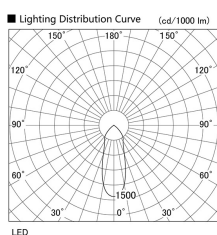

Item no. DD098-3440MW8535L

Series Name:  $\Phi$ 150 Spark (Swallow Cone)

Installation	Recessed mount
Type	$\Phi$ 150 Spark (Swallow Cone)
Fixture wattage	33.8W
Beam angle	33 deg
Color Temp.	3500K
CRI	Ra>85
Luminous	3588 lm
Body	Die-cast aluminum alloy
Body finish	N/A
Trim finish	White
Reflector finish	Mirror
IP Rate	IP20
Light source	COB module
Input Voltage	AC220~240V
Dimming Type	Non-Dimmable
Certificate	CE, CCC
Cut Hole	150mm

Height (Weight)	
65.3W	127 (1.4kg)
48.5W	127 (1.4kg)
44.3W	108 (1.2kg)
33.8W	108 (1.2kg)
30.3W	108 (1.2kg)
23.0W	78 (0.9kg)