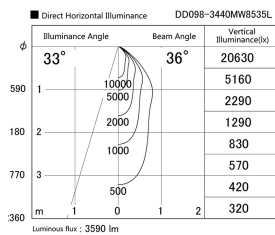

Item no. DD098-3440MW8535L

Series Name: Φ 150 Spark (Swallow Cone)

Installation	Recessed mount
Type	
Fixture wattage	33.8W
Beam angle	33 deg
Color Temp.	3500K
CRI	Ra>85
Luminous	3588 lm
Body	Die-cast aluminum alloy
Body finish	N/A
Trim finish	White
Reflector finish	Mirror
IP Rate	IP20
Light source	COB module
Input Voltage	AC220~240V
Dimming Type	Non-Dimmable
Certificate	CE, CCC
Cut Hole	150mm

Height (Weight)	
65.3W	127 (1.4kg)
48.5W	127 (1.4kg)
44.3W	108 (1.2kg)
33.8W	108 (1.2kg)
30.3W	108 (1.2kg)
23.0W	78 (0.9kg)