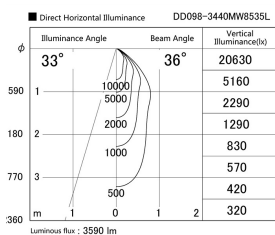

Item no. DD098-3440MW8535L

Series Name:  $\Phi$ 150 Spark (Swallow Cone)

Installation	Recessed mount
Type	$\Phi$ 150 Spark (Swallow Cone)
Fixture wattage	33.8W
Beam angle	33 deg
Color Temp.	3500K
CRI	Ra>85
Luminous	3588 lm
Body	Die-cast aluminum alloy
Body finish	N/A
Trim finish	White
Reflector finish	Mirror
IP Rate	IP20
Light source	COB module
Input Voltage	AC220~240V
Dimming Type	Non-Dimmable
Certificate	CE, CCC
Cut Hole	150mm

Height (Weight)	
65.3W	127 (1.4kg)
48.5W	127 (1.4kg)
44.3W	108 (1.2kg)
33.8W	108 (1.2kg)
30.3W	108 (1.2kg)
23.0W	78 (0.9kg)