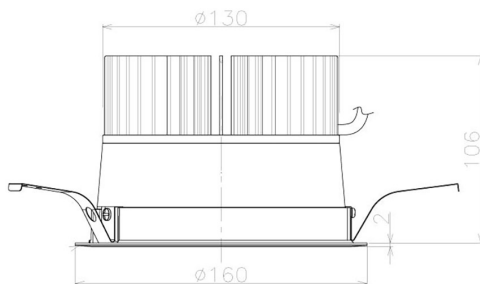

Item no. DD098-3440MW8540L

Series Name: Φ 150 Spark (Swallow Cone)

Installation	Recessed mount
Type	Φ 150 Spark (Swallow Cone)
Fixture wattage	33.8W
Beam angle	33 deg
Color Temp.	4000K
CRI	Ra>85
Luminous	3624 lm
Body	Die-cast aluminum alloy
Body finish	N/A
Trim finish	White
Reflector finish	Mirror
IP Rate	IP20
Light source	COB module
Input Voltage	AC220~240V
Dimming Type	Non-Dimmable
Certificate	CE, CCC
Cut Hole	150mm

Height (Weight)	
65.3W	127 (1.4kg)
48.5W	127 (1.4kg)
44.3W	108 (1.2kg)
33.8W	108 (1.2kg)
30.3W	108 (1.2kg)
23.0W	78 (0.9kg)