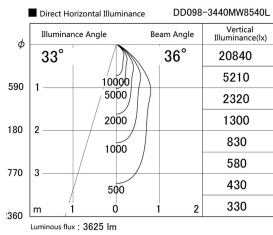

Item no. DD098-3440MW8540L

Series Name:  $\Phi$ 150 Spark (Swallow Cone)

Installation	Recessed mount
Type	
Fixture wattage	33.8W
Beam angle	33 deg
Color Temp.	4000K
CRI	Ra>85
Luminous	3624 lm
Body	Die-cast aluminum alloy
Body finish	N/A
Trim finish	White
Reflector finish	Mirror
IP Rate	IP20
Light source	COB module
Input Voltage	AC220~240V
Dimming Type	Non-Dimmable
Certificate	CE, CCC
Cut Hole	150mm

Height (Weight)	
65.3W	127 (1.4kg)
48.5W	127 (1.4kg)
44.3W	108 (1.2kg)
33.8W	108 (1.2kg)
30.3W	108 (1.2kg)
23.0W	78 (0.9kg)