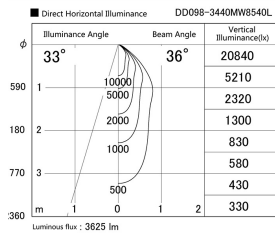

Item no. DD098-3440MW8540L

Series Name: Φ 150 Spark (Swallow Cone)

Installation	Recessed mount
Type	Φ 150 Spark (Swallow Cone)
Fixture wattage	33.8W
Beam angle	33 deg
Color Temp.	4000K
CRI	Ra>85
Luminous	3624 lm
Body	Die-cast aluminum alloy
Body finish	N/A
Trim finish	White
Reflector finish	Mirror
IP Rate	IP20
Light source	COB module
Input Voltage	AC220~240V
Dimming Type	Non-Dimmable
Certificate	CE, CCC
Cut Hole	150mm

Height (Weight)	
65.3W	127 (1.4kg)
48.5W	127 (1.4kg)
44.3W	108 (1.2kg)
33.8W	108 (1.2kg)
30.3W	108 (1.2kg)
23.0W	78 (0.9kg)