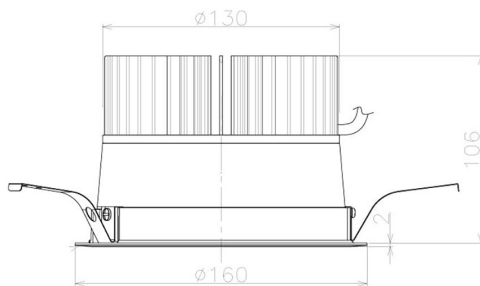

Item no. DD098-3440MW8540L

Series Name:  $\Phi$ 150 Spark (Swallow Cone)

Installation	Recessed mount
Type	
Fixture wattage	33.8W
Beam angle	33 deg
Color Temp.	4000K
CRI	Ra>85
Luminous	3624 lm
Body	Die-cast aluminum alloy
Body finish	N/A
Trim finish	White
Reflector finish	Mirror
IP Rate	IP20
Light source	COB module
Input Voltage	AC220~240V
Dimming Type	Non-Dimmable
Certificate	CE, CCC
Cut Hole	150mm

Height (Weight)	
65.3W	127 (1.4kg)
48.5W	127 (1.4kg)
44.3W	108 (1.2kg)
33.8W	108 (1.2kg)
30.3W	108 (1.2kg)
23.0W	78 (0.9kg)