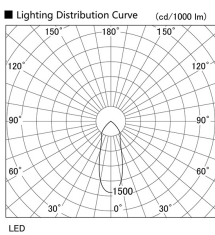

Item no. DD098-3440MW8540L

Series Name:  $\Phi$ 150 Spark (Swallow Cone)

Installation	Recessed mount
Type	
Fixture wattage	33.8W
Beam angle	33 deg
Color Temp.	4000K
CRI	Ra>85
Luminous	3624 lm
Body	Die-cast aluminum alloy
Body finish	N/A
Trim finish	White
Reflector finish	Mirror
IP Rate	IP20
Light source	COB module
Input Voltage	AC220~240V
Dimming Type	Non-Dimmable
Certificate	CE, CCC
Cut Hole	150mm

Height (Weight)	
65.3W	127 (1.4kg)
48.5W	127 (1.4kg)
44.3W	108 (1.2kg)
33.8W	108 (1.2kg)
30.3W	108 (1.2kg)
23.0W	78 (0.9kg)