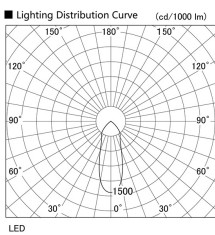

Item no. DD098-3440MW8540L

Series Name: Φ 150 Spark (Swallow Cone)

Installation	Recessed mount
Type	Φ 150 Spark (Swallow Cone)
Fixture wattage	33.8W
Beam angle	33 deg
Color Temp.	4000K
CRI	Ra>85
Luminous	3624 lm
Body	Die-cast aluminum alloy
Body finish	N/A
Trim finish	White
Reflector finish	Mirror
IP Rate	IP20
Light source	COB module
Input Voltage	AC220~240V
Dimming Type	Non-Dimmable
Certificate	CE, CCC
Cut Hole	150mm

Height (Weight)	
65.3W	127 (1.4kg)
48.5W	127 (1.4kg)
44.3W	108 (1.2kg)
33.8W	108 (1.2kg)
30.3W	108 (1.2kg)
23.0W	78 (0.9kg)