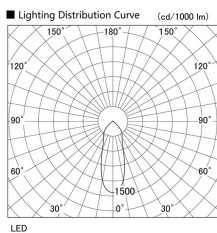

Item no. DD098-3440MW9027L

Series Name: Φ 150 Spark (Swallow Cone)

Installation	Recessed mount
Type	
Fixture wattage	33.8W
Beam angle	33 deg
Color Temp.	2700K
CRI	Ra>90
Luminous	3071 lm
Body	Die-cast aluminum alloy
Body finish	N/A
Trim finish	White
Reflector finish	Mirror
IP Rate	IP20
Light source	COB module
Input Voltage	AC220~240V
Dimming Type	Non-Dimmable
Certificate	CE, CCC
Cut Hole	150mm

Height (Weight)	
65.3W	127 (1.4kg)
48.5W	127 (1.4kg)
44.3W	108 (1.2kg)
33.8W	108 (1.2kg)
30.3W	108 (1.2kg)
23.0W	78 (0.9kg)