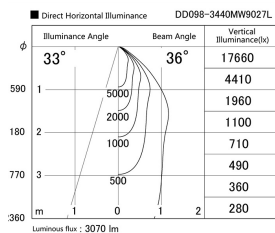

Item no. DD098-3440MW9027L

Series Name: Φ 150 Spark (Swallow Cone)

Installation	Recessed mount
Type	
Fixture wattage	33.8W
Beam angle	33 deg
Color Temp.	2700K
CRI	Ra>90
Luminous	3071 lm
Body	Die-cast aluminum alloy
Body finish	N/A
Trim finish	White
Reflector finish	Mirror
IP Rate	IP20
Light source	COB module
Input Voltage	AC220~240V
Dimming Type	Non-Dimmable
Certificate	CE, CCC
Cut Hole	150mm

Height (Weight)	
65.3W	127 (1.4kg)
48.5W	127 (1.4kg)
44.3W	108 (1.2kg)
33.8W	108 (1.2kg)
30.3W	108 (1.2kg)
23.0W	78 (0.9kg)