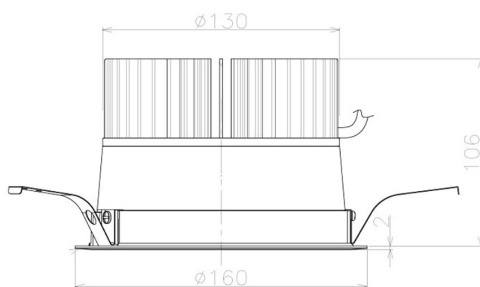

Item no. DD098-3440MW9027L

Series Name: Φ 150 Spark (Swallow Cone)

Installation	Recessed mount
Type	
Fixture wattage	33.8W
Beam angle	33 deg
Color Temp.	2700K
CRI	Ra>90
Luminous	3071 lm
Body	Die-cast aluminum alloy
Body finish	N/A
Trim finish	White
Reflector finish	Mirror
IP Rate	IP20
Light source	COB module
Input Voltage	AC220~240V
Dimming Type	Non-Dimmable
Certificate	CE, CCC
Cut Hole	150mm

Height (Weight)	
65.3W	127 (1.4kg)
48.5W	127 (1.4kg)
44.3W	108 (1.2kg)
33.8W	108 (1.2kg)
30.3W	108 (1.2kg)
23.0W	78 (0.9kg)