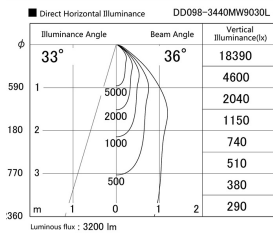

Item no. DD098-3440MW9030L

Series Name: Φ 150 Spark (Swallow Cone)

Installation	Recessed mount
Type	
Fixture wattage	33.8W
Beam angle	33 deg
Color Temp.	3000K
CRI	Ra>90
Luminous	3199 lm
Body	Die-cast aluminum alloy
Body finish	N/A
Trim finish	White
Reflector finish	Mirror
IP Rate	IP20
Light source	COB module
Input Voltage	AC220~240V
Dimming Type	Non-Dimmable
Certificate	CE, CCC
Cut Hole	150mm

Height (Weight)	
65.3W	127 (1.4kg)
48.5W	127 (1.4kg)
44.3W	108 (1.2kg)
33.8W	108 (1.2kg)
30.3W	108 (1.2kg)
23.0W	78 (0.9kg)