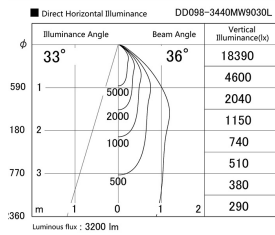

Item no. DD098-3440MW9030L

Series Name: Φ 150 Spark (Swallow Cone)

Installation	Recessed mount
Type	Φ 150 Spark (Swallow Cone)
Fixture wattage	33.8W
Beam angle	33 deg
Color Temp.	3000K
CRI	Ra>90
Luminous	3199 lm
Body	Die-cast aluminum alloy
Body finish	N/A
Trim finish	White
Reflector finish	Mirror
IP Rate	IP20
Light source	COB module
Input Voltage	AC220~240V
Dimming Type	Non-Dimmable
Certificate	CE, CCC
Cut Hole	150mm

Height (Weight)	
65.3W	127 (1.4kg)
48.5W	127 (1.4kg)
44.3W	108 (1.2kg)
33.8W	108 (1.2kg)
30.3W	108 (1.2kg)
23.0W	78 (0.9kg)