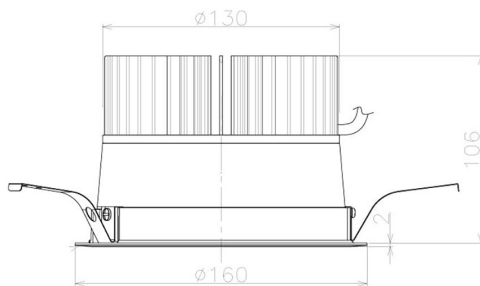

Item no. DD098-3440MW9030L

Series Name: Φ 150 Spark (Swallow Cone)

Installation	Recessed mount
Type	
Fixture wattage	33.8W
Beam angle	33 deg
Color Temp.	3000K
CRI	Ra>90
Luminous	3199 lm
Body	Die-cast aluminum alloy
Body finish	N/A
Trim finish	White
Reflector finish	Mirror
IP Rate	IP20
Light source	COB module
Input Voltage	AC220~240V
Dimming Type	Non-Dimmable
Certificate	CE, CCC
Cut Hole	150mm

Height (Weight)	
65.3W	127 (1.4kg)
48.5W	127 (1.4kg)
44.3W	108 (1.2kg)
33.8W	108 (1.2kg)
30.3W	108 (1.2kg)
23.0W	78 (0.9kg)