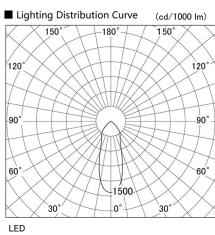

Item no. DD098-3440MW9030L

Series Name: Φ 150 Spark (Swallow Cone)

Installation	Recessed mount
Type	Φ 150 Spark (Swallow Cone)
Fixture wattage	33.8W
Beam angle	33 deg
Color Temp.	3000K
CRI	Ra>90
Luminous	3199 lm
Body	Die-cast aluminum alloy
Body finish	N/A
Trim finish	White
Reflector finish	Mirror
IP Rate	IP20
Light source	COB module
Input Voltage	AC220~240V
Dimming Type	Non-Dimmable
Certificate	CE, CCC
Cut Hole	150mm

Height (Weight)	
65.3W	127 (1.4kg)
48.5W	127 (1.4kg)
44.3W	108 (1.2kg)
33.8W	108 (1.2kg)
30.3W	108 (1.2kg)
23.0W	78 (0.9kg)