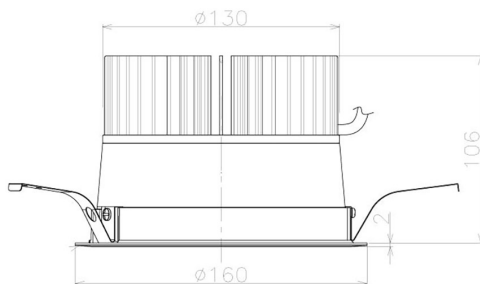

Item no. DD098-3440MW9030L

Series Name: Φ 150 Spark (Swallow Cone)

Installation	Recessed mount
Type	Φ 150 Spark (Swallow Cone)
Fixture wattage	33.8W
Beam angle	33 deg
Color Temp.	3000K
CRI	Ra>90
Luminous	3199 lm
Body	Die-cast aluminum alloy
Body finish	N/A
Trim finish	White
Reflector finish	Mirror
IP Rate	IP20
Light source	COB module
Input Voltage	AC220~240V
Dimming Type	Non-Dimmable
Certificate	CE, CCC
Cut Hole	150mm

Height (Weight)	
65.3W	127 (1.4kg)
48.5W	127 (1.4kg)
44.3W	108 (1.2kg)
33.8W	108 (1.2kg)
30.3W	108 (1.2kg)
23.0W	78 (0.9kg)