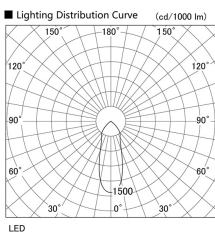

Item no. DD098-3440MW9030L

Series Name: Φ 150 Spark (Swallow Cone)

Installation	Recessed mount
Type	
Fixture wattage	33.8W
Beam angle	33 deg
Color Temp.	3000K
CRI	Ra>90
Luminous	3199 lm
Body	Die-cast aluminum alloy
Body finish	N/A
Trim finish	White
Reflector finish	Mirror
IP Rate	IP20
Light source	COB module
Input Voltage	AC220~240V
Dimming Type	Non-Dimmable
Certificate	CE, CCC
Cut Hole	150mm

Height (Weight)	
65.3W	127 (1.4kg)
48.5W	127 (1.4kg)
44.3W	108 (1.2kg)
33.8W	108 (1.2kg)
30.3W	108 (1.2kg)
23.0W	78 (0.9kg)