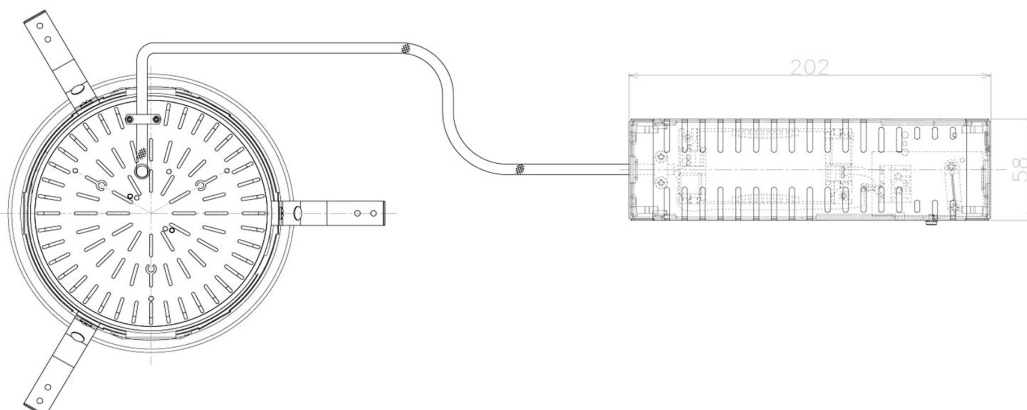

Item no. DD098-3440MW9030L

Series Name: Φ 150 Spark (Swallow Cone)

Installation	Recessed mount
Type	Φ 150 Spark (Swallow Cone)
Fixture wattage	33.8W
Beam angle	33 deg
Color Temp.	3000K
CRI	Ra>90
Luminous	3199 lm
Body	Die-cast aluminum alloy
Body finish	N/A
Trim finish	White
Reflector finish	Mirror
IP Rate	IP20
Light source	COB module
Input Voltage	AC220~240V
Dimming Type	Non-Dimmable
Certificate	CE, CCC
Cut Hole	150mm

Height (Weight)	
65.3W	127 (1.4kg)
48.5W	127 (1.4kg)
44.3W	108 (1.2kg)
33.8W	108 (1.2kg)
30.3W	108 (1.2kg)
23.0W	78 (0.9kg)