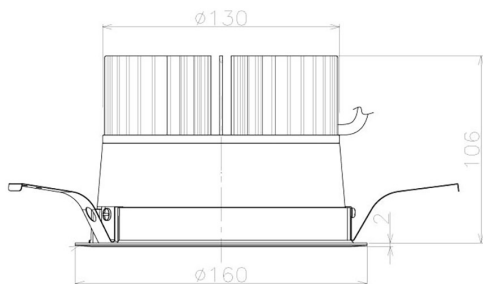

Item no. DD098-3440MW9035L

Series Name:  $\Phi$ 150 Spark (Swallow Cone)

Installation	Recessed mount
Type	$\Phi$ 150 Spark (Swallow Cone)
Fixture wattage	33.8W
Beam angle	33 deg
Color Temp.	3500K
CRI	Ra>90
Luminous	3263 lm
Body	Die-cast aluminum alloy
Body finish	N/A
Trim finish	White
Reflector finish	Mirror
IP Rate	IP20
Light source	COB module
Input Voltage	AC220~240V
Dimming Type	Non-Dimmable
Certificate	CE, CCC
Cut Hole	150mm

Height (Weight)	
65.3W	127 (1.4kg)
48.5W	127 (1.4kg)
44.3W	108 (1.2kg)
33.8W	108 (1.2kg)
30.3W	108 (1.2kg)
23.0W	78 (0.9kg)