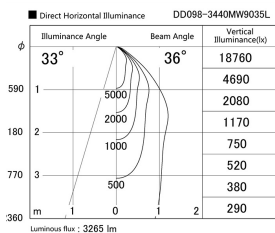

Item no. DD098-3440MW9035L

Series Name:  $\Phi$ 150 Spark (Swallow Cone)

Installation	Recessed mount
Type	$\Phi$ 150 Spark (Swallow Cone)
Fixture wattage	33.8W
Beam angle	33 deg
Color Temp.	3500K
CRI	Ra>90
Luminous	3263 lm
Body	Die-cast aluminum alloy
Body finish	N/A
Trim finish	White
Reflector finish	Mirror
IP Rate	IP20
Light source	COB module
Input Voltage	AC220~240V
Dimming Type	Non-Dimmable
Certificate	CE, CCC
Cut Hole	150mm

Height (Weight)	
65.3W	127 (1.4kg)
48.5W	127 (1.4kg)
44.3W	108 (1.2kg)
33.8W	108 (1.2kg)
30.3W	108 (1.2kg)
23.0W	78 (0.9kg)