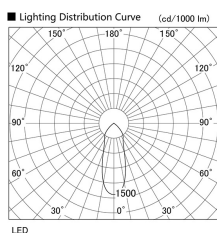

Item no. DD098-3440MW9035L

Series Name:  $\Phi$ 150 Spark (Swallow Cone)

Installation	Recessed mount
Type	$\Phi$ 150 Spark (Swallow Cone)
Fixture wattage	33.8W
Beam angle	33 deg
Color Temp.	3500K
CRI	Ra>90
Luminous	3263 lm
Body	Die-cast aluminum alloy
Body finish	N/A
Trim finish	White
Reflector finish	Mirror
IP Rate	IP20
Light source	COB module
Input Voltage	AC220~240V
Dimming Type	Non-Dimmable
Certificate	CE, CCC
Cut Hole	150mm

Height (Weight)	
65.3W	127 (1.4kg)
48.5W	127 (1.4kg)
44.3W	108 (1.2kg)
33.8W	108 (1.2kg)
30.3W	108 (1.2kg)
23.0W	78 (0.9kg)