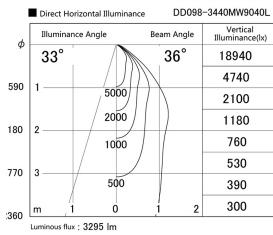

Item no. DD098-3440MW9040L

Series Name: Φ 150 Spark (Swallow Cone)

| | |
|------------------|-------------------------|
| Installation | Recessed mount |
| Type | |
| Fixture wattage | 33.8W |
| Beam angle | 33 deg |
| Color Temp. | 4000K |
| CRI | Ra>90 |
| Luminous | 3295 lm |
| Body | Die-cast aluminum alloy |
| Body finish | N/A |
| Trim finish | White |
| Reflector finish | Mirror |
| IP Rate | IP20 |
| Light source | COB module |
| Input Voltage | AC220~240V |
| Dimming Type | Non-Dimmable |
| Certificate | CE, CCC |
| Cut Hole | 150mm |

| Height (Weight) | |
|-----------------|-------------|
| 65.3W | 127 (1.4kg) |
| 48.5W | 127 (1.4kg) |
| 44.3W | 108 (1.2kg) |
| 33.8W | 108 (1.2kg) |
| 30.3W | 108 (1.2kg) |
| 23.0W | 78 (0.9kg) |