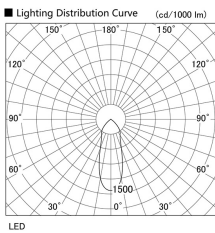

Item no. DD098-3440MW9040L

Series Name: Φ 150 Spark (Swallow Cone)

| | |
|------------------|-------------------------|
| Installation | Recessed mount |
| Type | |
| Fixture wattage | 33.8W |
| Beam angle | 33 deg |
| Color Temp. | 4000K |
| CRI | Ra>90 |
| Luminous | 3295 lm |
| Body | Die-cast aluminum alloy |
| Body finish | N/A |
| Trim finish | White |
| Reflector finish | Mirror |
| IP Rate | IP20 |
| Light source | COB module |
| Input Voltage | AC220~240V |
| Dimming Type | Non-Dimmable |
| Certificate | CE, CCC |
| Cut Hole | 150mm |

| Height (Weight) | |
|-----------------|-------------|
| 65.3W | 127 (1.4kg) |
| 48.5W | 127 (1.4kg) |
| 44.3W | 108 (1.2kg) |
| 33.8W | 108 (1.2kg) |
| 30.3W | 108 (1.2kg) |
| 23.0W | 78 (0.9kg) |