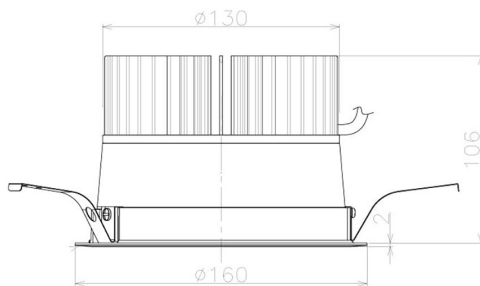

Item no. DD098-3440MW9040L

Series Name: Φ 150 Spark (Swallow Cone)

| | |
|------------------|-------------------------|
| Installation | Recessed mount |
| Type | |
| Fixture wattage | 33.8W |
| Beam angle | 33 deg |
| Color Temp. | 4000K |
| CRI | Ra>90 |
| Luminous | 3295 lm |
| Body | Die-cast aluminum alloy |
| Body finish | N/A |
| Trim finish | White |
| Reflector finish | Mirror |
| IP Rate | IP20 |
| Light source | COB module |
| Input Voltage | AC220~240V |
| Dimming Type | Non-Dimmable |
| Certificate | CE, CCC |
| Cut Hole | 150mm |

| Height (Weight) | |
|-----------------|-------------|
| 65.3W | 127 (1.4kg) |
| 48.5W | 127 (1.4kg) |
| 44.3W | 108 (1.2kg) |
| 33.8W | 108 (1.2kg) |
| 30.3W | 108 (1.2kg) |
| 23.0W | 78 (0.9kg) |