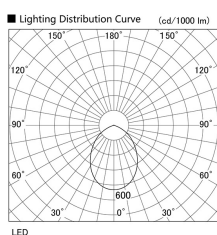

Item no. DD098-3460MW8527L

Series Name: Φ 150 Spark (Swallow Cone)

Installation	Recessed mount
Type	
Fixture wattage	33.8W
Beam angle	58 deg
Color Temp.	2700K
CRI	Ra>85
Luminous	3279 lm
Body	Die-cast aluminum alloy
Body finish	N/A
Trim finish	White
Reflector finish	Mirror
IP Rate	IP20
Light source	COB module
Input Voltage	AC220~240V
Dimming Type	Non-Dimmable
Certificate	CE, CCC
Cut Hole	150mm

Height (Weight)	
65.3W	127 (1.4kg)
48.5W	127 (1.4kg)
44.3W	108 (1.2kg)
33.8W	108 (1.2kg)
30.3W	108 (1.2kg)
23.0W	78 (0.9kg)