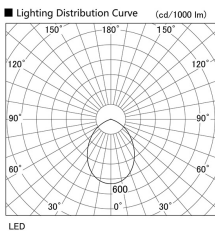

Item no. DD098-3460MW8527L

Series Name: Φ 150 Spark (Swallow Cone)

Installation	Recessed mount
Type	Φ 150 Spark (Swallow Cone)
Fixture wattage	33.8W
Beam angle	58 deg
Color Temp.	2700K
CRI	Ra>85
Luminous	3279 lm
Body	Die-cast aluminum alloy
Body finish	N/A
Trim finish	White
Reflector finish	Mirror
IP Rate	IP20
Light source	COB module
Input Voltage	AC220~240V
Dimming Type	Non-Dimmable
Certificate	CE, CCC
Cut Hole	150mm

Height (Weight)	
65.3W	127 (1.4kg)
48.5W	127 (1.4kg)
44.3W	108 (1.2kg)
33.8W	108 (1.2kg)
30.3W	108 (1.2kg)
23.0W	78 (0.9kg)