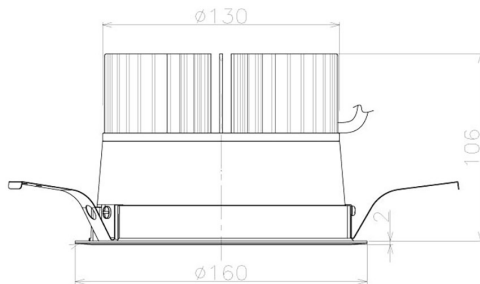

Item no. DD098-3460MW8527L

Series Name: Φ 150 Spark (Swallow Cone)

Installation	Recessed mount
Type	Φ 150 Spark (Swallow Cone)
Fixture wattage	33.8W
Beam angle	58 deg
Color Temp.	2700K
CRI	Ra>85
Luminous	3279 lm
Body	Die-cast aluminum alloy
Body finish	N/A
Trim finish	White
Reflector finish	Mirror
IP Rate	IP20
Light source	COB module
Input Voltage	AC220~240V
Dimming Type	Non-Dimmable
Certificate	CE, CCC
Cut Hole	150mm

Height (Weight)	
65.3W	127 (1.4kg)
48.5W	127 (1.4kg)
44.3W	108 (1.2kg)
33.8W	108 (1.2kg)
30.3W	108 (1.2kg)
23.0W	78 (0.9kg)