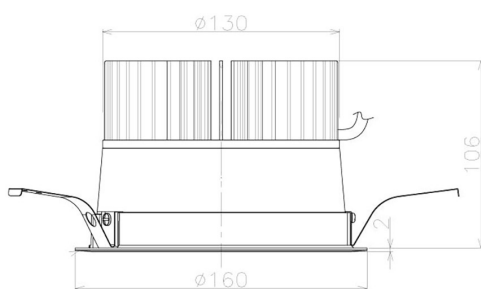

Item no. DD098-3460MW8527L

Series Name: Φ 150 Spark (Swallow Cone)

Installation	Recessed mount
Type	
Fixture wattage	33.8W
Beam angle	58 deg
Color Temp.	2700K
CRI	Ra>85
Luminous	3279 lm
Body	Die-cast aluminum alloy
Body finish	N/A
Trim finish	White
Reflector finish	Mirror
IP Rate	IP20
Light source	COB module
Input Voltage	AC220~240V
Dimming Type	Non-Dimmable
Certificate	CE, CCC
Cut Hole	150mm

Height (Weight)	
65.3W	127 (1.4kg)
48.5W	127 (1.4kg)
44.3W	108 (1.2kg)
33.8W	108 (1.2kg)
30.3W	108 (1.2kg)
23.0W	78 (0.9kg)