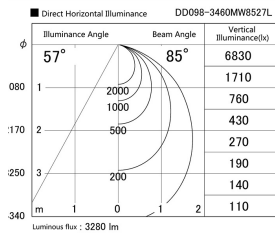

Item no. DD098-3460MW8527L

Series Name: Φ 150 Spark (Swallow Cone)

Installation	Recessed mount
Type	Φ 150 Spark (Swallow Cone)
Fixture wattage	33.8W
Beam angle	58 deg
Color Temp.	2700K
CRI	Ra>85
Luminous	3279 lm
Body	Die-cast aluminum alloy
Body finish	N/A
Trim finish	White
Reflector finish	Mirror
IP Rate	IP20
Light source	COB module
Input Voltage	AC220~240V
Dimming Type	Non-Dimmable
Certificate	CE, CCC
Cut Hole	150mm

Height (Weight)	
65.3W	127 (1.4kg)
48.5W	127 (1.4kg)
44.3W	108 (1.2kg)
33.8W	108 (1.2kg)
30.3W	108 (1.2kg)
23.0W	78 (0.9kg)