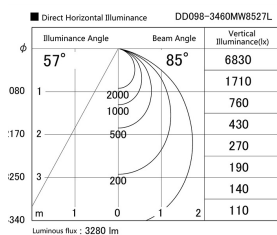

Item no. DD098-3460MW8527L

Series Name: Φ 150 Spark (Swallow Cone)

Installation	Recessed mount
Type	
Fixture wattage	33.8W
Beam angle	58 deg
Color Temp.	2700K
CRI	Ra>85
Luminous	3279 lm
Body	Die-cast aluminum alloy
Body finish	N/A
Trim finish	White
Reflector finish	Mirror
IP Rate	IP20
Light source	COB module
Input Voltage	AC220~240V
Dimming Type	Non-Dimmable
Certificate	CE, CCC
Cut Hole	150mm

Height (Weight)	
65.3W	127 (1.4kg)
48.5W	127 (1.4kg)
44.3W	108 (1.2kg)
33.8W	108 (1.2kg)
30.3W	108 (1.2kg)
23.0W	78 (0.9kg)