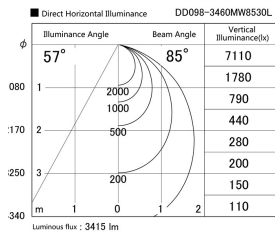

Item no. DD098-3460MW8530L

Series Name:  $\Phi$ 150 Spark (Swallow Cone)

Installation	Recessed mount
Type	
Fixture wattage	33.8W
Beam angle	58 deg
Color Temp.	3000K
CRI	Ra>85
Luminous	3416 lm
Body	Die-cast aluminum alloy
Body finish	N/A
Trim finish	White
Reflector finish	Mirror
IP Rate	IP20
Light source	COB module
Input Voltage	AC220~240V
Dimming Type	Non-Dimmable
Certificate	CE, CCC
Cut Hole	150mm

Height (Weight)	
65.3W	127 (1.4kg)
48.5W	127 (1.4kg)
44.3W	108 (1.2kg)
33.8W	108 (1.2kg)
30.3W	108 (1.2kg)
23.0W	78 (0.9kg)