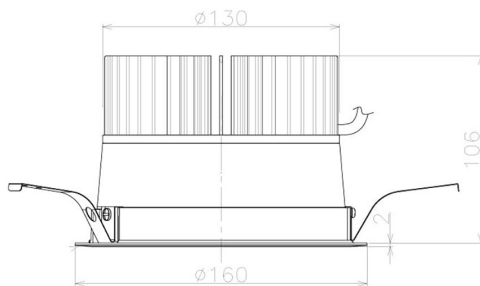

Item no. DD098-3460MW8530L

Series Name:  $\Phi$ 150 Spark (Swallow Cone)

Installation	Recessed mount
Type	
Fixture wattage	33.8W
Beam angle	58 deg
Color Temp.	3000K
CRI	Ra>85
Luminous	3416 lm
Body	Die-cast aluminum alloy
Body finish	N/A
Trim finish	White
Reflector finish	Mirror
IP Rate	IP20
Light source	COB module
Input Voltage	AC220~240V
Dimming Type	Non-Dimmable
Certificate	CE, CCC
Cut Hole	150mm

Height (Weight)	
65.3W	127 (1.4kg)
48.5W	127 (1.4kg)
44.3W	108 (1.2kg)
33.8W	108 (1.2kg)
30.3W	108 (1.2kg)
23.0W	78 (0.9kg)