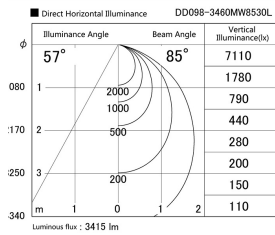

Item no. DD098-3460MW8530L

Series Name: Φ 150 Spark (Swallow Cone)

| | |
|------------------|---------------------------------|
| Installation | Recessed mount |
| Type | Φ 150 Spark (Swallow Cone) |
| Fixture wattage | 33.8W |
| Beam angle | 58 deg |
| Color Temp. | 3000K |
| CRI | Ra>85 |
| Luminous | 3416 lm |
| Body | Die-cast aluminum alloy |
| Body finish | N/A |
| Trim finish | White |
| Reflector finish | Mirror |
| IP Rate | IP20 |
| Light source | COB module |
| Input Voltage | AC220~240V |
| Dimming Type | Non-Dimmable |
| Certificate | CE, CCC |
| Cut Hole | 150mm |

| Height (Weight) | |
|-----------------|-------------|
| 65.3W | 127 (1.4kg) |
| 48.5W | 127 (1.4kg) |
| 44.3W | 108 (1.2kg) |
| 33.8W | 108 (1.2kg) |
| 30.3W | 108 (1.2kg) |
| 23.0W | 78 (0.9kg) |