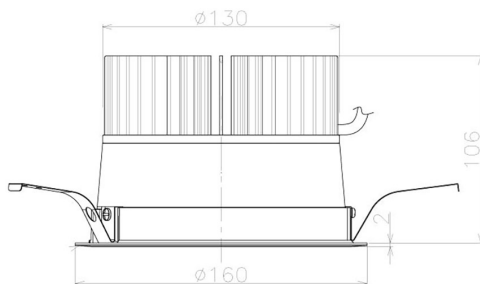

Item no. DD098-3460MW8530L

Series Name: Φ 150 Spark (Swallow Cone)

| | |
|------------------|---------------------------------|
| Installation | Recessed mount |
| Type | Φ 150 Spark (Swallow Cone) |
| Fixture wattage | 33.8W |
| Beam angle | 58 deg |
| Color Temp. | 3000K |
| CRI | Ra>85 |
| Luminous | 3416 lm |
| Body | Die-cast aluminum alloy |
| Body finish | N/A |
| Trim finish | White |
| Reflector finish | Mirror |
| IP Rate | IP20 |
| Light source | COB module |
| Input Voltage | AC220~240V |
| Dimming Type | Non-Dimmable |
| Certificate | CE, CCC |
| Cut Hole | 150mm |

| Height (Weight) | |
|-----------------|-------------|
| 65.3W | 127 (1.4kg) |
| 48.5W | 127 (1.4kg) |
| 44.3W | 108 (1.2kg) |
| 33.8W | 108 (1.2kg) |
| 30.3W | 108 (1.2kg) |
| 23.0W | 78 (0.9kg) |