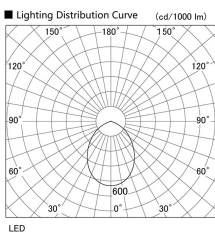

Item no. DD098-3460MW8530L

Series Name:  $\Phi$ 150 Spark (Swallow Cone)

Installation	Recessed mount
Type	
Fixture wattage	33.8W
Beam angle	58 deg
Color Temp.	3000K
CRI	Ra>85
Luminous	3416 lm
Body	Die-cast aluminum alloy
Body finish	N/A
Trim finish	White
Reflector finish	Mirror
IP Rate	IP20
Light source	COB module
Input Voltage	AC220~240V
Dimming Type	Non-Dimmable
Certificate	CE, CCC
Cut Hole	150mm

Height (Weight)	
65.3W	127 (1.4kg)
48.5W	127 (1.4kg)
44.3W	108 (1.2kg)
33.8W	108 (1.2kg)
30.3W	108 (1.2kg)
23.0W	78 (0.9kg)