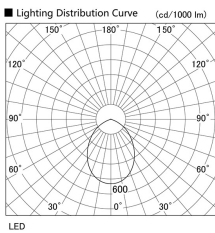

Item no. DD098-3460MW8530L

Series Name: Φ 150 Spark (Swallow Cone)

| | |
|------------------|---------------------------------|
| Installation | Recessed mount |
| Type | Φ 150 Spark (Swallow Cone) |
| Fixture wattage | 33.8W |
| Beam angle | 58 deg |
| Color Temp. | 3000K |
| CRI | Ra>85 |
| Luminous | 3416 lm |
| Body | Die-cast aluminum alloy |
| Body finish | N/A |
| Trim finish | White |
| Reflector finish | Mirror |
| IP Rate | IP20 |
| Light source | COB module |
| Input Voltage | AC220~240V |
| Dimming Type | Non-Dimmable |
| Certificate | CE, CCC |
| Cut Hole | 150mm |

| Height (Weight) | |
|-----------------|-------------|
| 65.3W | 127 (1.4kg) |
| 48.5W | 127 (1.4kg) |
| 44.3W | 108 (1.2kg) |
| 33.8W | 108 (1.2kg) |
| 30.3W | 108 (1.2kg) |
| 23.0W | 78 (0.9kg) |