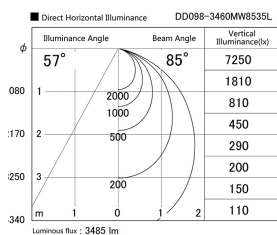

Item no. DD098-3460MW8535L

Series Name: Φ 150 Spark (Swallow Cone)

Installation	Recessed mount
Type	
Fixture wattage	33.8W
Beam angle	58 deg
Color Temp.	3500K
CRI	Ra>85
Luminous	3484 lm
Body	Die-cast aluminum alloy
Body finish	N/A
Trim finish	White
Reflector finish	Mirror
IP Rate	IP20
Light source	COB module
Input Voltage	AC220~240V
Dimming Type	Non-Dimmable
Certificate	CE, CCC
Cut Hole	150mm

Height (Weight)	
65.3W	127 (1.4kg)
48.5W	127 (1.4kg)
44.3W	108 (1.2kg)
33.8W	108 (1.2kg)
30.3W	108 (1.2kg)
23.0W	78 (0.9kg)