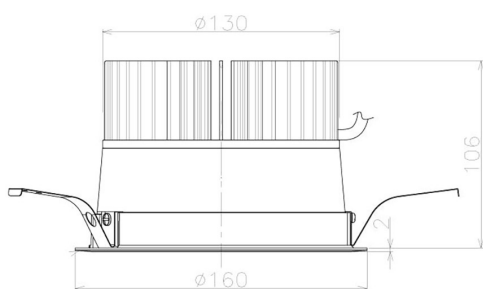

Item no. DD098-3460MW8535L

Series Name: Φ 150 Spark (Swallow Cone)

Installation	Recessed mount
Type	
Fixture wattage	33.8W
Beam angle	58 deg
Color Temp.	3500K
CRI	Ra>85
Luminous	3484 lm
Body	Die-cast aluminum alloy
Body finish	N/A
Trim finish	White
Reflector finish	Mirror
IP Rate	IP20
Light source	COB module
Input Voltage	AC220~240V
Dimming Type	Non-Dimmable
Certificate	CE, CCC
Cut Hole	150mm

Height (Weight)	
65.3W	127 (1.4kg)
48.5W	127 (1.4kg)
44.3W	108 (1.2kg)
33.8W	108 (1.2kg)
30.3W	108 (1.2kg)
23.0W	78 (0.9kg)