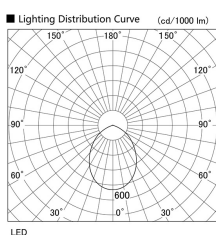

Item no. DD098-3460MW8535L

Series Name: Φ 150 Spark (Swallow Cone)

Installation	Recessed mount
Type	
Fixture wattage	33.8W
Beam angle	58 deg
Color Temp.	3500K
CRI	Ra>85
Luminous	3484 lm
Body	Die-cast aluminum alloy
Body finish	N/A
Trim finish	White
Reflector finish	Mirror
IP Rate	IP20
Light source	COB module
Input Voltage	AC220~240V
Dimming Type	Non-Dimmable
Certificate	CE, CCC
Cut Hole	150mm

Height (Weight)	
65.3W	127 (1.4kg)
48.5W	127 (1.4kg)
44.3W	108 (1.2kg)
33.8W	108 (1.2kg)
30.3W	108 (1.2kg)
23.0W	78 (0.9kg)