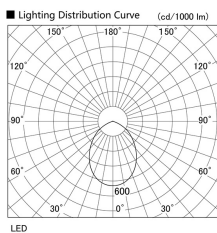

Item no. DD098-3460MW8540L

Series Name:  $\Phi$ 150 Spark (Swallow Cone)

Installation	Recessed mount
Type	
Fixture wattage	33.8W
Beam angle	58 deg
Color Temp.	4000K
CRI	Ra>85
Luminous	3518 lm
Body	Die-cast aluminum alloy
Body finish	N/A
Trim finish	White
Reflector finish	Mirror
IP Rate	IP20
Light source	COB module
Input Voltage	AC220~240V
Dimming Type	Non-Dimmable
Certificate	CE, CCC
Cut Hole	150mm

Height (Weight)	
65.3W	127 (1.4kg)
48.5W	127 (1.4kg)
44.3W	108 (1.2kg)
33.8W	108 (1.2kg)
30.3W	108 (1.2kg)
23.0W	78 (0.9kg)