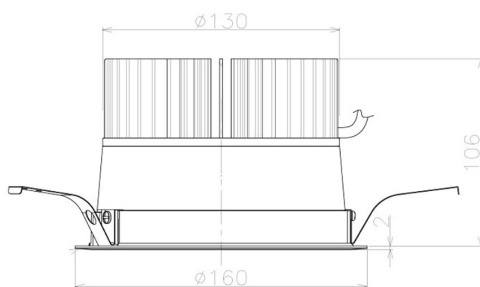

Item no. DD098-3460MW8540L

Series Name:  $\Phi$ 150 Spark (Swallow Cone)

Installation	Recessed mount
Type	
Fixture wattage	33.8W
Beam angle	58 deg
Color Temp.	4000K
CRI	Ra>85
Luminous	3518 lm
Body	Die-cast aluminum alloy
Body finish	N/A
Trim finish	White
Reflector finish	Mirror
IP Rate	IP20
Light source	COB module
Input Voltage	AC220~240V
Dimming Type	Non-Dimmable
Certificate	CE, CCC
Cut Hole	150mm

Height (Weight)	
65.3W	127 (1.4kg)
48.5W	127 (1.4kg)
44.3W	108 (1.2kg)
33.8W	108 (1.2kg)
30.3W	108 (1.2kg)
23.0W	78 (0.9kg)