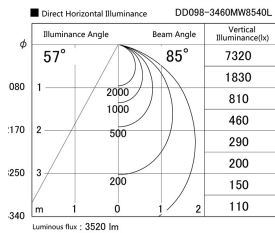

Item no. DD098-3460MW8540L

Series Name:  $\Phi$ 150 Spark (Swallow Cone)

Installation	Recessed mount
Type	
Fixture wattage	33.8W
Beam angle	58 deg
Color Temp.	4000K
CRI	Ra>85
Luminous	3518 lm
Body	Die-cast aluminum alloy
Body finish	N/A
Trim finish	White
Reflector finish	Mirror
IP Rate	IP20
Light source	COB module
Input Voltage	AC220~240V
Dimming Type	Non-Dimmable
Certificate	CE, CCC
Cut Hole	150mm

Height (Weight)	
65.3W	127 (1.4kg)
48.5W	127 (1.4kg)
44.3W	108 (1.2kg)
33.8W	108 (1.2kg)
30.3W	108 (1.2kg)
23.0W	78 (0.9kg)