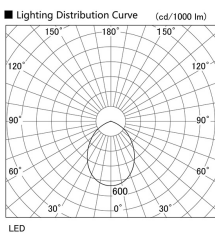

Item no. DD098-3460MW9027L

Series Name: Φ 150 Spark (Swallow Cone)

Installation	Recessed mount
Type	
Fixture wattage	33.8W
Beam angle	58 deg
Color Temp.	2700K
CRI	Ra>90
Luminous	2982 lm
Body	Die-cast aluminum alloy
Body finish	N/A
Trim finish	White
Reflector finish	Mirror
IP Rate	IP20
Light source	COB module
Input Voltage	AC220~240V
Dimming Type	Non-Dimmable
Certificate	CE, CCC
Cut Hole	150mm

Height (Weight)	
65.3W	127 (1.4kg)
48.5W	127 (1.4kg)
44.3W	108 (1.2kg)
33.8W	108 (1.2kg)
30.3W	108 (1.2kg)
23.0W	78 (0.9kg)