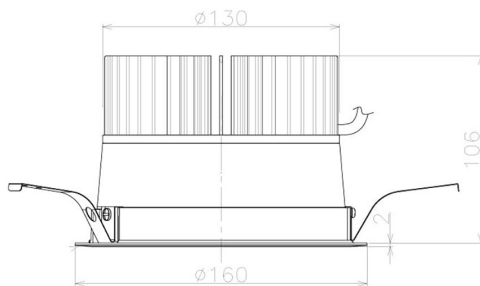

Item no. DD098-3460MW9027L

Series Name: Φ 150 Spark (Swallow Cone)

Installation	Recessed mount
Type	
Fixture wattage	33.8W
Beam angle	58 deg
Color Temp.	2700K
CRI	Ra>90
Luminous	2982 lm
Body	Die-cast aluminum alloy
Body finish	N/A
Trim finish	White
Reflector finish	Mirror
IP Rate	IP20
Light source	COB module
Input Voltage	AC220~240V
Dimming Type	Non-Dimmable
Certificate	CE, CCC
Cut Hole	150mm

Height (Weight)	
65.3W	127 (1.4kg)
48.5W	127 (1.4kg)
44.3W	108 (1.2kg)
33.8W	108 (1.2kg)
30.3W	108 (1.2kg)
23.0W	78 (0.9kg)