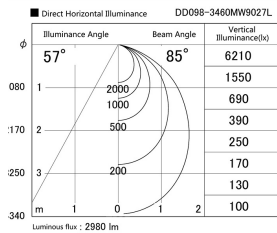

Item no. DD098-3460MW9027L

Series Name: Φ 150 Spark (Swallow Cone)

Installation	Recessed mount
Type	
Fixture wattage	33.8W
Beam angle	58 deg
Color Temp.	2700K
CRI	Ra>90
Luminous	2982 lm
Body	Die-cast aluminum alloy
Body finish	N/A
Trim finish	White
Reflector finish	Mirror
IP Rate	IP20
Light source	COB module
Input Voltage	AC220~240V
Dimming Type	Non-Dimmable
Certificate	CE, CCC
Cut Hole	150mm

Height (Weight)	
65.3W	127 (1.4kg)
48.5W	127 (1.4kg)
44.3W	108 (1.2kg)
33.8W	108 (1.2kg)
30.3W	108 (1.2kg)
23.0W	78 (0.9kg)