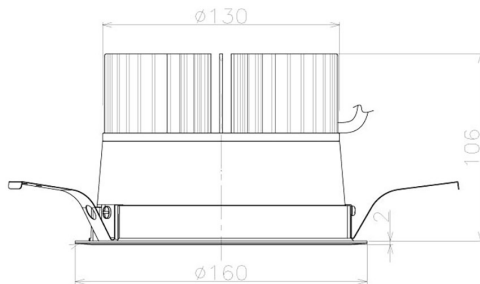

Item no. DD098-3460MW9030L

Series Name: Φ 150 Spark (Swallow Cone)

Installation	Recessed mount
Type	Φ 150 Spark (Swallow Cone)
Fixture wattage	33.8W
Beam angle	58 deg
Color Temp.	3000K
CRI	Ra>90
Luminous	3106 lm
Body	Die-cast aluminum alloy
Body finish	N/A
Trim finish	White
Reflector finish	Mirror
IP Rate	IP20
Light source	COB module
Input Voltage	AC220~240V
Dimming Type	Non-Dimmable
Certificate	CE, CCC
Cut Hole	150mm

Height (Weight)	
65.3W	127 (1.4kg)
48.5W	127 (1.4kg)
44.3W	108 (1.2kg)
33.8W	108 (1.2kg)
30.3W	108 (1.2kg)
23.0W	78 (0.9kg)