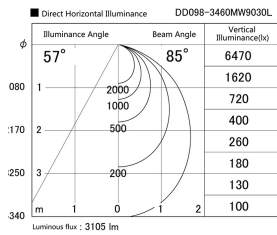

Item no. DD098-3460MW9030L

Series Name: Φ 150 Spark (Swallow Cone)

Installation	Recessed mount
Type	
Fixture wattage	33.8W
Beam angle	58 deg
Color Temp.	3000K
CRI	Ra>90
Luminous	3106 lm
Body	Die-cast aluminum alloy
Body finish	N/A
Trim finish	White
Reflector finish	Mirror
IP Rate	IP20
Light source	COB module
Input Voltage	AC220~240V
Dimming Type	Non-Dimmable
Certificate	CE, CCC
Cut Hole	150mm

Height (Weight)	
65.3W	127 (1.4kg)
48.5W	127 (1.4kg)
44.3W	108 (1.2kg)
33.8W	108 (1.2kg)
30.3W	108 (1.2kg)
23.0W	78 (0.9kg)