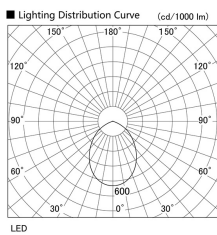

Item no. DD098-3460MW9030L

Series Name: Φ 150 Spark (Swallow Cone)

Installation	Recessed mount
Type	
Fixture wattage	33.8W
Beam angle	58 deg
Color Temp.	3000K
CRI	Ra>90
Luminous	3106 lm
Body	Die-cast aluminum alloy
Body finish	N/A
Trim finish	White
Reflector finish	Mirror
IP Rate	IP20
Light source	COB module
Input Voltage	AC220~240V
Dimming Type	Non-Dimmable
Certificate	CE, CCC
Cut Hole	150mm

Height (Weight)	
65.3W	127 (1.4kg)
48.5W	127 (1.4kg)
44.3W	108 (1.2kg)
33.8W	108 (1.2kg)
30.3W	108 (1.2kg)
23.0W	78 (0.9kg)