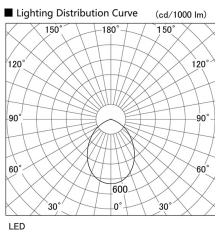

Item no. DD098-3460MW9030L

Series Name: Φ 150 Spark (Swallow Cone)

Installation	Recessed mount
Type	Φ 150 Spark (Swallow Cone)
Fixture wattage	33.8W
Beam angle	58 deg
Color Temp.	3000K
CRI	Ra>90
Luminous	3106 lm
Body	Die-cast aluminum alloy
Body finish	N/A
Trim finish	White
Reflector finish	Mirror
IP Rate	IP20
Light source	COB module
Input Voltage	AC220~240V
Dimming Type	Non-Dimmable
Certificate	CE, CCC
Cut Hole	150mm

Height (Weight)	
65.3W	127 (1.4kg)
48.5W	127 (1.4kg)
44.3W	108 (1.2kg)
33.8W	108 (1.2kg)
30.3W	108 (1.2kg)
23.0W	78 (0.9kg)