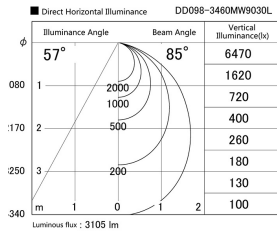

Item no. DD098-3460MW9030L

Series Name: Φ 150 Spark (Swallow Cone)

Installation	Recessed mount
Type	Φ 150 Spark (Swallow Cone)
Fixture wattage	33.8W
Beam angle	58 deg
Color Temp.	3000K
CRI	Ra>90
Luminous	3106 lm
Body	Die-cast aluminum alloy
Body finish	N/A
Trim finish	White
Reflector finish	Mirror
IP Rate	IP20
Light source	COB module
Input Voltage	AC220~240V
Dimming Type	Non-Dimmable
Certificate	CE, CCC
Cut Hole	150mm

Height (Weight)	
65.3W	127 (1.4kg)
48.5W	127 (1.4kg)
44.3W	108 (1.2kg)
33.8W	108 (1.2kg)
30.3W	108 (1.2kg)
23.0W	78 (0.9kg)