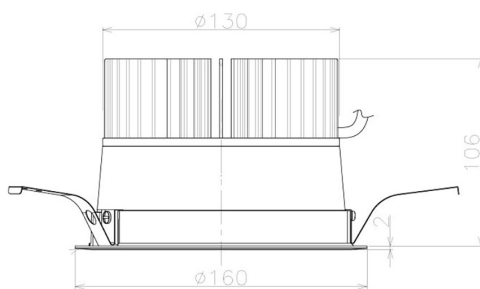

Item no. DD098-3460MW9030L

Series Name: Φ 150 Spark (Swallow Cone)

Installation	Recessed mount
Type	
Fixture wattage	33.8W
Beam angle	58 deg
Color Temp.	3000K
CRI	Ra>90
Luminous	3106 lm
Body	Die-cast aluminum alloy
Body finish	N/A
Trim finish	White
Reflector finish	Mirror
IP Rate	IP20
Light source	COB module
Input Voltage	AC220~240V
Dimming Type	Non-Dimmable
Certificate	CE, CCC
Cut Hole	150mm

Height (Weight)	
65.3W	127 (1.4kg)
48.5W	127 (1.4kg)
44.3W	108 (1.2kg)
33.8W	108 (1.2kg)
30.3W	108 (1.2kg)
23.0W	78 (0.9kg)