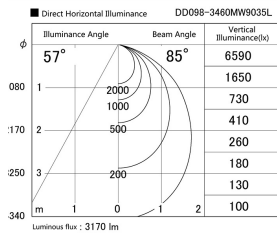

Item no. DD098-3460MW9035L

Series Name:  $\Phi$ 150 Spark (Swallow Cone)

Installation	Recessed mount
Type	$\Phi$ 150 Spark (Swallow Cone)
Fixture wattage	33.8W
Beam angle	58 deg
Color Temp.	3500K
CRI	Ra>90
Luminous	3168 lm
Body	Die-cast aluminum alloy
Body finish	N/A
Trim finish	White
Reflector finish	Mirror
IP Rate	IP20
Light source	COB module
Input Voltage	AC220~240V
Dimming Type	Non-Dimmable
Certificate	CE, CCC
Cut Hole	150mm

Height (Weight)	
65.3W	127 (1.4kg)
48.5W	127 (1.4kg)
44.3W	108 (1.2kg)
33.8W	108 (1.2kg)
30.3W	108 (1.2kg)
23.0W	78 (0.9kg)