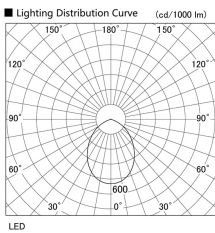

Item no. DD098-3460MW9035L

Series Name:  $\Phi$ 150 Spark (Swallow Cone)

Installation	Recessed mount
Type	$\Phi$ 150 Spark (Swallow Cone)
Fixture wattage	33.8W
Beam angle	58 deg
Color Temp.	3500K
CRI	Ra>90
Luminous	3168 lm
Body	Die-cast aluminum alloy
Body finish	N/A
Trim finish	White
Reflector finish	Mirror
IP Rate	IP20
Light source	COB module
Input Voltage	AC220~240V
Dimming Type	Non-Dimmable
Certificate	CE, CCC
Cut Hole	150mm

Height (Weight)	
65.3W	127 (1.4kg)
48.5W	127 (1.4kg)
44.3W	108 (1.2kg)
33.8W	108 (1.2kg)
30.3W	108 (1.2kg)
23.0W	78 (0.9kg)