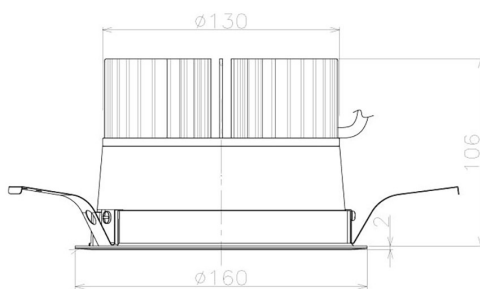

Item no. DD098-3460MW9035L

Series Name: Φ 150 Spark (Swallow Cone)

| | |
|------------------|-------------------------|
| Installation | Recessed mount |
| Type | |
| Fixture wattage | 33.8W |
| Beam angle | 58 deg |
| Color Temp. | 3500K |
| CRI | Ra>90 |
| Luminous | 3168 lm |
| Body | Die-cast aluminum alloy |
| Body finish | N/A |
| Trim finish | White |
| Reflector finish | Mirror |
| IP Rate | IP20 |
| Light source | COB module |
| Input Voltage | AC220~240V |
| Dimming Type | Non-Dimmable |
| Certificate | CE, CCC |
| Cut Hole | 150mm |

| Height (Weight) | |
|-----------------|-------------|
| 65.3W | 127 (1.4kg) |
| 48.5W | 127 (1.4kg) |
| 44.3W | 108 (1.2kg) |
| 33.8W | 108 (1.2kg) |
| 30.3W | 108 (1.2kg) |
| 23.0W | 78 (0.9kg) |