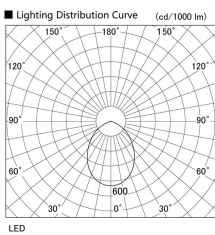

Item no. DD098-3460MW9035L

Series Name: Φ 150 Spark (Swallow Cone)

| | |
|------------------|-------------------------|
| Installation | Recessed mount |
| Type | |
| Fixture wattage | 33.8W |
| Beam angle | 58 deg |
| Color Temp. | 3500K |
| CRI | Ra>90 |
| Luminous | 3168 lm |
| Body | Die-cast aluminum alloy |
| Body finish | N/A |
| Trim finish | White |
| Reflector finish | Mirror |
| IP Rate | IP20 |
| Light source | COB module |
| Input Voltage | AC220~240V |
| Dimming Type | Non-Dimmable |
| Certificate | CE, CCC |
| Cut Hole | 150mm |

| Height (Weight) | |
|-----------------|-------------|
| 65.3W | 127 (1.4kg) |
| 48.5W | 127 (1.4kg) |
| 44.3W | 108 (1.2kg) |
| 33.8W | 108 (1.2kg) |
| 30.3W | 108 (1.2kg) |
| 23.0W | 78 (0.9kg) |