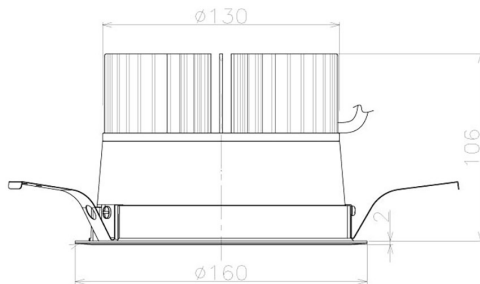

Item no. DD098-3460MW9035L

Series Name:  $\Phi$ 150 Spark (Swallow Cone)

Installation	Recessed mount
Type	$\Phi$ 150 Spark (Swallow Cone)
Fixture wattage	33.8W
Beam angle	58 deg
Color Temp.	3500K
CRI	Ra>90
Luminous	3168 lm
Body	Die-cast aluminum alloy
Body finish	N/A
Trim finish	White
Reflector finish	Mirror
IP Rate	IP20
Light source	COB module
Input Voltage	AC220~240V
Dimming Type	Non-Dimmable
Certificate	CE, CCC
Cut Hole	150mm

Height (Weight)	
65.3W	127 (1.4kg)
48.5W	127 (1.4kg)
44.3W	108 (1.2kg)
33.8W	108 (1.2kg)
30.3W	108 (1.2kg)
23.0W	78 (0.9kg)