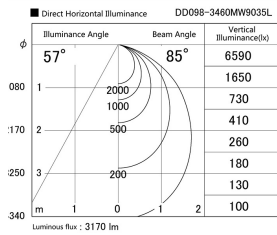

Item no. DD098-3460MW9035L

Series Name: Φ 150 Spark (Swallow Cone)

| | |
|------------------|-------------------------|
| Installation | Recessed mount |
| Type | |
| Fixture wattage | 33.8W |
| Beam angle | 58 deg |
| Color Temp. | 3500K |
| CRI | Ra>90 |
| Luminous | 3168 lm |
| Body | Die-cast aluminum alloy |
| Body finish | N/A |
| Trim finish | White |
| Reflector finish | Mirror |
| IP Rate | IP20 |
| Light source | COB module |
| Input Voltage | AC220~240V |
| Dimming Type | Non-Dimmable |
| Certificate | CE, CCC |
| Cut Hole | 150mm |

| Height (Weight) | |
|-----------------|-------------|
| 65.3W | 127 (1.4kg) |
| 48.5W | 127 (1.4kg) |
| 44.3W | 108 (1.2kg) |
| 33.8W | 108 (1.2kg) |
| 30.3W | 108 (1.2kg) |
| 23.0W | 78 (0.9kg) |