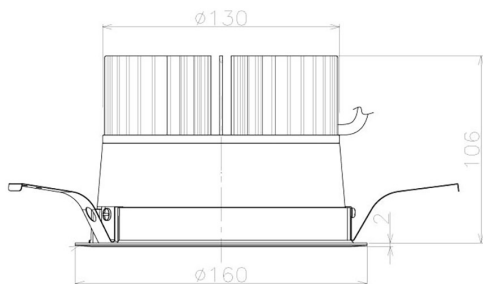

Item no. DD098-3460MW9040L

Series Name: Φ 150 Spark (Swallow Cone)

Installation	Recessed mount
Type	Φ 150 Spark (Swallow Cone)
Fixture wattage	33.8W
Beam angle	58 deg
Color Temp.	4000K
CRI	Ra>90
Luminous	3199 lm
Body	Die-cast aluminum alloy
Body finish	N/A
Trim finish	White
Reflector finish	Mirror
IP Rate	IP20
Light source	COB module
Input Voltage	AC220~240V
Dimming Type	Non-Dimmable
Certificate	CE, CCC
Cut Hole	150mm

Height (Weight)	
65.3W	127 (1.4kg)
48.5W	127 (1.4kg)
44.3W	108 (1.2kg)
33.8W	108 (1.2kg)
30.3W	108 (1.2kg)
23.0W	78 (0.9kg)