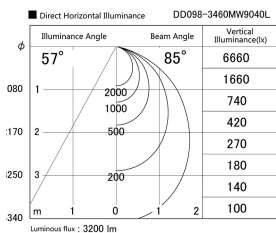

Item no. DD098-3460MW9040L

Series Name: Φ 150 Spark (Swallow Cone)

Installation	Recessed mount
Type	Φ 150 Spark (Swallow Cone)
Fixture wattage	33.8W
Beam angle	58 deg
Color Temp.	4000K
CRI	Ra>90
Luminous	3199 lm
Body	Die-cast aluminum alloy
Body finish	N/A
Trim finish	White
Reflector finish	Mirror
IP Rate	IP20
Light source	COB module
Input Voltage	AC220~240V
Dimming Type	Non-Dimmable
Certificate	CE, CCC
Cut Hole	150mm

Height (Weight)	
65.3W	127 (1.4kg)
48.5W	127 (1.4kg)
44.3W	108 (1.2kg)
33.8W	108 (1.2kg)
30.3W	108 (1.2kg)
23.0W	78 (0.9kg)