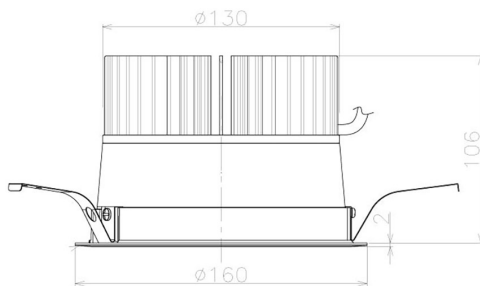

Item no. DD098-3460MW9040L

Series Name: Φ 150 Spark (Swallow Cone)

Installation	Recessed mount
Type	
Fixture wattage	33.8W
Beam angle	58 deg
Color Temp.	4000K
CRI	Ra>90
Luminous	3199 lm
Body	Die-cast aluminum alloy
Body finish	N/A
Trim finish	White
Reflector finish	Mirror
IP Rate	IP20
Light source	COB module
Input Voltage	AC220~240V
Dimming Type	Non-Dimmable
Certificate	CE, CCC
Cut Hole	150mm

Height (Weight)	
65.3W	127 (1.4kg)
48.5W	127 (1.4kg)
44.3W	108 (1.2kg)
33.8W	108 (1.2kg)
30.3W	108 (1.2kg)
23.0W	78 (0.9kg)