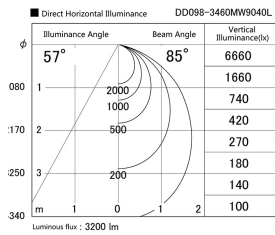

Item no. DD098-3460MW9040L

Series Name: Φ 150 Spark (Swallow Cone)

Installation	Recessed mount
Type	
Fixture wattage	33.8W
Beam angle	58 deg
Color Temp.	4000K
CRI	Ra>90
Luminous	3199 lm
Body	Die-cast aluminum alloy
Body finish	N/A
Trim finish	White
Reflector finish	Mirror
IP Rate	IP20
Light source	COB module
Input Voltage	AC220~240V
Dimming Type	Non-Dimmable
Certificate	CE, CCC
Cut Hole	150mm

Height (Weight)	
65.3W	127 (1.4kg)
48.5W	127 (1.4kg)
44.3W	108 (1.2kg)
33.8W	108 (1.2kg)
30.3W	108 (1.2kg)
23.0W	78 (0.9kg)