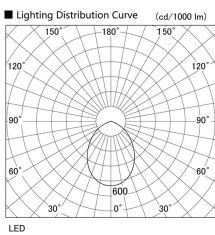

Item no. DD098-3460MW9040L

Series Name: Φ 150 Spark (Swallow Cone)

Installation	Recessed mount
Type	
Fixture wattage	33.8W
Beam angle	58 deg
Color Temp.	4000K
CRI	Ra>90
Luminous	3199 lm
Body	Die-cast aluminum alloy
Body finish	N/A
Trim finish	White
Reflector finish	Mirror
IP Rate	IP20
Light source	COB module
Input Voltage	AC220~240V
Dimming Type	Non-Dimmable
Certificate	CE, CCC
Cut Hole	150mm

Height (Weight)	
65.3W	127 (1.4kg)
48.5W	127 (1.4kg)
44.3W	108 (1.2kg)
33.8W	108 (1.2kg)
30.3W	108 (1.2kg)
23.0W	78 (0.9kg)