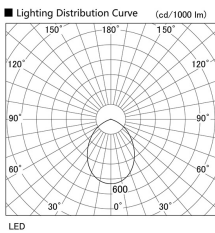

Item no. DD098-3460MW9040L

Series Name: Φ 150 Spark (Swallow Cone)

Installation	Recessed mount
Type	
Fixture wattage	33.8W
Beam angle	58 deg
Color Temp.	4000K
CRI	Ra>90
Luminous	3199 lm
Body	Die-cast aluminum alloy
Body finish	N/A
Trim finish	White
Reflector finish	Mirror
IP Rate	IP20
Light source	COB module
Input Voltage	AC220~240V
Dimming Type	Non-Dimmable
Certificate	CE, CCC
Cut Hole	150mm

Height (Weight)	
65.3W	127 (1.4kg)
48.5W	127 (1.4kg)
44.3W	108 (1.2kg)
33.8W	108 (1.2kg)
30.3W	108 (1.2kg)
23.0W	78 (0.9kg)