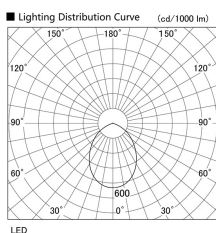

Item no. DD098-3460MW9040L

Series Name: Φ 150 Spark (Swallow Cone)

Installation	Recessed mount
Type	Φ 150 Spark (Swallow Cone)
Fixture wattage	33.8W
Beam angle	58 deg
Color Temp.	4000K
CRI	Ra>90
Luminous	3199 lm
Body	Die-cast aluminum alloy
Body finish	N/A
Trim finish	White
Reflector finish	Mirror
IP Rate	IP20
Light source	COB module
Input Voltage	AC220~240V
Dimming Type	Non-Dimmable
Certificate	CE, CCC
Cut Hole	150mm

Height (Weight)	
65.3W	127 (1.4kg)
48.5W	127 (1.4kg)
44.3W	108 (1.2kg)
33.8W	108 (1.2kg)
30.3W	108 (1.2kg)
23.0W	78 (0.9kg)