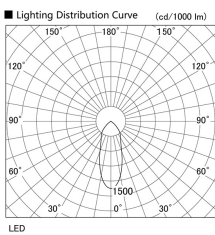

Item no. DD098-4540MW8527L

Series Name: Φ 150 Spark (Swallow Cone)

Installation	Recessed mount
Type	
Fixture wattage	44.3W
Beam angle	34 deg
Color Temp.	2700K
CRI	Ra>85
Luminous	4555 lm
Body	Die-cast aluminum alloy
Body finish	N/A
Trim finish	White
Reflector finish	Mirror
IP Rate	IP20
Light source	COB module
Input Voltage	AC220~240V
Dimming Type	Non-Dimmable
Certificate	CE, CCC
Cut Hole	150mm

Height (Weight)	
65.3W	127 (1.4kg)
48.5W	127 (1.4kg)
44.3W	108 (1.2kg)
33.8W	108 (1.2kg)
30.3W	108 (1.2kg)
23.0W	78 (0.9kg)