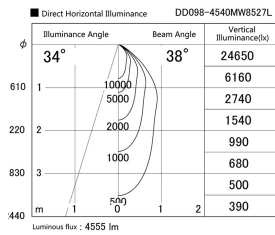

Item no. DD098-4540MW8527L

Series Name: Φ 150 Spark (Swallow Cone)

Installation	Recessed mount
Type	Φ 150 Spark (Swallow Cone)
Fixture wattage	44.3W
Beam angle	34 deg
Color Temp.	2700K
CRI	Ra>85
Luminous	4555 lm
Body	Die-cast aluminum alloy
Body finish	N/A
Trim finish	White
Reflector finish	Mirror
IP Rate	IP20
Light source	COB module
Input Voltage	AC220~240V
Dimming Type	Non-Dimmable
Certificate	CE, CCC
Cut Hole	150mm

Height (Weight)	
65.3W	127 (1.4kg)
48.5W	127 (1.4kg)
44.3W	108 (1.2kg)
33.8W	108 (1.2kg)
30.3W	108 (1.2kg)
23.0W	78 (0.9kg)