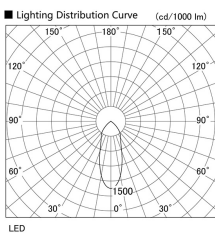

Item no. DD098-4540MW8527L

Series Name: Φ 150 Spark (Swallow Cone)

Installation	Recessed mount
Type	Φ 150 Spark (Swallow Cone)
Fixture wattage	44.3W
Beam angle	34 deg
Color Temp.	2700K
CRI	Ra>85
Luminous	4555 lm
Body	Die-cast aluminum alloy
Body finish	N/A
Trim finish	White
Reflector finish	Mirror
IP Rate	IP20
Light source	COB module
Input Voltage	AC220~240V
Dimming Type	Non-Dimmable
Certificate	CE, CCC
Cut Hole	150mm

Height (Weight)	
65.3W	127 (1.4kg)
48.5W	127 (1.4kg)
44.3W	108 (1.2kg)
33.8W	108 (1.2kg)
30.3W	108 (1.2kg)
23.0W	78 (0.9kg)