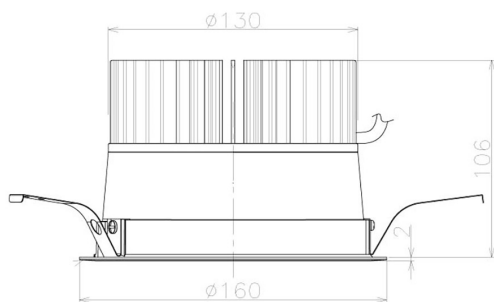

Item no. DD098-4540MW8527L

Series Name: Φ 150 Spark (Swallow Cone)

Installation	Recessed mount
Type	Φ 150 Spark (Swallow Cone)
Fixture wattage	44.3W
Beam angle	34 deg
Color Temp.	2700K
CRI	Ra>85
Luminous	4555 lm
Body	Die-cast aluminum alloy
Body finish	N/A
Trim finish	White
Reflector finish	Mirror
IP Rate	IP20
Light source	COB module
Input Voltage	AC220~240V
Dimming Type	Non-Dimmable
Certificate	CE, CCC
Cut Hole	150mm

Height (Weight)	
65.3W	127 (1.4kg)
48.5W	127 (1.4kg)
44.3W	108 (1.2kg)
33.8W	108 (1.2kg)
30.3W	108 (1.2kg)
23.0W	78 (0.9kg)