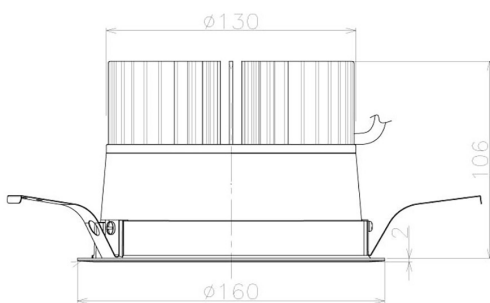

Item no. DD098-4540MW8527L

Series Name: Φ 150 Spark (Swallow Cone)

Installation	Recessed mount
Type	
Fixture wattage	44.3W
Beam angle	34 deg
Color Temp.	2700K
CRI	Ra>85
Luminous	4555 lm
Body	Die-cast aluminum alloy
Body finish	N/A
Trim finish	White
Reflector finish	Mirror
IP Rate	IP20
Light source	COB module
Input Voltage	AC220~240V
Dimming Type	Non-Dimmable
Certificate	CE, CCC
Cut Hole	150mm

Height (Weight)	
65.3W	127 (1.4kg)
48.5W	127 (1.4kg)
44.3W	108 (1.2kg)
33.8W	108 (1.2kg)
30.3W	108 (1.2kg)
23.0W	78 (0.9kg)