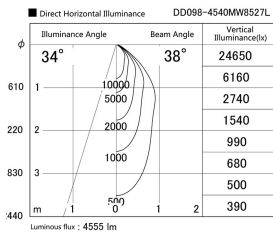

Item no. DD098-4540MW8527L

Series Name: Φ 150 Spark (Swallow Cone)

Installation	Recessed mount
Type	
Fixture wattage	44.3W
Beam angle	34 deg
Color Temp.	2700K
CRI	Ra>85
Luminous	4555 lm
Body	Die-cast aluminum alloy
Body finish	N/A
Trim finish	White
Reflector finish	Mirror
IP Rate	IP20
Light source	COB module
Input Voltage	AC220~240V
Dimming Type	Non-Dimmable
Certificate	CE, CCC
Cut Hole	150mm

Height (Weight)	
65.3W	127 (1.4kg)
48.5W	127 (1.4kg)
44.3W	108 (1.2kg)
33.8W	108 (1.2kg)
30.3W	108 (1.2kg)
23.0W	78 (0.9kg)