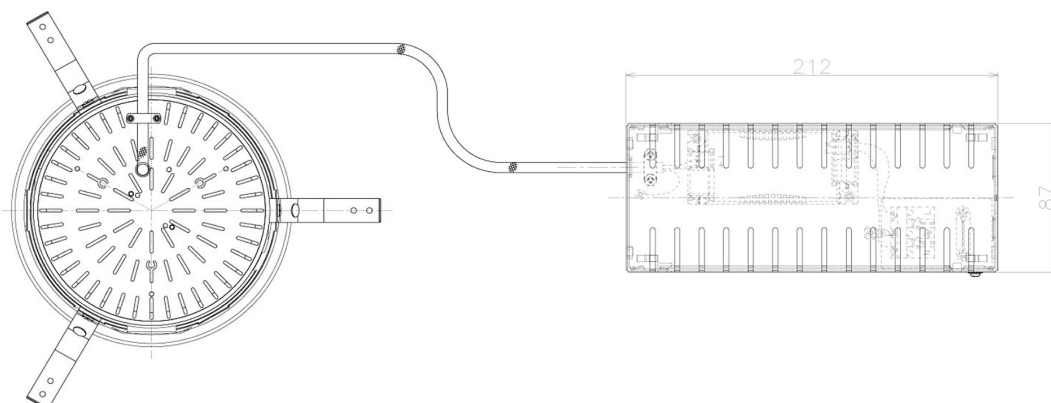

Item no. DD098-4540MW8530L

Series Name:  $\Phi$ 150 Spark (Swallow Cone)

Installation	Recessed mount
Type	
Fixture wattage	44.3W
Beam angle	34 deg
Color Temp.	3000K
CRI	Ra>85
Luminous	4745 lm
Body	Die-cast aluminum alloy
Body finish	N/A
Trim finish	White
Reflector finish	Mirror
IP Rate	IP20
Light source	COB module
Input Voltage	AC220~240V
Dimming Type	Non-Dimmable
Certificate	CE, CCC
Cut Hole	150mm

Height (Weight)	
65.3W	127 (1.4kg)
48.5W	127 (1.4kg)
44.3W	108 (1.2kg)
33.8W	108 (1.2kg)
30.3W	108 (1.2kg)
23.0W	78 (0.9kg)