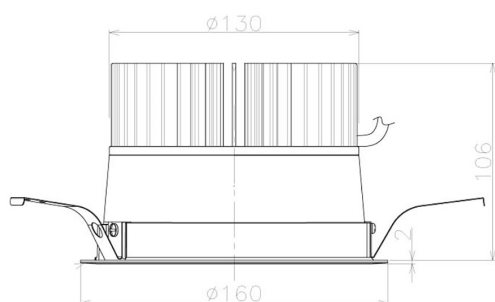

Item no. DD098-4540MW8530L

Series Name:  $\Phi$ 150 Spark (Swallow Cone)

Installation	Recessed mount
Type	
Fixture wattage	44.3W
Beam angle	34 deg
Color Temp.	3000K
CRI	Ra>85
Luminous	4745 lm
Body	Die-cast aluminum alloy
Body finish	N/A
Trim finish	White
Reflector finish	Mirror
IP Rate	IP20
Light source	COB module
Input Voltage	AC220~240V
Dimming Type	Non-Dimmable
Certificate	CE, CCC
Cut Hole	150mm

Height (Weight)	
65.3W	127 (1.4kg)
48.5W	127 (1.4kg)
44.3W	108 (1.2kg)
33.8W	108 (1.2kg)
30.3W	108 (1.2kg)
23.0W	78 (0.9kg)