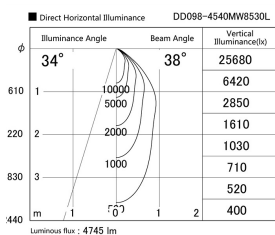

Item no. DD098-4540MW8530L

Series Name:  $\Phi$ 150 Spark (Swallow Cone)

Installation	Recessed mount
Type	
Fixture wattage	44.3W
Beam angle	34 deg
Color Temp.	3000K
CRI	Ra>85
Luminous	4745 lm
Body	Die-cast aluminum alloy
Body finish	N/A
Trim finish	White
Reflector finish	Mirror
IP Rate	IP20
Light source	COB module
Input Voltage	AC220~240V
Dimming Type	Non-Dimmable
Certificate	CE, CCC
Cut Hole	150mm

Height (Weight)	
65.3W	127 (1.4kg)
48.5W	127 (1.4kg)
44.3W	108 (1.2kg)
33.8W	108 (1.2kg)
30.3W	108 (1.2kg)
23.0W	78 (0.9kg)