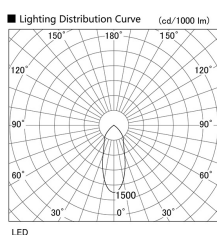

Item no. DD098-4540MW8530L

Series Name:  $\Phi$ 150 Spark (Swallow Cone)

Installation	Recessed mount
Type	
Fixture wattage	44.3W
Beam angle	34 deg
Color Temp.	3000K
CRI	Ra>85
Luminous	4745 lm
Body	Die-cast aluminum alloy
Body finish	N/A
Trim finish	White
Reflector finish	Mirror
IP Rate	IP20
Light source	COB module
Input Voltage	AC220~240V
Dimming Type	Non-Dimmable
Certificate	CE, CCC
Cut Hole	150mm

Height (Weight)	
65.3W	127 (1.4kg)
48.5W	127 (1.4kg)
44.3W	108 (1.2kg)
33.8W	108 (1.2kg)
30.3W	108 (1.2kg)
23.0W	78 (0.9kg)