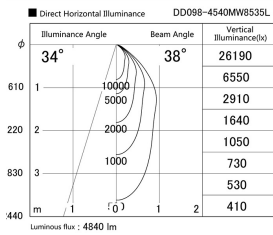

Item no. DD098-4540MW8535L

Series Name: Φ 150 Spark (Swallow Cone)

Installation	Recessed mount
Type	
Fixture wattage	44.3W
Beam angle	34 deg
Color Temp.	3500K
CRI	Ra>85
Luminous	4840 lm
Body	Die-cast aluminum alloy
Body finish	N/A
Trim finish	White
Reflector finish	Mirror
IP Rate	IP20
Light source	COB module
Input Voltage	AC220~240V
Dimming Type	Non-Dimmable
Certificate	CE, CCC
Cut Hole	150mm

Height (Weight)	
65.3W	127 (1.4kg)
48.5W	127 (1.4kg)
44.3W	108 (1.2kg)
33.8W	108 (1.2kg)
30.3W	108 (1.2kg)
23.0W	78 (0.9kg)