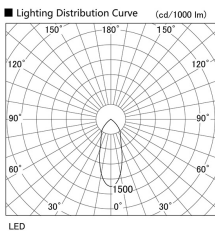

Item no. DD098-4540MW8535L

Series Name: Φ 150 Spark (Swallow Cone)

| | |
|------------------|-------------------------|
| Installation | Recessed mount |
| Type | |
| Fixture wattage | 44.3W |
| Beam angle | 34 deg |
| Color Temp. | 3500K |
| CRI | Ra>85 |
| Luminous | 4840 lm |
| Body | Die-cast aluminum alloy |
| Body finish | N/A |
| Trim finish | White |
| Reflector finish | Mirror |
| IP Rate | IP20 |
| Light source | COB module |
| Input Voltage | AC220~240V |
| Dimming Type | Non-Dimmable |
| Certificate | CE, CCC |
| Cut Hole | 150mm |

| Height (Weight) | |
|-----------------|-------------|
| 65.3W | 127 (1.4kg) |
| 48.5W | 127 (1.4kg) |
| 44.3W | 108 (1.2kg) |
| 33.8W | 108 (1.2kg) |
| 30.3W | 108 (1.2kg) |
| 23.0W | 78 (0.9kg) |