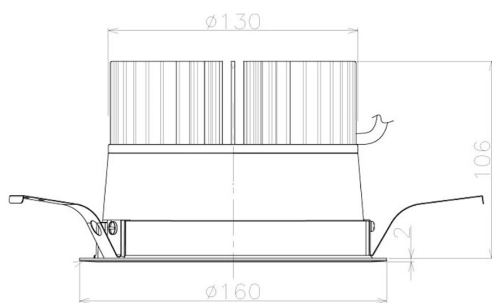

Item no. DD098-4540MW8535L

Series Name: Φ 150 Spark (Swallow Cone)

| | |
|------------------|-------------------------|
| Installation | Recessed mount |
| Type | |
| Fixture wattage | 44.3W |
| Beam angle | 34 deg |
| Color Temp. | 3500K |
| CRI | Ra>85 |
| Luminous | 4840 lm |
| Body | Die-cast aluminum alloy |
| Body finish | N/A |
| Trim finish | White |
| Reflector finish | Mirror |
| IP Rate | IP20 |
| Light source | COB module |
| Input Voltage | AC220~240V |
| Dimming Type | Non-Dimmable |
| Certificate | CE, CCC |
| Cut Hole | 150mm |

| Height (Weight) | |
|-----------------|-------------|
| 65.3W | 127 (1.4kg) |
| 48.5W | 127 (1.4kg) |
| 44.3W | 108 (1.2kg) |
| 33.8W | 108 (1.2kg) |
| 30.3W | 108 (1.2kg) |
| 23.0W | 78 (0.9kg) |