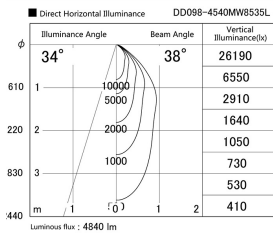

Item no. DD098-4540MW8535L

Series Name: Φ 150 Spark (Swallow Cone)

| | |
|------------------|-------------------------|
| Installation | Recessed mount |
| Type | |
| Fixture wattage | 44.3W |
| Beam angle | 34 deg |
| Color Temp. | 3500K |
| CRI | Ra>85 |
| Luminous | 4840 lm |
| Body | Die-cast aluminum alloy |
| Body finish | N/A |
| Trim finish | White |
| Reflector finish | Mirror |
| IP Rate | IP20 |
| Light source | COB module |
| Input Voltage | AC220~240V |
| Dimming Type | Non-Dimmable |
| Certificate | CE, CCC |
| Cut Hole | 150mm |

| Height (Weight) | |
|-----------------|-------------|
| 65.3W | 127 (1.4kg) |
| 48.5W | 127 (1.4kg) |
| 44.3W | 108 (1.2kg) |
| 33.8W | 108 (1.2kg) |
| 30.3W | 108 (1.2kg) |
| 23.0W | 78 (0.9kg) |