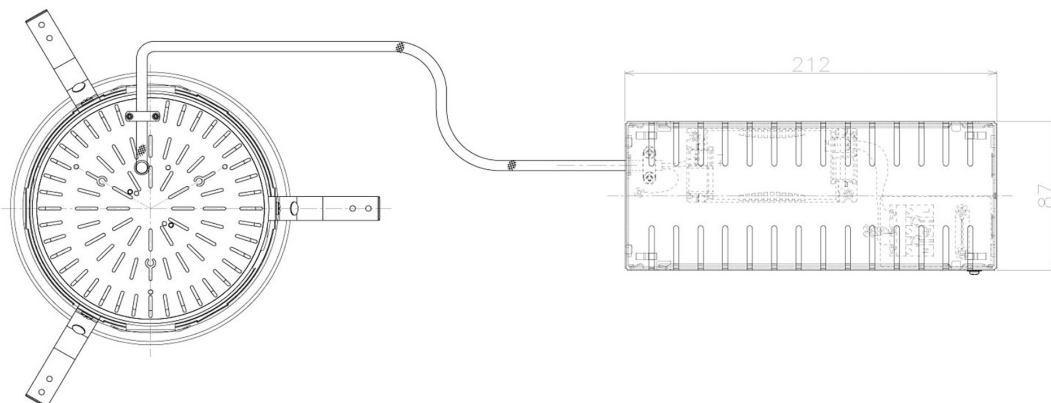

Item no. DD098-4540MW8535L

Series Name: Φ 150 Spark (Swallow Cone)

| | |
|------------------|-------------------------|
| Installation | Recessed mount |
| Type | |
| Fixture wattage | 44.3W |
| Beam angle | 34 deg |
| Color Temp. | 3500K |
| CRI | Ra>85 |
| Luminous | 4840 lm |
| Body | Die-cast aluminum alloy |
| Body finish | N/A |
| Trim finish | White |
| Reflector finish | Mirror |
| IP Rate | IP20 |
| Light source | COB module |
| Input Voltage | AC220~240V |
| Dimming Type | Non-Dimmable |
| Certificate | CE, CCC |
| Cut Hole | 150mm |

| Height (Weight) | |
|-----------------|-------------|
| 65.3W | 127 (1.4kg) |
| 48.5W | 127 (1.4kg) |
| 44.3W | 108 (1.2kg) |
| 33.8W | 108 (1.2kg) |
| 30.3W | 108 (1.2kg) |
| 23.0W | 78 (0.9kg) |