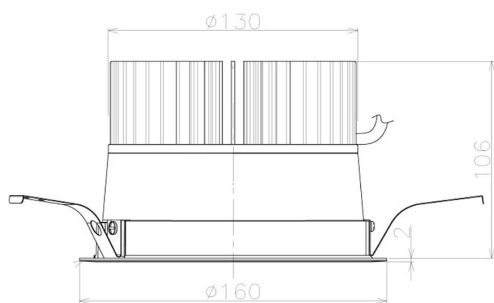

Item no. DD098-4540MW8535L

Series Name: Φ 150 Spark (Swallow Cone)

Installation	Recessed mount
Type	
Fixture wattage	44.3W
Beam angle	34 deg
Color Temp.	3500K
CRI	Ra>85
Luminous	4840 lm
Body	Die-cast aluminum alloy
Body finish	N/A
Trim finish	White
Reflector finish	Mirror
IP Rate	IP20
Light source	COB module
Input Voltage	AC220~240V
Dimming Type	Non-Dimmable
Certificate	CE, CCC
Cut Hole	150mm

Height (Weight)	
65.3W	127 (1.4kg)
48.5W	127 (1.4kg)
44.3W	108 (1.2kg)
33.8W	108 (1.2kg)
30.3W	108 (1.2kg)
23.0W	78 (0.9kg)