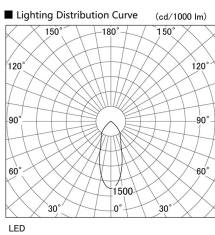

Item no. DD098-4540MW8535L

Series Name: Φ 150 Spark (Swallow Cone)

Installation	Recessed mount
Type	
Fixture wattage	44.3W
Beam angle	34 deg
Color Temp.	3500K
CRI	Ra>85
Luminous	4840 lm
Body	Die-cast aluminum alloy
Body finish	N/A
Trim finish	White
Reflector finish	Mirror
IP Rate	IP20
Light source	COB module
Input Voltage	AC220~240V
Dimming Type	Non-Dimmable
Certificate	CE, CCC
Cut Hole	150mm

Height (Weight)	
65.3W	127 (1.4kg)
48.5W	127 (1.4kg)
44.3W	108 (1.2kg)
33.8W	108 (1.2kg)
30.3W	108 (1.2kg)
23.0W	78 (0.9kg)