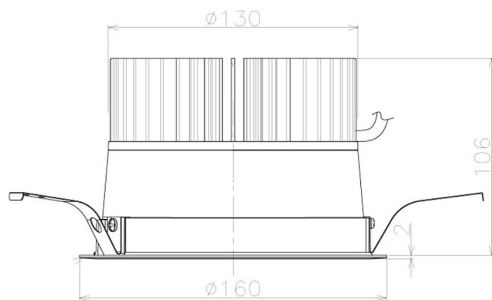

Item no. DD098-4540MW8540L

Series Name:  $\Phi$ 150 Spark (Swallow Cone)

Installation	Recessed mount
Type	$\Phi$ 150 Spark (Swallow Cone)
Fixture wattage	44.3W
Beam angle	34 deg
Color Temp.	4000K
CRI	Ra>85
Luminous	4887 lm
Body	Die-cast aluminum alloy
Body finish	N/A
Trim finish	White
Reflector finish	Mirror
IP Rate	IP20
Light source	COB module
Input Voltage	AC220~240V
Dimming Type	Non-Dimmable
Certificate	CE, CCC
Cut Hole	150mm

Height (Weight)	
65.3W	127 (1.4kg)
48.5W	127 (1.4kg)
44.3W	108 (1.2kg)
33.8W	108 (1.2kg)
30.3W	108 (1.2kg)
23.0W	78 (0.9kg)