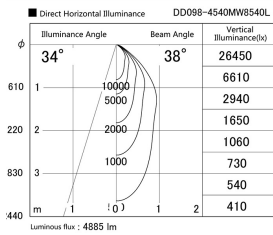

Item no. DD098-4540MW8540L

Series Name:  $\Phi$ 150 Spark (Swallow Cone)

Installation	Recessed mount
Type	$\Phi$ 150 Spark (Swallow Cone)
Fixture wattage	44.3W
Beam angle	34 deg
Color Temp.	4000K
CRI	Ra>85
Luminous	4887 lm
Body	Die-cast aluminum alloy
Body finish	N/A
Trim finish	White
Reflector finish	Mirror
IP Rate	IP20
Light source	COB module
Input Voltage	AC220~240V
Dimming Type	Non-Dimmable
Certificate	CE, CCC
Cut Hole	150mm

Height (Weight)	
65.3W	127 (1.4kg)
48.5W	127 (1.4kg)
44.3W	108 (1.2kg)
33.8W	108 (1.2kg)
30.3W	108 (1.2kg)
23.0W	78 (0.9kg)