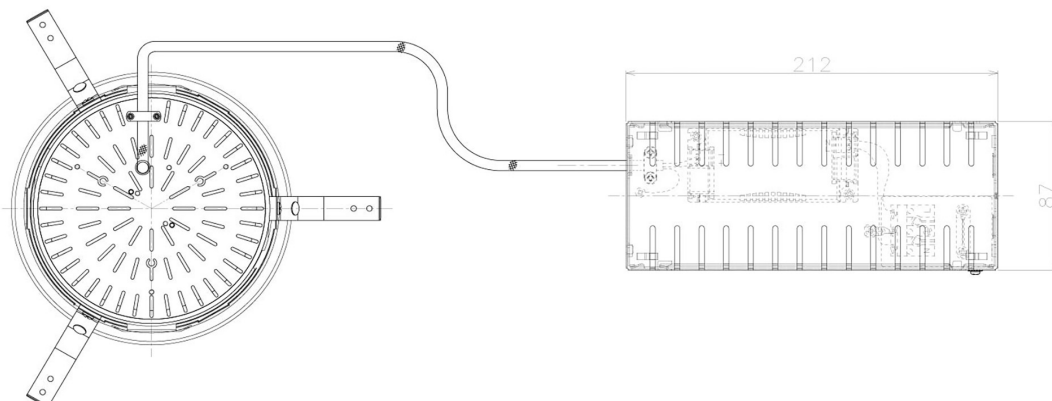

Item no. DD098-4540MW8540L

Series Name: Φ 150 Spark (Swallow Cone)

Installation	Recessed mount
Type	
Fixture wattage	44.3W
Beam angle	34 deg
Color Temp.	4000K
CRI	Ra>85
Luminous	4887 lm
Body	Die-cast aluminum alloy
Body finish	N/A
Trim finish	White
Reflector finish	Mirror
IP Rate	IP20
Light source	COB module
Input Voltage	AC220~240V
Dimming Type	Non-Dimmable
Certificate	CE, CCC
Cut Hole	150mm

Height (Weight)	
65.3W	127 (1.4kg)
48.5W	127 (1.4kg)
44.3W	108 (1.2kg)
33.8W	108 (1.2kg)
30.3W	108 (1.2kg)
23.0W	78 (0.9kg)