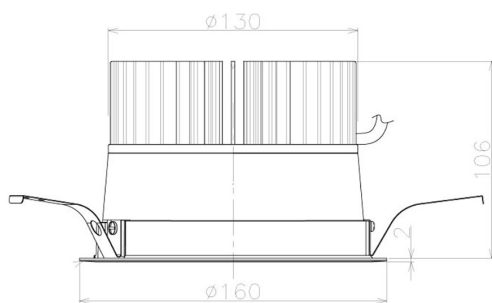

Item no. DD098-4540MW8540L

Series Name: Φ 150 Spark (Swallow Cone)

Installation	Recessed mount
Type	
Fixture wattage	44.3W
Beam angle	34 deg
Color Temp.	4000K
CRI	Ra>85
Luminous	4887 lm
Body	Die-cast aluminum alloy
Body finish	N/A
Trim finish	White
Reflector finish	Mirror
IP Rate	IP20
Light source	COB module
Input Voltage	AC220~240V
Dimming Type	Non-Dimmable
Certificate	CE, CCC
Cut Hole	150mm

Height (Weight)	
65.3W	127 (1.4kg)
48.5W	127 (1.4kg)
44.3W	108 (1.2kg)
33.8W	108 (1.2kg)
30.3W	108 (1.2kg)
23.0W	78 (0.9kg)