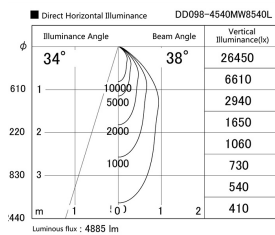

Item no. DD098-4540MW8540L

Series Name: Φ 150 Spark (Swallow Cone)

Installation	Recessed mount
Type	
Fixture wattage	44.3W
Beam angle	34 deg
Color Temp.	4000K
CRI	Ra>85
Luminous	4887 lm
Body	Die-cast aluminum alloy
Body finish	N/A
Trim finish	White
Reflector finish	Mirror
IP Rate	IP20
Light source	COB module
Input Voltage	AC220~240V
Dimming Type	Non-Dimmable
Certificate	CE, CCC
Cut Hole	150mm

Height (Weight)	
65.3W	127 (1.4kg)
48.5W	127 (1.4kg)
44.3W	108 (1.2kg)
33.8W	108 (1.2kg)
30.3W	108 (1.2kg)
23.0W	78 (0.9kg)