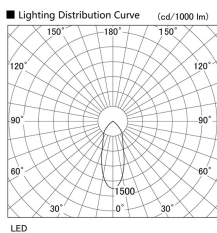

Item no. DD098-4540MW8540L

Series Name: Φ 150 Spark (Swallow Cone)

Installation	Recessed mount
Type	
Fixture wattage	44.3W
Beam angle	34 deg
Color Temp.	4000K
CRI	Ra>85
Luminous	4887 lm
Body	Die-cast aluminum alloy
Body finish	N/A
Trim finish	White
Reflector finish	Mirror
IP Rate	IP20
Light source	COB module
Input Voltage	AC220~240V
Dimming Type	Non-Dimmable
Certificate	CE, CCC
Cut Hole	150mm

Height (Weight)	
65.3W	127 (1.4kg)
48.5W	127 (1.4kg)
44.3W	108 (1.2kg)
33.8W	108 (1.2kg)
30.3W	108 (1.2kg)
23.0W	78 (0.9kg)