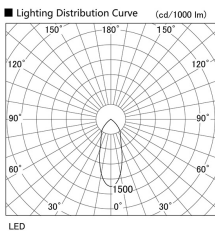

Item no. DD098-4540MW8540L

Series Name:  $\Phi$ 150 Spark (Swallow Cone)

Installation	Recessed mount
Type	$\Phi$ 150 Spark (Swallow Cone)
Fixture wattage	44.3W
Beam angle	34 deg
Color Temp.	4000K
CRI	Ra>85
Luminous	4887 lm
Body	Die-cast aluminum alloy
Body finish	N/A
Trim finish	White
Reflector finish	Mirror
IP Rate	IP20
Light source	COB module
Input Voltage	AC220~240V
Dimming Type	Non-Dimmable
Certificate	CE, CCC
Cut Hole	150mm

Height (Weight)	
65.3W	127 (1.4kg)
48.5W	127 (1.4kg)
44.3W	108 (1.2kg)
33.8W	108 (1.2kg)
30.3W	108 (1.2kg)
23.0W	78 (0.9kg)