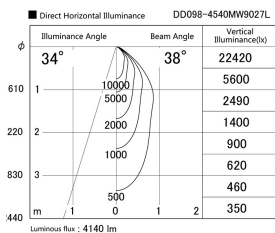

Item no. DD098-4540MW9027L

Series Name: Φ 150 Spark (Swallow Cone)

Installation	Recessed mount
Type	Φ 150 Spark (Swallow Cone)
Fixture wattage	44.3W
Beam angle	34 deg
Color Temp.	2700K
CRI	Ra>90
Luminous	4142 lm
Body	Die-cast aluminum alloy
Body finish	N/A
Trim finish	White
Reflector finish	Mirror
IP Rate	IP20
Light source	COB module
Input Voltage	AC220~240V
Dimming Type	Non-Dimmable
Certificate	CE, CCC
Cut Hole	150mm

Height (Weight)	
65.3W	127 (1.4kg)
48.5W	127 (1.4kg)
44.3W	108 (1.2kg)
33.8W	108 (1.2kg)
30.3W	108 (1.2kg)
23.0W	78 (0.9kg)