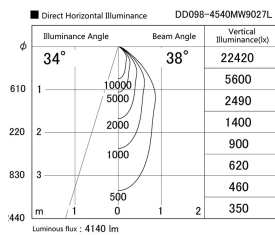

Item no. DD098-4540MW9027L

Series Name: Φ 150 Spark (Swallow Cone)

Installation	Recessed mount
Type	
Fixture wattage	44.3W
Beam angle	34 deg
Color Temp.	2700K
CRI	Ra>90
Luminous	4142 lm
Body	Die-cast aluminum alloy
Body finish	N/A
Trim finish	White
Reflector finish	Mirror
IP Rate	IP20
Light source	COB module
Input Voltage	AC220~240V
Dimming Type	Non-Dimmable
Certificate	CE, CCC
Cut Hole	150mm

Height (Weight)	
65.3W	127 (1.4kg)
48.5W	127 (1.4kg)
44.3W	108 (1.2kg)
33.8W	108 (1.2kg)
30.3W	108 (1.2kg)
23.0W	78 (0.9kg)