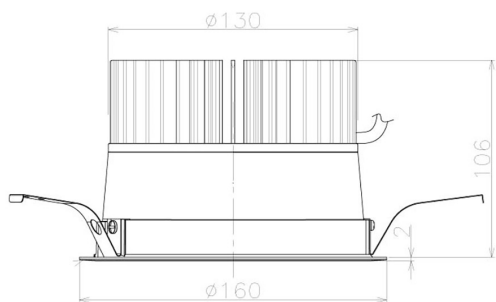

Item no. DD098-4540MW9027L

Series Name: Φ 150 Spark (Swallow Cone)

Installation	Recessed mount
Type	Φ 150 Spark (Swallow Cone)
Fixture wattage	44.3W
Beam angle	34 deg
Color Temp.	2700K
CRI	Ra>90
Luminous	4142 lm
Body	Die-cast aluminum alloy
Body finish	N/A
Trim finish	White
Reflector finish	Mirror
IP Rate	IP20
Light source	COB module
Input Voltage	AC220~240V
Dimming Type	Non-Dimmable
Certificate	CE, CCC
Cut Hole	150mm

Height (Weight)	
65.3W	127 (1.4kg)
48.5W	127 (1.4kg)
44.3W	108 (1.2kg)
33.8W	108 (1.2kg)
30.3W	108 (1.2kg)
23.0W	78 (0.9kg)