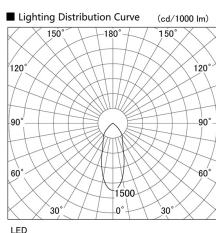

Item no. DD098-4540MW9027L

Series Name: Φ 150 Spark (Swallow Cone)

Installation	Recessed mount
Type	Φ 150 Spark (Swallow Cone)
Fixture wattage	44.3W
Beam angle	34 deg
Color Temp.	2700K
CRI	Ra>90
Luminous	4142 lm
Body	Die-cast aluminum alloy
Body finish	N/A
Trim finish	White
Reflector finish	Mirror
IP Rate	IP20
Light source	COB module
Input Voltage	AC220~240V
Dimming Type	Non-Dimmable
Certificate	CE, CCC
Cut Hole	150mm

Height (Weight)	
65.3W	127 (1.4kg)
48.5W	127 (1.4kg)
44.3W	108 (1.2kg)
33.8W	108 (1.2kg)
30.3W	108 (1.2kg)
23.0W	78 (0.9kg)