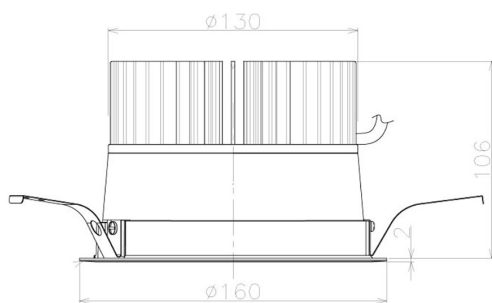

Item no. DD098-4540MW9027L

Series Name: Φ 150 Spark (Swallow Cone)

Installation	Recessed mount
Type	
Fixture wattage	44.3W
Beam angle	34 deg
Color Temp.	2700K
CRI	Ra>90
Luminous	4142 lm
Body	Die-cast aluminum alloy
Body finish	N/A
Trim finish	White
Reflector finish	Mirror
IP Rate	IP20
Light source	COB module
Input Voltage	AC220~240V
Dimming Type	Non-Dimmable
Certificate	CE, CCC
Cut Hole	150mm

Height (Weight)	
65.3W	127 (1.4kg)
48.5W	127 (1.4kg)
44.3W	108 (1.2kg)
33.8W	108 (1.2kg)
30.3W	108 (1.2kg)
23.0W	78 (0.9kg)