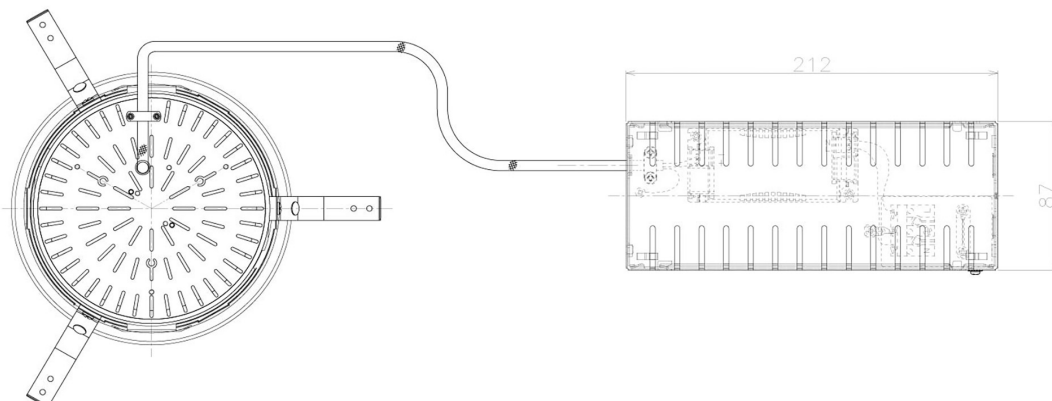

Item no. DD098-4540MW9027L

Series Name: Φ 150 Spark (Swallow Cone)

Installation	Recessed mount
Type	
Fixture wattage	44.3W
Beam angle	34 deg
Color Temp.	2700K
CRI	Ra>90
Luminous	4142 lm
Body	Die-cast aluminum alloy
Body finish	N/A
Trim finish	White
Reflector finish	Mirror
IP Rate	IP20
Light source	COB module
Input Voltage	AC220~240V
Dimming Type	Non-Dimmable
Certificate	CE, CCC
Cut Hole	150mm

Height (Weight)	
65.3W	127 (1.4kg)
48.5W	127 (1.4kg)
44.3W	108 (1.2kg)
33.8W	108 (1.2kg)
30.3W	108 (1.2kg)
23.0W	78 (0.9kg)