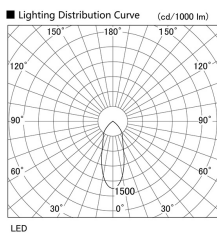

Item no. DD098-4540MW9027L

Series Name: Φ 150 Spark (Swallow Cone)

Installation	Recessed mount
Type	
Fixture wattage	44.3W
Beam angle	34 deg
Color Temp.	2700K
CRI	Ra>90
Luminous	4142 lm
Body	Die-cast aluminum alloy
Body finish	N/A
Trim finish	White
Reflector finish	Mirror
IP Rate	IP20
Light source	COB module
Input Voltage	AC220~240V
Dimming Type	Non-Dimmable
Certificate	CE, CCC
Cut Hole	150mm

Height (Weight)	
65.3W	127 (1.4kg)
48.5W	127 (1.4kg)
44.3W	108 (1.2kg)
33.8W	108 (1.2kg)
30.3W	108 (1.2kg)
23.0W	78 (0.9kg)