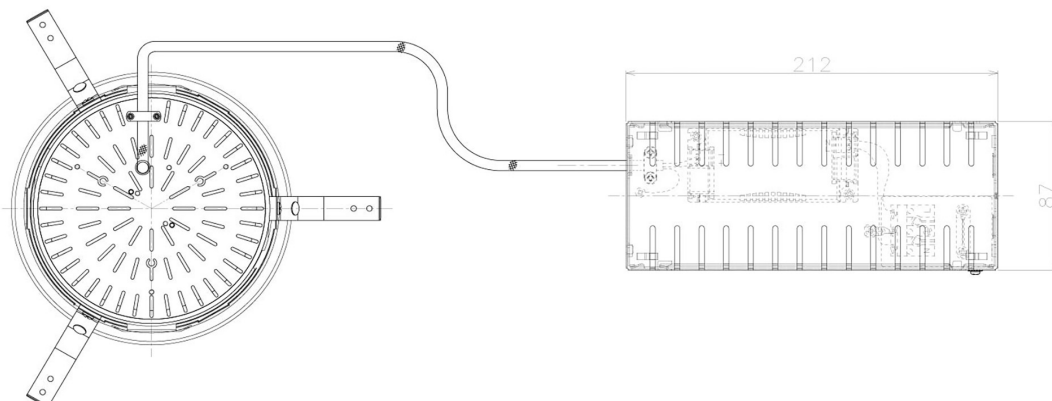

Item no. DD098-4540MW9030L

Series Name:  $\Phi$ 150 Spark (Swallow Cone)

Installation	Recessed mount
Type	
Fixture wattage	44.3W
Beam angle	34 deg
Color Temp.	3000K
CRI	Ra>90
Luminous	4314 lm
Body	Die-cast aluminum alloy
Body finish	N/A
Trim finish	White
Reflector finish	Mirror
IP Rate	IP20
Light source	COB module
Input Voltage	AC220~240V
Dimming Type	Non-Dimmable
Certificate	CE, CCC
Cut Hole	150mm

Height (Weight)	
65.3W	127 (1.4kg)
48.5W	127 (1.4kg)
44.3W	108 (1.2kg)
33.8W	108 (1.2kg)
30.3W	108 (1.2kg)
23.0W	78 (0.9kg)