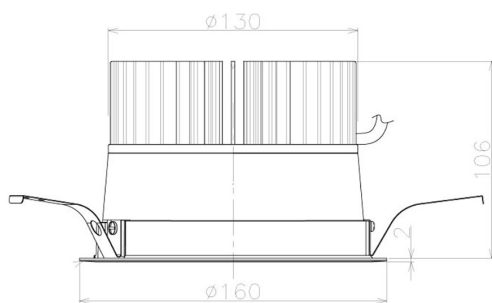

Item no. DD098-4540MW9030L

Series Name:  $\Phi$ 150 Spark (Swallow Cone)

Installation	Recessed mount
Type	
Fixture wattage	44.3W
Beam angle	34 deg
Color Temp.	3000K
CRI	Ra>90
Luminous	4314 lm
Body	Die-cast aluminum alloy
Body finish	N/A
Trim finish	White
Reflector finish	Mirror
IP Rate	IP20
Light source	COB module
Input Voltage	AC220~240V
Dimming Type	Non-Dimmable
Certificate	CE, CCC
Cut Hole	150mm

Height (Weight)	
65.3W	127 (1.4kg)
48.5W	127 (1.4kg)
44.3W	108 (1.2kg)
33.8W	108 (1.2kg)
30.3W	108 (1.2kg)
23.0W	78 (0.9kg)