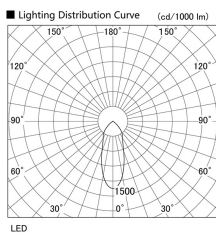

Item no. DD098-4540MW9030L

Series Name:  $\Phi$ 150 Spark (Swallow Cone)

Installation	Recessed mount
Type	
Fixture wattage	44.3W
Beam angle	34 deg
Color Temp.	3000K
CRI	Ra>90
Luminous	4314 lm
Body	Die-cast aluminum alloy
Body finish	N/A
Trim finish	White
Reflector finish	Mirror
IP Rate	IP20
Light source	COB module
Input Voltage	AC220~240V
Dimming Type	Non-Dimmable
Certificate	CE, CCC
Cut Hole	150mm

Height (Weight)	
65.3W	127 (1.4kg)
48.5W	127 (1.4kg)
44.3W	108 (1.2kg)
33.8W	108 (1.2kg)
30.3W	108 (1.2kg)
23.0W	78 (0.9kg)