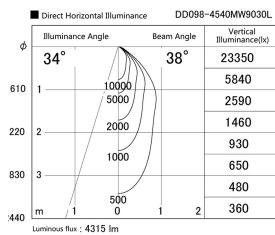

Item no. DD098-4540MW9030L

Series Name:  $\Phi$ 150 Spark (Swallow Cone)

Installation	Recessed mount
Type	
Fixture wattage	44.3W
Beam angle	34 deg
Color Temp.	3000K
CRI	Ra>90
Luminous	4314 lm
Body	Die-cast aluminum alloy
Body finish	N/A
Trim finish	White
Reflector finish	Mirror
IP Rate	IP20
Light source	COB module
Input Voltage	AC220~240V
Dimming Type	Non-Dimmable
Certificate	CE, CCC
Cut Hole	150mm

Height (Weight)	
65.3W	127 (1.4kg)
48.5W	127 (1.4kg)
44.3W	108 (1.2kg)
33.8W	108 (1.2kg)
30.3W	108 (1.2kg)
23.0W	78 (0.9kg)