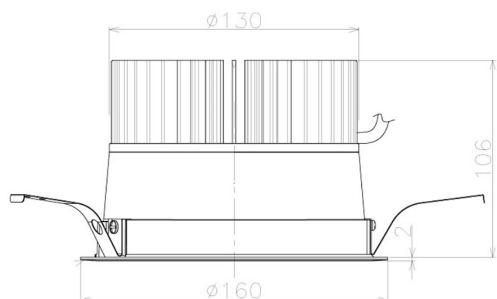

Item no. DD098-4540MW9035L

Series Name: Φ 150 Spark (Swallow Cone)

Installation	Recessed mount
Type	Φ 150 Spark (Swallow Cone)
Fixture wattage	44.3W
Beam angle	34 deg
Color Temp.	3500K
CRI	Ra>90
Luminous	4401 lm
Body	Die-cast aluminum alloy
Body finish	N/A
Trim finish	White
Reflector finish	Mirror
IP Rate	IP20
Light source	COB module
Input Voltage	AC220~240V
Dimming Type	Non-Dimmable
Certificate	CE, CCC
Cut Hole	150mm

Height (Weight)	
65.3W	127 (1.4kg)
48.5W	127 (1.4kg)
44.3W	108 (1.2kg)
33.8W	108 (1.2kg)
30.3W	108 (1.2kg)
23.0W	78 (0.9kg)