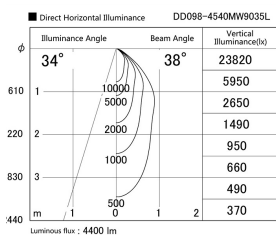

Item no. DD098-4540MW9035L

Series Name: Φ 150 Spark (Swallow Cone)

Installation	Recessed mount
Type	
Fixture wattage	44.3W
Beam angle	34 deg
Color Temp.	3500K
CRI	Ra>90
Luminous	4401 lm
Body	Die-cast aluminum alloy
Body finish	N/A
Trim finish	White
Reflector finish	Mirror
IP Rate	IP20
Light source	COB module
Input Voltage	AC220~240V
Dimming Type	Non-Dimmable
Certificate	CE, CCC
Cut Hole	150mm

Height (Weight)	
65.3W	127 (1.4kg)
48.5W	127 (1.4kg)
44.3W	108 (1.2kg)
33.8W	108 (1.2kg)
30.3W	108 (1.2kg)
23.0W	78 (0.9kg)