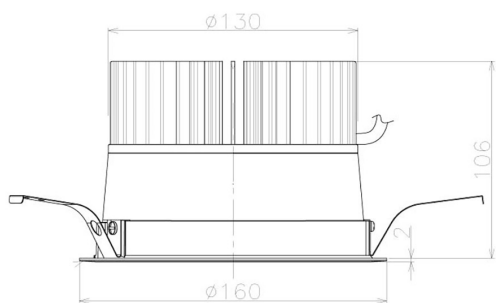

Item no. DD098-4540MW9035L

Series Name: Φ 150 Spark (Swallow Cone)

Installation	Recessed mount
Type	
Fixture wattage	44.3W
Beam angle	34 deg
Color Temp.	3500K
CRI	Ra>90
Luminous	4401 lm
Body	Die-cast aluminum alloy
Body finish	N/A
Trim finish	White
Reflector finish	Mirror
IP Rate	IP20
Light source	COB module
Input Voltage	AC220~240V
Dimming Type	Non-Dimmable
Certificate	CE, CCC
Cut Hole	150mm

Height (Weight)	
65.3W	127 (1.4kg)
48.5W	127 (1.4kg)
44.3W	108 (1.2kg)
33.8W	108 (1.2kg)
30.3W	108 (1.2kg)
23.0W	78 (0.9kg)