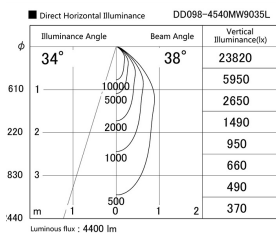

Item no. DD098-4540MW9035L

Series Name: Φ 150 Spark (Swallow Cone)

Installation	Recessed mount
Type	Φ 150 Spark (Swallow Cone)
Fixture wattage	44.3W
Beam angle	34 deg
Color Temp.	3500K
CRI	Ra>90
Luminous	4401 lm
Body	Die-cast aluminum alloy
Body finish	N/A
Trim finish	White
Reflector finish	Mirror
IP Rate	IP20
Light source	COB module
Input Voltage	AC220~240V
Dimming Type	Non-Dimmable
Certificate	CE, CCC
Cut Hole	150mm

Height (Weight)	
65.3W	127 (1.4kg)
48.5W	127 (1.4kg)
44.3W	108 (1.2kg)
33.8W	108 (1.2kg)
30.3W	108 (1.2kg)
23.0W	78 (0.9kg)