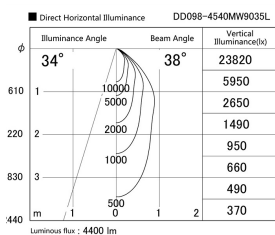

Item no. DD098-4540MW9035L

Series Name: Φ 150 Spark (Swallow Cone)

Installation	Recessed mount
Type	
Fixture wattage	44.3W
Beam angle	34 deg
Color Temp.	3500K
CRI	Ra>90
Luminous	4401 lm
Body	Die-cast aluminum alloy
Body finish	N/A
Trim finish	White
Reflector finish	Mirror
IP Rate	IP20
Light source	COB module
Input Voltage	AC220~240V
Dimming Type	Non-Dimmable
Certificate	CE, CCC
Cut Hole	150mm

Height (Weight)	
65.3W	127 (1.4kg)
48.5W	127 (1.4kg)
44.3W	108 (1.2kg)
33.8W	108 (1.2kg)
30.3W	108 (1.2kg)
23.0W	78 (0.9kg)