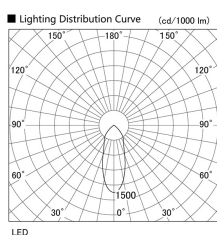

Item no. DD098-4540MW9035L

Series Name: Φ 150 Spark (Swallow Cone)

Installation	Recessed mount
Type	
Fixture wattage	44.3W
Beam angle	34 deg
Color Temp.	3500K
CRI	Ra>90
Luminous	4401 lm
Body	Die-cast aluminum alloy
Body finish	N/A
Trim finish	White
Reflector finish	Mirror
IP Rate	IP20
Light source	COB module
Input Voltage	AC220~240V
Dimming Type	Non-Dimmable
Certificate	CE, CCC
Cut Hole	150mm

Height (Weight)	
65.3W	127 (1.4kg)
48.5W	127 (1.4kg)
44.3W	108 (1.2kg)
33.8W	108 (1.2kg)
30.3W	108 (1.2kg)
23.0W	78 (0.9kg)