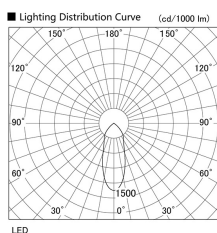

Item no. DD098-4540MW9035L

Series Name: Φ 150 Spark (Swallow Cone)

Installation	Recessed mount
Type	Φ 150 Spark (Swallow Cone)
Fixture wattage	44.3W
Beam angle	34 deg
Color Temp.	3500K
CRI	Ra>90
Luminous	4401 lm
Body	Die-cast aluminum alloy
Body finish	N/A
Trim finish	White
Reflector finish	Mirror
IP Rate	IP20
Light source	COB module
Input Voltage	AC220~240V
Dimming Type	Non-Dimmable
Certificate	CE, CCC
Cut Hole	150mm

Height (Weight)	
65.3W	127 (1.4kg)
48.5W	127 (1.4kg)
44.3W	108 (1.2kg)
33.8W	108 (1.2kg)
30.3W	108 (1.2kg)
23.0W	78 (0.9kg)