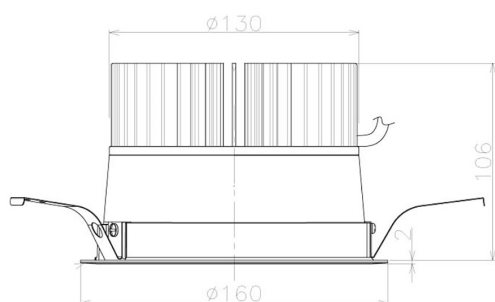

Item no. DD098-4540MW9035L

Series Name: Φ 150 Spark (Swallow Cone)

Installation	Recessed mount
Type	
Fixture wattage	44.3W
Beam angle	34 deg
Color Temp.	3500K
CRI	Ra>90
Luminous	4401 lm
Body	Die-cast aluminum alloy
Body finish	N/A
Trim finish	White
Reflector finish	Mirror
IP Rate	IP20
Light source	COB module
Input Voltage	AC220~240V
Dimming Type	Non-Dimmable
Certificate	CE, CCC
Cut Hole	150mm

Height (Weight)	
65.3W	127 (1.4kg)
48.5W	127 (1.4kg)
44.3W	108 (1.2kg)
33.8W	108 (1.2kg)
30.3W	108 (1.2kg)
23.0W	78 (0.9kg)