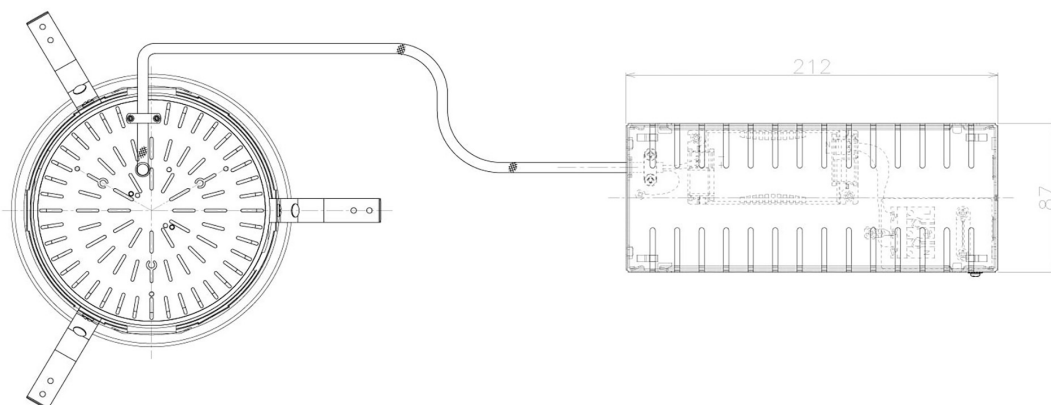

Item no. DD098-4540MW9035L

Series Name: Φ 150 Spark (Swallow Cone)

Installation	Recessed mount
Type	
Fixture wattage	44.3W
Beam angle	34 deg
Color Temp.	3500K
CRI	Ra>90
Luminous	4401 lm
Body	Die-cast aluminum alloy
Body finish	N/A
Trim finish	White
Reflector finish	Mirror
IP Rate	IP20
Light source	COB module
Input Voltage	AC220~240V
Dimming Type	Non-Dimmable
Certificate	CE, CCC
Cut Hole	150mm

Height (Weight)	
65.3W	127 (1.4kg)
48.5W	127 (1.4kg)
44.3W	108 (1.2kg)
33.8W	108 (1.2kg)
30.3W	108 (1.2kg)
23.0W	78 (0.9kg)