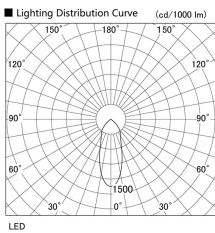

Item no. DD098-4540MW9040L

Series Name:  $\Phi$ 150 Spark (Swallow Cone)

Installation	Recessed mount
Type	$\Phi$ 150 Spark (Swallow Cone)
Fixture wattage	44.3W
Beam angle	34 deg
Color Temp.	4000K
CRI	Ra>90
Luminous	4444 lm
Body	Die-cast aluminum alloy
Body finish	N/A
Trim finish	White
Reflector finish	Mirror
IP Rate	IP20
Light source	COB module
Input Voltage	AC220~240V
Dimming Type	Non-Dimmable
Certificate	CE, CCC
Cut Hole	150mm

Height (Weight)	
65.3W	127 (1.4kg)
48.5W	127 (1.4kg)
44.3W	108 (1.2kg)
33.8W	108 (1.2kg)
30.3W	108 (1.2kg)
23.0W	78 (0.9kg)