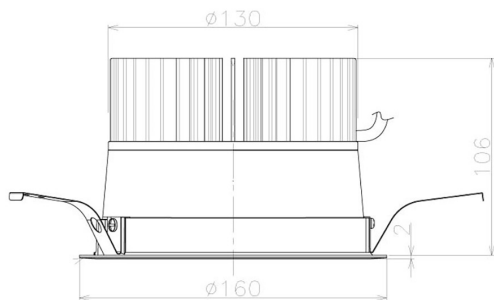

Item no. DD098-4540MW9040L

Series Name:  $\Phi$ 150 Spark (Swallow Cone)

Installation	Recessed mount
Type	$\Phi$ 150 Spark (Swallow Cone)
Fixture wattage	44.3W
Beam angle	34 deg
Color Temp.	4000K
CRI	Ra>90
Luminous	4444 lm
Body	Die-cast aluminum alloy
Body finish	N/A
Trim finish	White
Reflector finish	Mirror
IP Rate	IP20
Light source	COB module
Input Voltage	AC220~240V
Dimming Type	Non-Dimmable
Certificate	CE, CCC
Cut Hole	150mm

Height (Weight)	
65.3W	127 (1.4kg)
48.5W	127 (1.4kg)
44.3W	108 (1.2kg)
33.8W	108 (1.2kg)
30.3W	108 (1.2kg)
23.0W	78 (0.9kg)