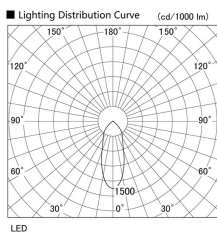

Item no. DD098-4540MW9040L

Series Name: Φ 150 Spark (Swallow Cone)

Installation	Recessed mount
Type	
Fixture wattage	44.3W
Beam angle	34 deg
Color Temp.	4000K
CRI	Ra>90
Luminous	4444 lm
Body	Die-cast aluminum alloy
Body finish	N/A
Trim finish	White
Reflector finish	Mirror
IP Rate	IP20
Light source	COB module
Input Voltage	AC220~240V
Dimming Type	Non-Dimmable
Certificate	CE, CCC
Cut Hole	150mm

Height (Weight)	
65.3W	127 (1.4kg)
48.5W	127 (1.4kg)
44.3W	108 (1.2kg)
33.8W	108 (1.2kg)
30.3W	108 (1.2kg)
23.0W	78 (0.9kg)