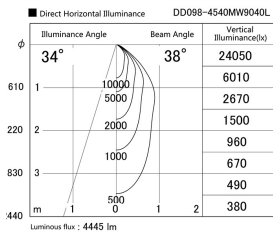

Item no. DD098-4540MW9040L

Series Name:  $\Phi$ 150 Spark (Swallow Cone)

Installation	Recessed mount
Type	$\Phi$ 150 Spark (Swallow Cone)
Fixture wattage	44.3W
Beam angle	34 deg
Color Temp.	4000K
CRI	Ra>90
Luminous	4444 lm
Body	Die-cast aluminum alloy
Body finish	N/A
Trim finish	White
Reflector finish	Mirror
IP Rate	IP20
Light source	COB module
Input Voltage	AC220~240V
Dimming Type	Non-Dimmable
Certificate	CE, CCC
Cut Hole	150mm

Height (Weight)	
65.3W	127 (1.4kg)
48.5W	127 (1.4kg)
44.3W	108 (1.2kg)
33.8W	108 (1.2kg)
30.3W	108 (1.2kg)
23.0W	78 (0.9kg)