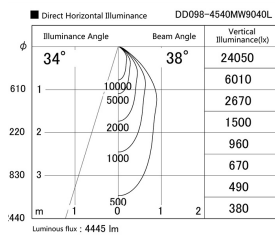

Item no. DD098-4540MW9040L

Series Name: Φ 150 Spark (Swallow Cone)

Installation	Recessed mount
Type	
Fixture wattage	44.3W
Beam angle	34 deg
Color Temp.	4000K
CRI	Ra>90
Luminous	4444 lm
Body	Die-cast aluminum alloy
Body finish	N/A
Trim finish	White
Reflector finish	Mirror
IP Rate	IP20
Light source	COB module
Input Voltage	AC220~240V
Dimming Type	Non-Dimmable
Certificate	CE, CCC
Cut Hole	150mm

Height (Weight)	
65.3W	127 (1.4kg)
48.5W	127 (1.4kg)
44.3W	108 (1.2kg)
33.8W	108 (1.2kg)
30.3W	108 (1.2kg)
23.0W	78 (0.9kg)