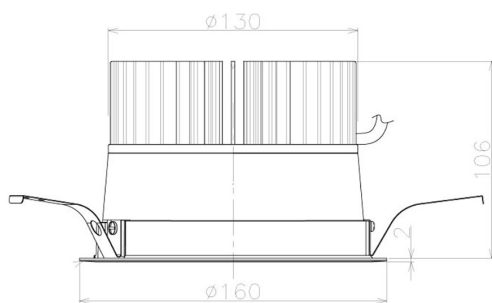

Item no. DD098-4540MW9040L

Series Name: Φ 150 Spark (Swallow Cone)

Installation	Recessed mount
Type	
Fixture wattage	44.3W
Beam angle	34 deg
Color Temp.	4000K
CRI	Ra>90
Luminous	4444 lm
Body	Die-cast aluminum alloy
Body finish	N/A
Trim finish	White
Reflector finish	Mirror
IP Rate	IP20
Light source	COB module
Input Voltage	AC220~240V
Dimming Type	Non-Dimmable
Certificate	CE, CCC
Cut Hole	150mm

Height (Weight)	
65.3W	127 (1.4kg)
48.5W	127 (1.4kg)
44.3W	108 (1.2kg)
33.8W	108 (1.2kg)
30.3W	108 (1.2kg)
23.0W	78 (0.9kg)