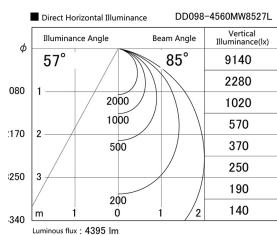

Item no. DD098-4560MW8527L

Series Name: Φ 150 Spark (Swallow Cone)

Installation	Recessed mount
Type	
Fixture wattage	44.3W
Beam angle	58 deg
Color Temp.	2700K
CRI	Ra>85
Luminous	4396 lm
Body	Die-cast aluminum alloy
Body finish	N/A
Trim finish	White
Reflector finish	Mirror
IP Rate	IP20
Light source	COB module
Input Voltage	AC220~240V
Dimming Type	Non-Dimmable
Certificate	CE, CCC
Cut Hole	150mm

Height (Weight)	
65.3W	127 (1.4kg)
48.5W	127 (1.4kg)
44.3W	108 (1.2kg)
33.8W	108 (1.2kg)
30.3W	108 (1.2kg)
23.0W	78 (0.9kg)