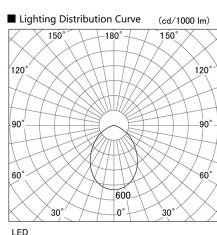

Item no. DD098-4560MW8527L

Series Name: Φ 150 Spark (Swallow Cone)

Installation	Recessed mount
Type	
Fixture wattage	44.3W
Beam angle	58 deg
Color Temp.	2700K
CRI	Ra>85
Luminous	4396 lm
Body	Die-cast aluminum alloy
Body finish	N/A
Trim finish	White
Reflector finish	Mirror
IP Rate	IP20
Light source	COB module
Input Voltage	AC220~240V
Dimming Type	Non-Dimmable
Certificate	CE, CCC
Cut Hole	150mm

Height (Weight)	
65.3W	127 (1.4kg)
48.5W	127 (1.4kg)
44.3W	108 (1.2kg)
33.8W	108 (1.2kg)
30.3W	108 (1.2kg)
23.0W	78 (0.9kg)