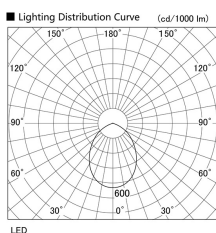

Item no. DD098-4560MW8527L

Series Name: Φ 150 Spark (Swallow Cone)

| | |
|------------------|---------------------------------|
| Installation | Recessed mount |
| Type | Φ 150 Spark (Swallow Cone) |
| Fixture wattage | 44.3W |
| Beam angle | 58 deg |
| Color Temp. | 2700K |
| CRI | Ra>85 |
| Luminous | 4396 lm |
| Body | Die-cast aluminum alloy |
| Body finish | N/A |
| Trim finish | White |
| Reflector finish | Mirror |
| IP Rate | IP20 |
| Light source | COB module |
| Input Voltage | AC220~240V |
| Dimming Type | Non-Dimmable |
| Certificate | CE, CCC |
| Cut Hole | 150mm |

| Height (Weight) | |
|-----------------|-------------|
| 65.3W | 127 (1.4kg) |
| 48.5W | 127 (1.4kg) |
| 44.3W | 108 (1.2kg) |
| 33.8W | 108 (1.2kg) |
| 30.3W | 108 (1.2kg) |
| 23.0W | 78 (0.9kg) |