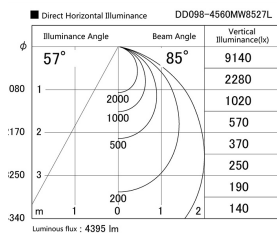

Item no. DD098-4560MW8527L

Series Name: Φ 150 Spark (Swallow Cone)

| | |
|------------------|---------------------------------|
| Installation | Recessed mount |
| Type | Φ 150 Spark (Swallow Cone) |
| Fixture wattage | 44.3W |
| Beam angle | 58 deg |
| Color Temp. | 2700K |
| CRI | Ra>85 |
| Luminous | 4396 lm |
| Body | Die-cast aluminum alloy |
| Body finish | N/A |
| Trim finish | White |
| Reflector finish | Mirror |
| IP Rate | IP20 |
| Light source | COB module |
| Input Voltage | AC220~240V |
| Dimming Type | Non-Dimmable |
| Certificate | CE, CCC |
| Cut Hole | 150mm |

| Height (Weight) | |
|-----------------|-------------|
| 65.3W | 127 (1.4kg) |
| 48.5W | 127 (1.4kg) |
| 44.3W | 108 (1.2kg) |
| 33.8W | 108 (1.2kg) |
| 30.3W | 108 (1.2kg) |
| 23.0W | 78 (0.9kg) |