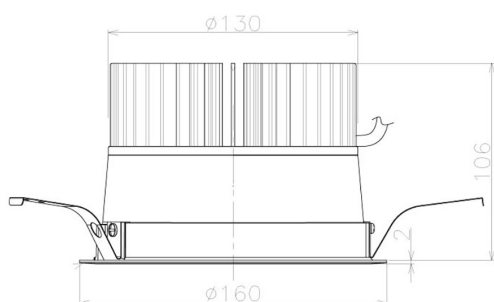

Item no. DD098-4560MW8527L

Series Name: Φ 150 Spark (Swallow Cone)

Installation	Recessed mount
Type	
Fixture wattage	44.3W
Beam angle	58 deg
Color Temp.	2700K
CRI	Ra>85
Luminous	4396 lm
Body	Die-cast aluminum alloy
Body finish	N/A
Trim finish	White
Reflector finish	Mirror
IP Rate	IP20
Light source	COB module
Input Voltage	AC220~240V
Dimming Type	Non-Dimmable
Certificate	CE, CCC
Cut Hole	150mm

Height (Weight)	
65.3W	127 (1.4kg)
48.5W	127 (1.4kg)
44.3W	108 (1.2kg)
33.8W	108 (1.2kg)
30.3W	108 (1.2kg)
23.0W	78 (0.9kg)