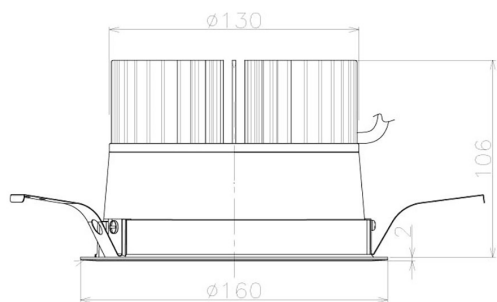

Item no. DD098-4560MW8527L

Series Name: Φ 150 Spark (Swallow Cone)

| | |
|------------------|---------------------------------|
| Installation | Recessed mount |
| Type | Φ 150 Spark (Swallow Cone) |
| Fixture wattage | 44.3W |
| Beam angle | 58 deg |
| Color Temp. | 2700K |
| CRI | Ra>85 |
| Luminous | 4396 lm |
| Body | Die-cast aluminum alloy |
| Body finish | N/A |
| Trim finish | White |
| Reflector finish | Mirror |
| IP Rate | IP20 |
| Light source | COB module |
| Input Voltage | AC220~240V |
| Dimming Type | Non-Dimmable |
| Certificate | CE, CCC |
| Cut Hole | 150mm |

| Height (Weight) | |
|-----------------|-------------|
| 65.3W | 127 (1.4kg) |
| 48.5W | 127 (1.4kg) |
| 44.3W | 108 (1.2kg) |
| 33.8W | 108 (1.2kg) |
| 30.3W | 108 (1.2kg) |
| 23.0W | 78 (0.9kg) |