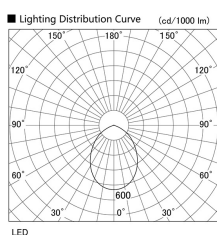

Item no. DD098-4560MW8530L

Series Name: Φ 150 Spark (Swallow Cone)

Installation	Recessed mount
Type	
Fixture wattage	44.3W
Beam angle	58 deg
Color Temp.	3000K
CRI	Ra>85
Luminous	4579 lm
Body	Die-cast aluminum alloy
Body finish	N/A
Trim finish	White
Reflector finish	Mirror
IP Rate	IP20
Light source	COB module
Input Voltage	AC220~240V
Dimming Type	Non-Dimmable
Certificate	CE, CCC
Cut Hole	150mm

Height (Weight)	
65.3W	127 (1.4kg)
48.5W	127 (1.4kg)
44.3W	108 (1.2kg)
33.8W	108 (1.2kg)
30.3W	108 (1.2kg)
23.0W	78 (0.9kg)