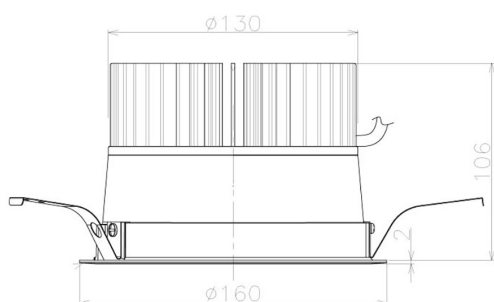

Item no. DD098-4560MW8530L

Series Name: Φ 150 Spark (Swallow Cone)

Installation	Recessed mount
Type	
Fixture wattage	44.3W
Beam angle	58 deg
Color Temp.	3000K
CRI	Ra>85
Luminous	4579 lm
Body	Die-cast aluminum alloy
Body finish	N/A
Trim finish	White
Reflector finish	Mirror
IP Rate	IP20
Light source	COB module
Input Voltage	AC220~240V
Dimming Type	Non-Dimmable
Certificate	CE, CCC
Cut Hole	150mm

Height (Weight)	
65.3W	127 (1.4kg)
48.5W	127 (1.4kg)
44.3W	108 (1.2kg)
33.8W	108 (1.2kg)
30.3W	108 (1.2kg)
23.0W	78 (0.9kg)