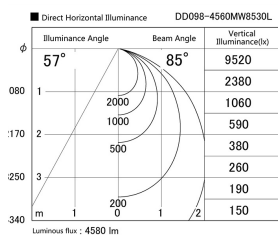

Item no. DD098-4560MW8530L

Series Name: Φ 150 Spark (Swallow Cone)

Installation	Recessed mount
Type	
Fixture wattage	44.3W
Beam angle	58 deg
Color Temp.	3000K
CRI	Ra>85
Luminous	4579 lm
Body	Die-cast aluminum alloy
Body finish	N/A
Trim finish	White
Reflector finish	Mirror
IP Rate	IP20
Light source	COB module
Input Voltage	AC220~240V
Dimming Type	Non-Dimmable
Certificate	CE, CCC
Cut Hole	150mm

Height (Weight)	
65.3W	127 (1.4kg)
48.5W	127 (1.4kg)
44.3W	108 (1.2kg)
33.8W	108 (1.2kg)
30.3W	108 (1.2kg)
23.0W	78 (0.9kg)