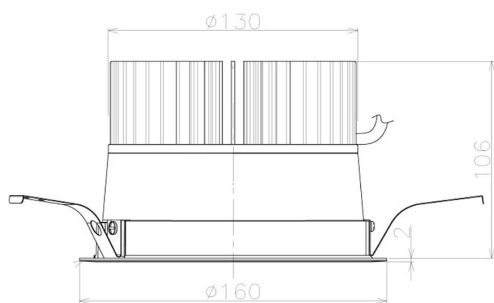

Item no. DD098-4560MW8535L

Series Name: Φ 150 Spark (Swallow Cone)

Installation	Recessed mount
Type	
Fixture wattage	44.3W
Beam angle	58 deg
Color Temp.	3500K
CRI	Ra>85
Luminous	4671 lm
Body	Die-cast aluminum alloy
Body finish	N/A
Trim finish	White
Reflector finish	Mirror
IP Rate	IP20
Light source	COB module
Input Voltage	AC220~240V
Dimming Type	Non-Dimmable
Certificate	CE, CCC
Cut Hole	150mm

Height (Weight)	
65.3W	127 (1.4kg)
48.5W	127 (1.4kg)
44.3W	108 (1.2kg)
33.8W	108 (1.2kg)
30.3W	108 (1.2kg)
23.0W	78 (0.9kg)