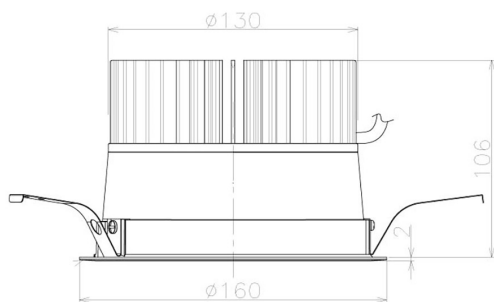

Item no. DD098-4560MW8535L

Series Name:  $\Phi$ 150 Spark (Swallow Cone)

Installation	Recessed mount
Type	$\Phi$ 150 Spark (Swallow Cone)
Fixture wattage	44.3W
Beam angle	58 deg
Color Temp.	3500K
CRI	Ra>85
Luminous	4671 lm
Body	Die-cast aluminum alloy
Body finish	N/A
Trim finish	White
Reflector finish	Mirror
IP Rate	IP20
Light source	COB module
Input Voltage	AC220~240V
Dimming Type	Non-Dimmable
Certificate	CE, CCC
Cut Hole	150mm

Height (Weight)	
65.3W	127 (1.4kg)
48.5W	127 (1.4kg)
44.3W	108 (1.2kg)
33.8W	108 (1.2kg)
30.3W	108 (1.2kg)
23.0W	78 (0.9kg)