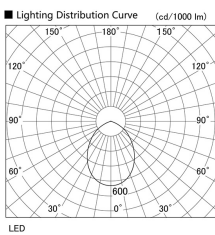

Item no. DD098-4560MW8535L

Series Name: Φ 150 Spark (Swallow Cone)

Installation	Recessed mount
Type	
Fixture wattage	44.3W
Beam angle	58 deg
Color Temp.	3500K
CRI	Ra>85
Luminous	4671 lm
Body	Die-cast aluminum alloy
Body finish	N/A
Trim finish	White
Reflector finish	Mirror
IP Rate	IP20
Light source	COB module
Input Voltage	AC220~240V
Dimming Type	Non-Dimmable
Certificate	CE, CCC
Cut Hole	150mm

Height (Weight)	
65.3W	127 (1.4kg)
48.5W	127 (1.4kg)
44.3W	108 (1.2kg)
33.8W	108 (1.2kg)
30.3W	108 (1.2kg)
23.0W	78 (0.9kg)