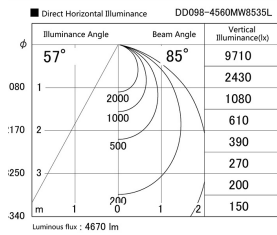

Item no. DD098-4560MW8535L

Series Name: Φ 150 Spark (Swallow Cone)

Installation	Recessed mount
Type	
Fixture wattage	44.3W
Beam angle	58 deg
Color Temp.	3500K
CRI	Ra>85
Luminous	4671 lm
Body	Die-cast aluminum alloy
Body finish	N/A
Trim finish	White
Reflector finish	Mirror
IP Rate	IP20
Light source	COB module
Input Voltage	AC220~240V
Dimming Type	Non-Dimmable
Certificate	CE, CCC
Cut Hole	150mm

Height (Weight)	
65.3W	127 (1.4kg)
48.5W	127 (1.4kg)
44.3W	108 (1.2kg)
33.8W	108 (1.2kg)
30.3W	108 (1.2kg)
23.0W	78 (0.9kg)