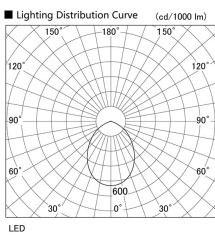

Item no. DD098-4560MW8535L

Series Name:  $\Phi$ 150 Spark (Swallow Cone)

Installation	Recessed mount
Type	$\Phi$ 150 Spark (Swallow Cone)
Fixture wattage	44.3W
Beam angle	58 deg
Color Temp.	3500K
CRI	Ra>85
Luminous	4671 lm
Body	Die-cast aluminum alloy
Body finish	N/A
Trim finish	White
Reflector finish	Mirror
IP Rate	IP20
Light source	COB module
Input Voltage	AC220~240V
Dimming Type	Non-Dimmable
Certificate	CE, CCC
Cut Hole	150mm

Height (Weight)	
65.3W	127 (1.4kg)
48.5W	127 (1.4kg)
44.3W	108 (1.2kg)
33.8W	108 (1.2kg)
30.3W	108 (1.2kg)
23.0W	78 (0.9kg)