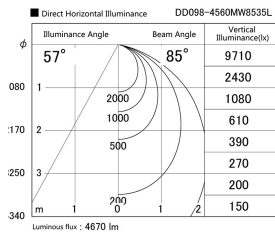

Item no. DD098-4560MW8535L

Series Name:  $\Phi$ 150 Spark (Swallow Cone)

Installation	Recessed mount
Type	$\Phi$ 150 Spark (Swallow Cone)
Fixture wattage	44.3W
Beam angle	58 deg
Color Temp.	3500K
CRI	Ra>85
Luminous	4671 lm
Body	Die-cast aluminum alloy
Body finish	N/A
Trim finish	White
Reflector finish	Mirror
IP Rate	IP20
Light source	COB module
Input Voltage	AC220~240V
Dimming Type	Non-Dimmable
Certificate	CE, CCC
Cut Hole	150mm

Height (Weight)	
65.3W	127 (1.4kg)
48.5W	127 (1.4kg)
44.3W	108 (1.2kg)
33.8W	108 (1.2kg)
30.3W	108 (1.2kg)
23.0W	78 (0.9kg)