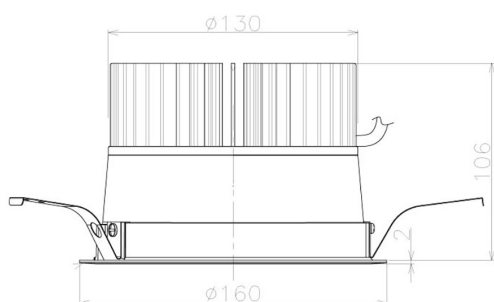

Item no. DD098-4560MW8540L

Series Name: Φ 150 Spark (Swallow Cone)

Installation	Recessed mount
Type	
Fixture wattage	44.3W
Beam angle	58 deg
Color Temp.	4000K
CRI	Ra>85
Luminous	4716 lm
Body	Die-cast aluminum alloy
Body finish	N/A
Trim finish	White
Reflector finish	Mirror
IP Rate	IP20
Light source	COB module
Input Voltage	AC220~240V
Dimming Type	Non-Dimmable
Certificate	CE, CCC
Cut Hole	150mm

Height (Weight)	
65.3W	127 (1.4kg)
48.5W	127 (1.4kg)
44.3W	108 (1.2kg)
33.8W	108 (1.2kg)
30.3W	108 (1.2kg)
23.0W	78 (0.9kg)