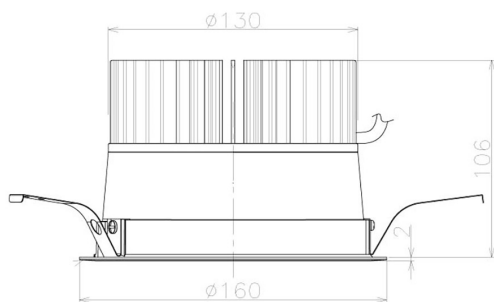

Item no. DD098-4560MW8540L

Series Name: Φ 150 Spark (Swallow Cone)

| | |
|------------------|---------------------------------|
| Installation | Recessed mount |
| Type | Φ 150 Spark (Swallow Cone) |
| Fixture wattage | 44.3W |
| Beam angle | 58 deg |
| Color Temp. | 4000K |
| CRI | Ra>85 |
| Luminous | 4716 lm |
| Body | Die-cast aluminum alloy |
| Body finish | N/A |
| Trim finish | White |
| Reflector finish | Mirror |
| IP Rate | IP20 |
| Light source | COB module |
| Input Voltage | AC220~240V |
| Dimming Type | Non-Dimmable |
| Certificate | CE, CCC |
| Cut Hole | 150mm |

| Height (Weight) | |
|-----------------|-------------|
| 65.3W | 127 (1.4kg) |
| 48.5W | 127 (1.4kg) |
| 44.3W | 108 (1.2kg) |
| 33.8W | 108 (1.2kg) |
| 30.3W | 108 (1.2kg) |
| 23.0W | 78 (0.9kg) |