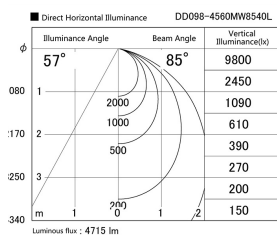

Item no. DD098-4560MW8540L

Series Name: Φ 150 Spark (Swallow Cone)

Installation	Recessed mount
Type	
Fixture wattage	44.3W
Beam angle	58 deg
Color Temp.	4000K
CRI	Ra>85
Luminous	4716 lm
Body	Die-cast aluminum alloy
Body finish	N/A
Trim finish	White
Reflector finish	Mirror
IP Rate	IP20
Light source	COB module
Input Voltage	AC220~240V
Dimming Type	Non-Dimmable
Certificate	CE, CCC
Cut Hole	150mm

Height (Weight)	
65.3W	127 (1.4kg)
48.5W	127 (1.4kg)
44.3W	108 (1.2kg)
33.8W	108 (1.2kg)
30.3W	108 (1.2kg)
23.0W	78 (0.9kg)