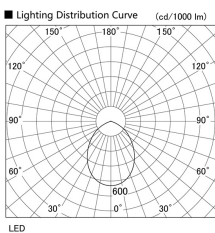

Item no. DD098-4560MW8540L

Series Name: Φ 150 Spark (Swallow Cone)

| | |
|------------------|---------------------------------|
| Installation | Recessed mount |
| Type | Φ 150 Spark (Swallow Cone) |
| Fixture wattage | 44.3W |
| Beam angle | 58 deg |
| Color Temp. | 4000K |
| CRI | Ra>85 |
| Luminous | 4716 lm |
| Body | Die-cast aluminum alloy |
| Body finish | N/A |
| Trim finish | White |
| Reflector finish | Mirror |
| IP Rate | IP20 |
| Light source | COB module |
| Input Voltage | AC220~240V |
| Dimming Type | Non-Dimmable |
| Certificate | CE, CCC |
| Cut Hole | 150mm |

| Height (Weight) | |
|-----------------|-------------|
| 65.3W | 127 (1.4kg) |
| 48.5W | 127 (1.4kg) |
| 44.3W | 108 (1.2kg) |
| 33.8W | 108 (1.2kg) |
| 30.3W | 108 (1.2kg) |
| 23.0W | 78 (0.9kg) |