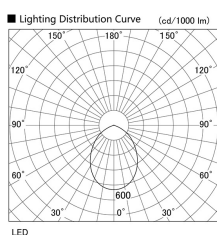

Item no. DD098-4560MW8540L

Series Name: Φ 150 Spark (Swallow Cone)

Installation	Recessed mount
Type	
Fixture wattage	44.3W
Beam angle	58 deg
Color Temp.	4000K
CRI	Ra>85
Luminous	4716 lm
Body	Die-cast aluminum alloy
Body finish	N/A
Trim finish	White
Reflector finish	Mirror
IP Rate	IP20
Light source	COB module
Input Voltage	AC220~240V
Dimming Type	Non-Dimmable
Certificate	CE, CCC
Cut Hole	150mm

Height (Weight)	
65.3W	127 (1.4kg)
48.5W	127 (1.4kg)
44.3W	108 (1.2kg)
33.8W	108 (1.2kg)
30.3W	108 (1.2kg)
23.0W	78 (0.9kg)