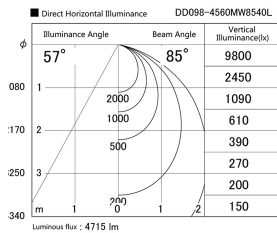

Item no. DD098-4560MW8540L

Series Name: Φ 150 Spark (Swallow Cone)

| | |
|------------------|---------------------------------|
| Installation | Recessed mount |
| Type | Φ 150 Spark (Swallow Cone) |
| Fixture wattage | 44.3W |
| Beam angle | 58 deg |
| Color Temp. | 4000K |
| CRI | Ra>85 |
| Luminous | 4716 lm |
| Body | Die-cast aluminum alloy |
| Body finish | N/A |
| Trim finish | White |
| Reflector finish | Mirror |
| IP Rate | IP20 |
| Light source | COB module |
| Input Voltage | AC220~240V |
| Dimming Type | Non-Dimmable |
| Certificate | CE, CCC |
| Cut Hole | 150mm |

| Height (Weight) | |
|-----------------|-------------|
| 65.3W | 127 (1.4kg) |
| 48.5W | 127 (1.4kg) |
| 44.3W | 108 (1.2kg) |
| 33.8W | 108 (1.2kg) |
| 30.3W | 108 (1.2kg) |
| 23.0W | 78 (0.9kg) |