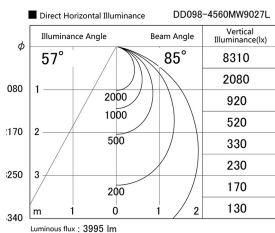

Item no. DD098-4560MW9027L

Series Name:  $\Phi$ 150 Spark (Swallow Cone)

Installation	Recessed mount
Type	$\Phi$ 150 Spark (Swallow Cone)
Fixture wattage	44.3W
Beam angle	58 deg
Color Temp.	2700K
CRI	Ra>90
Luminous	3997 lm
Body	Die-cast aluminum alloy
Body finish	N/A
Trim finish	White
Reflector finish	Mirror
IP Rate	IP20
Light source	COB module
Input Voltage	AC220~240V
Dimming Type	Non-Dimmable
Certificate	CE, CCC
Cut Hole	150mm

Height (Weight)	
65.3W	127 (1.4kg)
48.5W	127 (1.4kg)
44.3W	108 (1.2kg)
33.8W	108 (1.2kg)
30.3W	108 (1.2kg)
23.0W	78 (0.9kg)