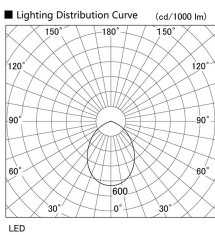

Item no. DD098-4560MW9027L

Series Name:  $\Phi$ 150 Spark (Swallow Cone)

Installation	Recessed mount
Type	
Fixture wattage	44.3W
Beam angle	58 deg
Color Temp.	2700K
CRI	Ra>90
Luminous	3997 lm
Body	Die-cast aluminum alloy
Body finish	N/A
Trim finish	White
Reflector finish	Mirror
IP Rate	IP20
Light source	COB module
Input Voltage	AC220~240V
Dimming Type	Non-Dimmable
Certificate	CE, CCC
Cut Hole	150mm

Height (Weight)	
65.3W	127 (1.4kg)
48.5W	127 (1.4kg)
44.3W	108 (1.2kg)
33.8W	108 (1.2kg)
30.3W	108 (1.2kg)
23.0W	78 (0.9kg)