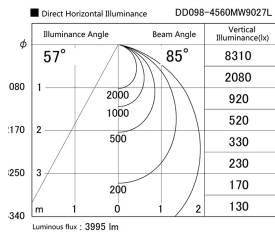

Item no. DD098-4560MW9027L

Series Name:  $\Phi$ 150 Spark (Swallow Cone)

Installation	Recessed mount
Type	
Fixture wattage	44.3W
Beam angle	58 deg
Color Temp.	2700K
CRI	Ra>90
Luminous	3997 lm
Body	Die-cast aluminum alloy
Body finish	N/A
Trim finish	White
Reflector finish	Mirror
IP Rate	IP20
Light source	COB module
Input Voltage	AC220~240V
Dimming Type	Non-Dimmable
Certificate	CE, CCC
Cut Hole	150mm

Height (Weight)	
65.3W	127 (1.4kg)
48.5W	127 (1.4kg)
44.3W	108 (1.2kg)
33.8W	108 (1.2kg)
30.3W	108 (1.2kg)
23.0W	78 (0.9kg)