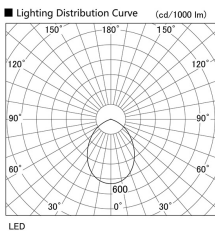

Item no. DD098-4560MW9027L

Series Name: Φ 150 Spark (Swallow Cone)

Installation	Recessed mount
Type	
Fixture wattage	44.3W
Beam angle	58 deg
Color Temp.	2700K
CRI	Ra>90
Luminous	3997 lm
Body	Die-cast aluminum alloy
Body finish	N/A
Trim finish	White
Reflector finish	Mirror
IP Rate	IP20
Light source	COB module
Input Voltage	AC220~240V
Dimming Type	Non-Dimmable
Certificate	CE, CCC
Cut Hole	150mm

Height (Weight)	
65.3W	127 (1.4kg)
48.5W	127 (1.4kg)
44.3W	108 (1.2kg)
33.8W	108 (1.2kg)
30.3W	108 (1.2kg)
23.0W	78 (0.9kg)