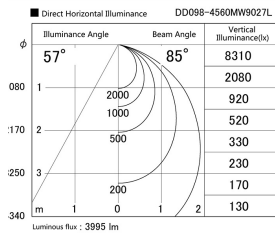

Item no. DD098-4560MW9027L

Series Name: Φ 150 Spark (Swallow Cone)

Installation	Recessed mount
Type	
Fixture wattage	44.3W
Beam angle	58 deg
Color Temp.	2700K
CRI	Ra>90
Luminous	3997 lm
Body	Die-cast aluminum alloy
Body finish	N/A
Trim finish	White
Reflector finish	Mirror
IP Rate	IP20
Light source	COB module
Input Voltage	AC220~240V
Dimming Type	Non-Dimmable
Certificate	CE, CCC
Cut Hole	150mm

Height (Weight)	
65.3W	127 (1.4kg)
48.5W	127 (1.4kg)
44.3W	108 (1.2kg)
33.8W	108 (1.2kg)
30.3W	108 (1.2kg)
23.0W	78 (0.9kg)