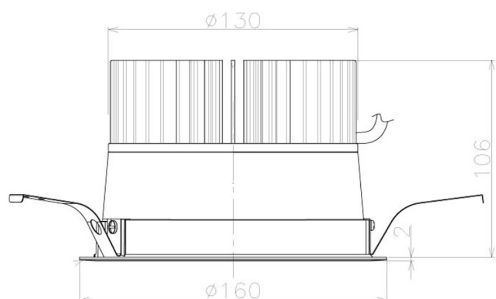

Item no. DD098-4560MW9027L

Series Name:  $\Phi$ 150 Spark (Swallow Cone)

Installation	Recessed mount
Type	$\Phi$ 150 Spark (Swallow Cone)
Fixture wattage	44.3W
Beam angle	58 deg
Color Temp.	2700K
CRI	Ra>90
Luminous	3997 lm
Body	Die-cast aluminum alloy
Body finish	N/A
Trim finish	White
Reflector finish	Mirror
IP Rate	IP20
Light source	COB module
Input Voltage	AC220~240V
Dimming Type	Non-Dimmable
Certificate	CE, CCC
Cut Hole	150mm

Height (Weight)	
65.3W	127 (1.4kg)
48.5W	127 (1.4kg)
44.3W	108 (1.2kg)
33.8W	108 (1.2kg)
30.3W	108 (1.2kg)
23.0W	78 (0.9kg)