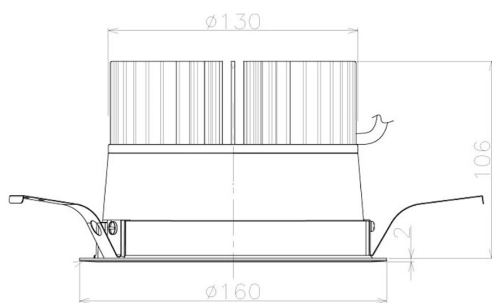

Item no. DD098-4560MW9027L

Series Name: Φ 150 Spark (Swallow Cone)

Installation	Recessed mount
Type	
Fixture wattage	44.3W
Beam angle	58 deg
Color Temp.	2700K
CRI	Ra>90
Luminous	3997 lm
Body	Die-cast aluminum alloy
Body finish	N/A
Trim finish	White
Reflector finish	Mirror
IP Rate	IP20
Light source	COB module
Input Voltage	AC220~240V
Dimming Type	Non-Dimmable
Certificate	CE, CCC
Cut Hole	150mm

Height (Weight)	
65.3W	127 (1.4kg)
48.5W	127 (1.4kg)
44.3W	108 (1.2kg)
33.8W	108 (1.2kg)
30.3W	108 (1.2kg)
23.0W	78 (0.9kg)