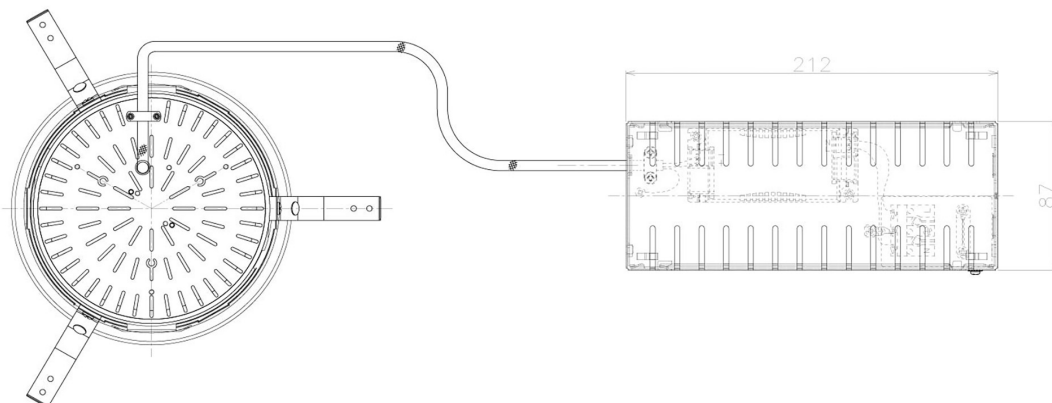

Item no. DD098-4560MW9027L

Series Name: Φ 150 Spark (Swallow Cone)

Installation	Recessed mount
Type	
Fixture wattage	44.3W
Beam angle	58 deg
Color Temp.	2700K
CRI	Ra>90
Luminous	3997 lm
Body	Die-cast aluminum alloy
Body finish	N/A
Trim finish	White
Reflector finish	Mirror
IP Rate	IP20
Light source	COB module
Input Voltage	AC220~240V
Dimming Type	Non-Dimmable
Certificate	CE, CCC
Cut Hole	150mm

Height (Weight)	
65.3W	127 (1.4kg)
48.5W	127 (1.4kg)
44.3W	108 (1.2kg)
33.8W	108 (1.2kg)
30.3W	108 (1.2kg)
23.0W	78 (0.9kg)