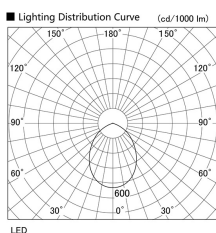

Item no. DD098-4560MW9027L

Series Name:  $\Phi$ 150 Spark (Swallow Cone)

Installation	Recessed mount
Type	$\Phi$ 150 Spark (Swallow Cone)
Fixture wattage	44.3W
Beam angle	58 deg
Color Temp.	2700K
CRI	Ra>90
Luminous	3997 lm
Body	Die-cast aluminum alloy
Body finish	N/A
Trim finish	White
Reflector finish	Mirror
IP Rate	IP20
Light source	COB module
Input Voltage	AC220~240V
Dimming Type	Non-Dimmable
Certificate	CE, CCC
Cut Hole	150mm

Height (Weight)	
65.3W	127 (1.4kg)
48.5W	127 (1.4kg)
44.3W	108 (1.2kg)
33.8W	108 (1.2kg)
30.3W	108 (1.2kg)
23.0W	78 (0.9kg)