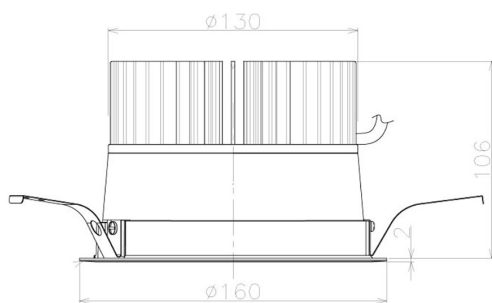

Item no. DD098-4560MW9027L

Series Name:  $\Phi$ 150 Spark (Swallow Cone)

Installation	Recessed mount
Type	
Fixture wattage	44.3W
Beam angle	58 deg
Color Temp.	2700K
CRI	Ra>90
Luminous	3997 lm
Body	Die-cast aluminum alloy
Body finish	N/A
Trim finish	White
Reflector finish	Mirror
IP Rate	IP20
Light source	COB module
Input Voltage	AC220~240V
Dimming Type	Non-Dimmable
Certificate	CE, CCC
Cut Hole	150mm

Height (Weight)	
65.3W	127 (1.4kg)
48.5W	127 (1.4kg)
44.3W	108 (1.2kg)
33.8W	108 (1.2kg)
30.3W	108 (1.2kg)
23.0W	78 (0.9kg)