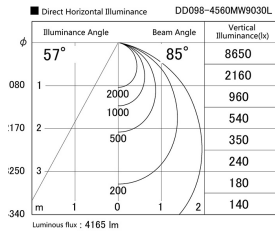

Item no. DD098-4560MW9030L

Series Name: $\Phi 150$ Spark (Swallow Cone)

Installation	Recessed mount
Type	$\Phi 150$ Spark (Swallow Cone)
Fixture wattage	44.3W
Beam angle	58 deg
Color Temp.	3000K
CRI	Ra>90
Luminous	4163 lm
Body	Die-cast aluminum alloy
Body finish	N/A
Trim finish	White
Reflector finish	Mirror
IP Rate	IP20
Light source	COB module
Input Voltage	AC220~240V
Dimming Type	Non-Dimmable
Certificate	CE, CCC
Cut Hole	150mm

Height (Weight)	
65.3W	127 (1.4kg)
48.5W	127 (1.4kg)
44.3W	108 (1.2kg)
33.8W	108 (1.2kg)
30.3W	108 (1.2kg)
23.0W	78 (0.9kg)