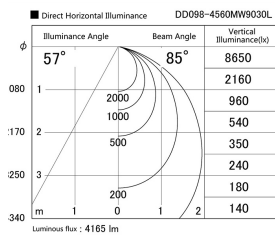

Item no. DD098-4560MW9030L

Series Name:  $\Phi$ 150 Spark (Swallow Cone)

|                  |                         |
|------------------|-------------------------|
| Installation     | Recessed mount          |
| Type             |                         |
| Fixture wattage  | 44.3W                   |
| Beam angle       | 58 deg                  |
| Color Temp.      | 3000K                   |
| CRI              | Ra>90                   |
| Luminous         | 4163 lm                 |
| Body             | Die-cast aluminum alloy |
| Body finish      | N/A                     |
| Trim finish      | White                   |
| Reflector finish | Mirror                  |
| IP Rate          | IP20                    |
| Light source     | COB module              |
| Input Voltage    | AC220~240V              |
| Dimming Type     | Non-Dimmable            |
| Certificate      | CE, CCC                 |
| Cut Hole         | 150mm                   |

| Height (Weight) |             |
|-----------------|-------------|
| 65.3W           | 127 (1.4kg) |
| 48.5W           | 127 (1.4kg) |
| 44.3W           | 108 (1.2kg) |
| 33.8W           | 108 (1.2kg) |
| 30.3W           | 108 (1.2kg) |
| 23.0W           | 78 (0.9kg)  |