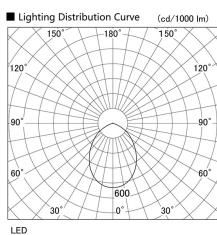

Item no. DD098-4560MW9030L

Series Name:  $\Phi$ 150 Spark (Swallow Cone)

|                  |                         |
|------------------|-------------------------|
| Installation     | Recessed mount          |
| Type             |                         |
| Fixture wattage  | 44.3W                   |
| Beam angle       | 58 deg                  |
| Color Temp.      | 3000K                   |
| CRI              | Ra>90                   |
| Luminous         | 4163 lm                 |
| Body             | Die-cast aluminum alloy |
| Body finish      | N/A                     |
| Trim finish      | White                   |
| Reflector finish | Mirror                  |
| IP Rate          | IP20                    |
| Light source     | COB module              |
| Input Voltage    | AC220~240V              |
| Dimming Type     | Non-Dimmable            |
| Certificate      | CE, CCC                 |
| Cut Hole         | 150mm                   |

| Height (Weight) |             |
|-----------------|-------------|
| 65.3W           | 127 (1.4kg) |
| 48.5W           | 127 (1.4kg) |
| 44.3W           | 108 (1.2kg) |
| 33.8W           | 108 (1.2kg) |
| 30.3W           | 108 (1.2kg) |
| 23.0W           | 78 (0.9kg)  |