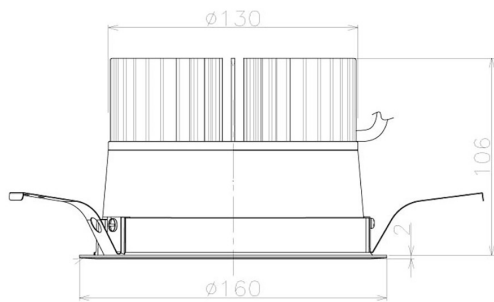

Item no. DD098-4560MW9030L

Series Name: $\Phi 150$ Spark (Swallow Cone)

Installation	Recessed mount
Type	$\Phi 150$ Spark (Swallow Cone)
Fixture wattage	44.3W
Beam angle	58 deg
Color Temp.	3000K
CRI	Ra>90
Luminous	4163 lm
Body	Die-cast aluminum alloy
Body finish	N/A
Trim finish	White
Reflector finish	Mirror
IP Rate	IP20
Light source	COB module
Input Voltage	AC220~240V
Dimming Type	Non-Dimmable
Certificate	CE, CCC
Cut Hole	150mm

Height (Weight)	
65.3W	127 (1.4kg)
48.5W	127 (1.4kg)
44.3W	108 (1.2kg)
33.8W	108 (1.2kg)
30.3W	108 (1.2kg)
23.0W	78 (0.9kg)