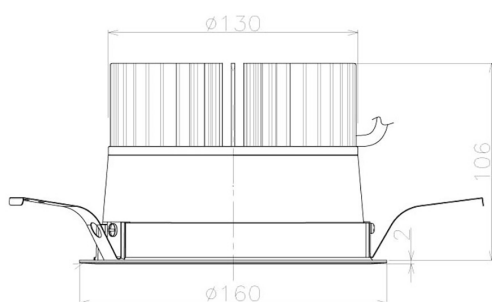

Item no. DD098-4560MW9030L

Series Name:  $\Phi$ 150 Spark (Swallow Cone)

|                  |                         |
|------------------|-------------------------|
| Installation     | Recessed mount          |
| Type             |                         |
| Fixture wattage  | 44.3W                   |
| Beam angle       | 58 deg                  |
| Color Temp.      | 3000K                   |
| CRI              | Ra>90                   |
| Luminous         | 4163 lm                 |
| Body             | Die-cast aluminum alloy |
| Body finish      | N/A                     |
| Trim finish      | White                   |
| Reflector finish | Mirror                  |
| IP Rate          | IP20                    |
| Light source     | COB module              |
| Input Voltage    | AC220~240V              |
| Dimming Type     | Non-Dimmable            |
| Certificate      | CE, CCC                 |
| Cut Hole         | 150mm                   |

| Height (Weight) |             |
|-----------------|-------------|
| 65.3W           | 127 (1.4kg) |
| 48.5W           | 127 (1.4kg) |
| 44.3W           | 108 (1.2kg) |
| 33.8W           | 108 (1.2kg) |
| 30.3W           | 108 (1.2kg) |
| 23.0W           | 78 (0.9kg)  |