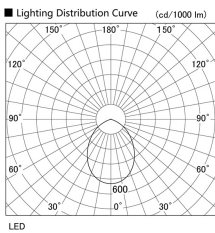

Item no. DD098-4560MW9030L

Series Name: $\Phi 150$ Spark (Swallow Cone)

Installation	Recessed mount
Type	$\Phi 150$ Spark (Swallow Cone)
Fixture wattage	44.3W
Beam angle	58 deg
Color Temp.	3000K
CRI	Ra>90
Luminous	4163 lm
Body	Die-cast aluminum alloy
Body finish	N/A
Trim finish	White
Reflector finish	Mirror
IP Rate	IP20
Light source	COB module
Input Voltage	AC220~240V
Dimming Type	Non-Dimmable
Certificate	CE, CCC
Cut Hole	150mm

Height (Weight)	
65.3W	127 (1.4kg)
48.5W	127 (1.4kg)
44.3W	108 (1.2kg)
33.8W	108 (1.2kg)
30.3W	108 (1.2kg)
23.0W	78 (0.9kg)