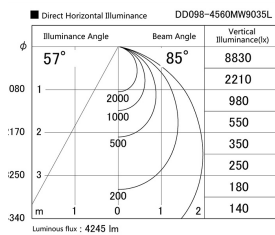

Item no. DD098-4560MW9035L

Series Name: Φ 150 Spark (Swallow Cone)

Installation	Recessed mount
Type	
Fixture wattage	44.3W
Beam angle	58 deg
Color Temp.	3500K
CRI	Ra>90
Luminous	4247 lm
Body	Die-cast aluminum alloy
Body finish	N/A
Trim finish	White
Reflector finish	Mirror
IP Rate	IP20
Light source	COB module
Input Voltage	AC220~240V
Dimming Type	Non-Dimmable
Certificate	CE, CCC
Cut Hole	150mm

Height (Weight)	
65.3W	127 (1.4kg)
48.5W	127 (1.4kg)
44.3W	108 (1.2kg)
33.8W	108 (1.2kg)
30.3W	108 (1.2kg)
23.0W	78 (0.9kg)