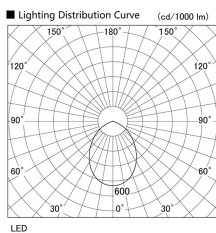

Item no. DD098-4560MW9035L

Series Name: Φ 150 Spark (Swallow Cone)

Installation	Recessed mount
Type	
Fixture wattage	44.3W
Beam angle	58 deg
Color Temp.	3500K
CRI	Ra>90
Luminous	4247 lm
Body	Die-cast aluminum alloy
Body finish	N/A
Trim finish	White
Reflector finish	Mirror
IP Rate	IP20
Light source	COB module
Input Voltage	AC220~240V
Dimming Type	Non-Dimmable
Certificate	CE, CCC
Cut Hole	150mm

Height (Weight)	
65.3W	127 (1.4kg)
48.5W	127 (1.4kg)
44.3W	108 (1.2kg)
33.8W	108 (1.2kg)
30.3W	108 (1.2kg)
23.0W	78 (0.9kg)