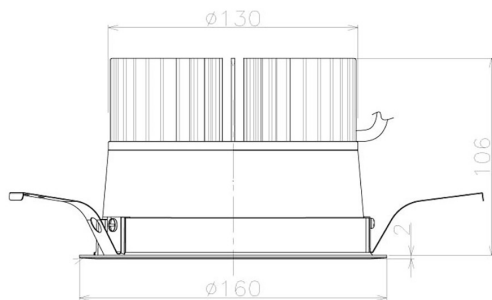

Item no. DD098-4560MW9035L

Series Name: Φ 150 Spark (Swallow Cone)

Installation	Recessed mount
Type	Φ 150 Spark (Swallow Cone)
Fixture wattage	44.3W
Beam angle	58 deg
Color Temp.	3500K
CRI	Ra>90
Luminous	4247 lm
Body	Die-cast aluminum alloy
Body finish	N/A
Trim finish	White
Reflector finish	Mirror
IP Rate	IP20
Light source	COB module
Input Voltage	AC220~240V
Dimming Type	Non-Dimmable
Certificate	CE, CCC
Cut Hole	150mm

Height (Weight)	
65.3W	127 (1.4kg)
48.5W	127 (1.4kg)
44.3W	108 (1.2kg)
33.8W	108 (1.2kg)
30.3W	108 (1.2kg)
23.0W	78 (0.9kg)