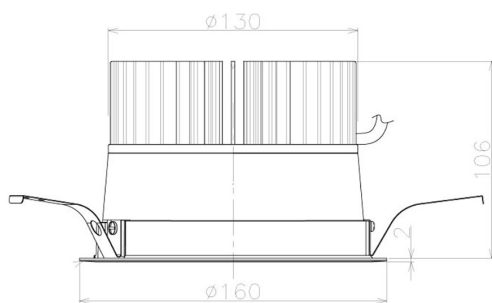

Item no. DD098-4560MW9035L

Series Name: Φ 150 Spark (Swallow Cone)

Installation	Recessed mount
Type	
Fixture wattage	44.3W
Beam angle	58 deg
Color Temp.	3500K
CRI	Ra>90
Luminous	4247 lm
Body	Die-cast aluminum alloy
Body finish	N/A
Trim finish	White
Reflector finish	Mirror
IP Rate	IP20
Light source	COB module
Input Voltage	AC220~240V
Dimming Type	Non-Dimmable
Certificate	CE, CCC
Cut Hole	150mm

Height (Weight)	
65.3W	127 (1.4kg)
48.5W	127 (1.4kg)
44.3W	108 (1.2kg)
33.8W	108 (1.2kg)
30.3W	108 (1.2kg)
23.0W	78 (0.9kg)