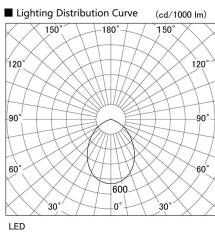

Item no. DD098-4560MW9035L

Series Name: Φ 150 Spark (Swallow Cone)

Installation	Recessed mount
Type	Φ 150 Spark (Swallow Cone)
Fixture wattage	44.3W
Beam angle	58 deg
Color Temp.	3500K
CRI	Ra>90
Luminous	4247 lm
Body	Die-cast aluminum alloy
Body finish	N/A
Trim finish	White
Reflector finish	Mirror
IP Rate	IP20
Light source	COB module
Input Voltage	AC220~240V
Dimming Type	Non-Dimmable
Certificate	CE, CCC
Cut Hole	150mm

Height (Weight)	
65.3W	127 (1.4kg)
48.5W	127 (1.4kg)
44.3W	108 (1.2kg)
33.8W	108 (1.2kg)
30.3W	108 (1.2kg)
23.0W	78 (0.9kg)