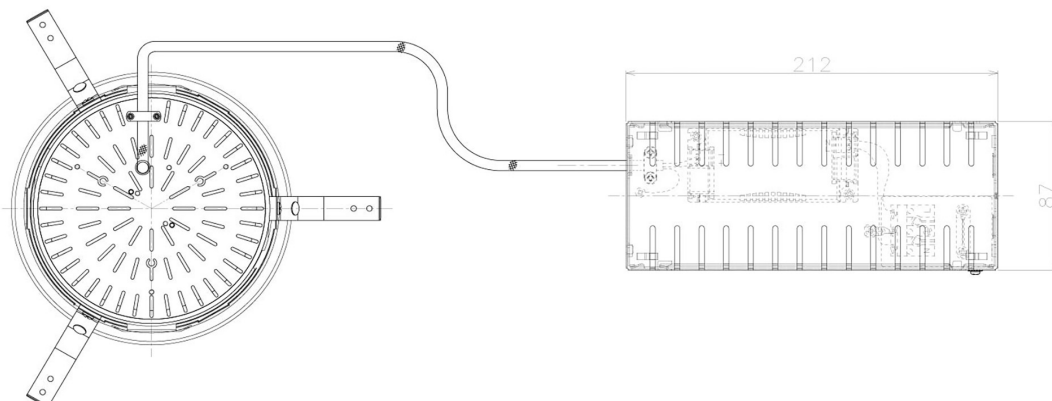

Item no. DD098-4560MW9035L

Series Name: Φ 150 Spark (Swallow Cone)

Installation	Recessed mount
Type	
Fixture wattage	44.3W
Beam angle	58 deg
Color Temp.	3500K
CRI	Ra>90
Luminous	4247 lm
Body	Die-cast aluminum alloy
Body finish	N/A
Trim finish	White
Reflector finish	Mirror
IP Rate	IP20
Light source	COB module
Input Voltage	AC220~240V
Dimming Type	Non-Dimmable
Certificate	CE, CCC
Cut Hole	150mm

Height (Weight)	
65.3W	127 (1.4kg)
48.5W	127 (1.4kg)
44.3W	108 (1.2kg)
33.8W	108 (1.2kg)
30.3W	108 (1.2kg)
23.0W	78 (0.9kg)