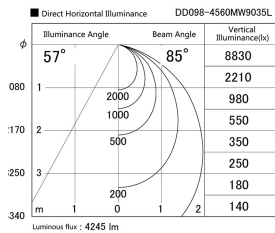

Item no. DD098-4560MW9035L

Series Name: Φ 150 Spark (Swallow Cone)

Installation	Recessed mount
Type	Φ 150 Spark (Swallow Cone)
Fixture wattage	44.3W
Beam angle	58 deg
Color Temp.	3500K
CRI	Ra>90
Luminous	4247 lm
Body	Die-cast aluminum alloy
Body finish	N/A
Trim finish	White
Reflector finish	Mirror
IP Rate	IP20
Light source	COB module
Input Voltage	AC220~240V
Dimming Type	Non-Dimmable
Certificate	CE, CCC
Cut Hole	150mm

Height (Weight)	
65.3W	127 (1.4kg)
48.5W	127 (1.4kg)
44.3W	108 (1.2kg)
33.8W	108 (1.2kg)
30.3W	108 (1.2kg)
23.0W	78 (0.9kg)