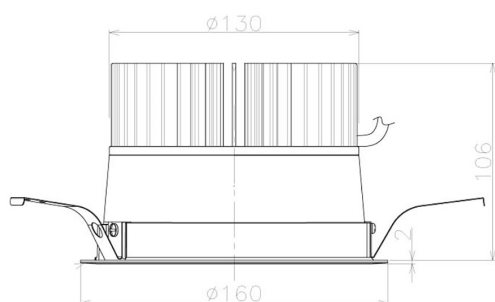

Item no. DD098-4560MW9040L

Series Name: Φ 150 Spark (Swallow Cone)

Installation	Recessed mount
Type	
Fixture wattage	44.3W
Beam angle	58 deg
Color Temp.	4000K
CRI	Ra>90
Luminous	4288 lm
Body	Die-cast aluminum alloy
Body finish	N/A
Trim finish	White
Reflector finish	Mirror
IP Rate	IP20
Light source	COB module
Input Voltage	AC220~240V
Dimming Type	Non-Dimmable
Certificate	CE, CCC
Cut Hole	150mm

Height (Weight)	
65.3W	127 (1.4kg)
48.5W	127 (1.4kg)
44.3W	108 (1.2kg)
33.8W	108 (1.2kg)
30.3W	108 (1.2kg)
23.0W	78 (0.9kg)