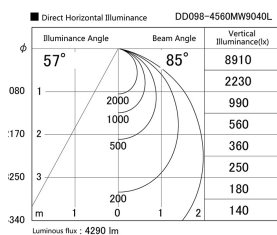

Item no. DD098-4560MW9040L

Series Name: Φ 150 Spark (Swallow Cone)

Installation	Recessed mount
Type	
Fixture wattage	44.3W
Beam angle	58 deg
Color Temp.	4000K
CRI	Ra>90
Luminous	4288 lm
Body	Die-cast aluminum alloy
Body finish	N/A
Trim finish	White
Reflector finish	Mirror
IP Rate	IP20
Light source	COB module
Input Voltage	AC220~240V
Dimming Type	Non-Dimmable
Certificate	CE, CCC
Cut Hole	150mm

Height (Weight)	
65.3W	127 (1.4kg)
48.5W	127 (1.4kg)
44.3W	108 (1.2kg)
33.8W	108 (1.2kg)
30.3W	108 (1.2kg)
23.0W	78 (0.9kg)