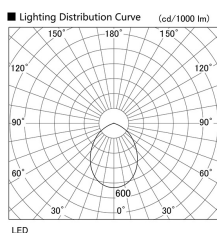

Item no. DD098-4560MW9040L

Series Name: Φ 150 Spark (Swallow Cone)

| | |
|------------------|---------------------------------|
| Installation | Recessed mount |
| Type | Φ 150 Spark (Swallow Cone) |
| Fixture wattage | 44.3W |
| Beam angle | 58 deg |
| Color Temp. | 4000K |
| CRI | Ra>90 |
| Luminous | 4288 lm |
| Body | Die-cast aluminum alloy |
| Body finish | N/A |
| Trim finish | White |
| Reflector finish | Mirror |
| IP Rate | IP20 |
| Light source | COB module |
| Input Voltage | AC220~240V |
| Dimming Type | Non-Dimmable |
| Certificate | CE, CCC |
| Cut Hole | 150mm |

| Height (Weight) | |
|-----------------|-------------|
| 65.3W | 127 (1.4kg) |
| 48.5W | 127 (1.4kg) |
| 44.3W | 108 (1.2kg) |
| 33.8W | 108 (1.2kg) |
| 30.3W | 108 (1.2kg) |
| 23.0W | 78 (0.9kg) |