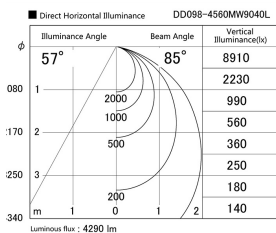

Item no. DD098-4560MW9040L

Series Name: Φ 150 Spark (Swallow Cone)

| | |
|------------------|---------------------------------|
| Installation | Recessed mount |
| Type | Φ 150 Spark (Swallow Cone) |
| Fixture wattage | 44.3W |
| Beam angle | 58 deg |
| Color Temp. | 4000K |
| CRI | Ra>90 |
| Luminous | 4288 lm |
| Body | Die-cast aluminum alloy |
| Body finish | N/A |
| Trim finish | White |
| Reflector finish | Mirror |
| IP Rate | IP20 |
| Light source | COB module |
| Input Voltage | AC220~240V |
| Dimming Type | Non-Dimmable |
| Certificate | CE, CCC |
| Cut Hole | 150mm |

| Height (Weight) | |
|-----------------|-------------|
| 65.3W | 127 (1.4kg) |
| 48.5W | 127 (1.4kg) |
| 44.3W | 108 (1.2kg) |
| 33.8W | 108 (1.2kg) |
| 30.3W | 108 (1.2kg) |
| 23.0W | 78 (0.9kg) |