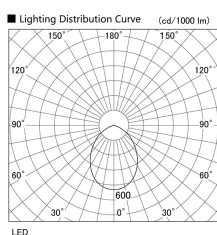

Item no. DD098-4560MW9040L

Series Name: Φ 150 Spark (Swallow Cone)

Installation	Recessed mount
Type	
Fixture wattage	44.3W
Beam angle	58 deg
Color Temp.	4000K
CRI	Ra>90
Luminous	4288 lm
Body	Die-cast aluminum alloy
Body finish	N/A
Trim finish	White
Reflector finish	Mirror
IP Rate	IP20
Light source	COB module
Input Voltage	AC220~240V
Dimming Type	Non-Dimmable
Certificate	CE, CCC
Cut Hole	150mm

Height (Weight)	
65.3W	127 (1.4kg)
48.5W	127 (1.4kg)
44.3W	108 (1.2kg)
33.8W	108 (1.2kg)
30.3W	108 (1.2kg)
23.0W	78 (0.9kg)