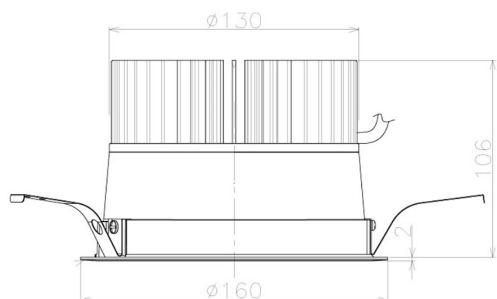

Item no. DD098-4560MW9040L

Series Name: Φ 150 Spark (Swallow Cone)

| | |
|------------------|---------------------------------|
| Installation | Recessed mount |
| Type | Φ 150 Spark (Swallow Cone) |
| Fixture wattage | 44.3W |
| Beam angle | 58 deg |
| Color Temp. | 4000K |
| CRI | Ra>90 |
| Luminous | 4288 lm |
| Body | Die-cast aluminum alloy |
| Body finish | N/A |
| Trim finish | White |
| Reflector finish | Mirror |
| IP Rate | IP20 |
| Light source | COB module |
| Input Voltage | AC220~240V |
| Dimming Type | Non-Dimmable |
| Certificate | CE, CCC |
| Cut Hole | 150mm |

| Height (Weight) | |
|-----------------|-------------|
| 65.3W | 127 (1.4kg) |
| 48.5W | 127 (1.4kg) |
| 44.3W | 108 (1.2kg) |
| 33.8W | 108 (1.2kg) |
| 30.3W | 108 (1.2kg) |
| 23.0W | 78 (0.9kg) |