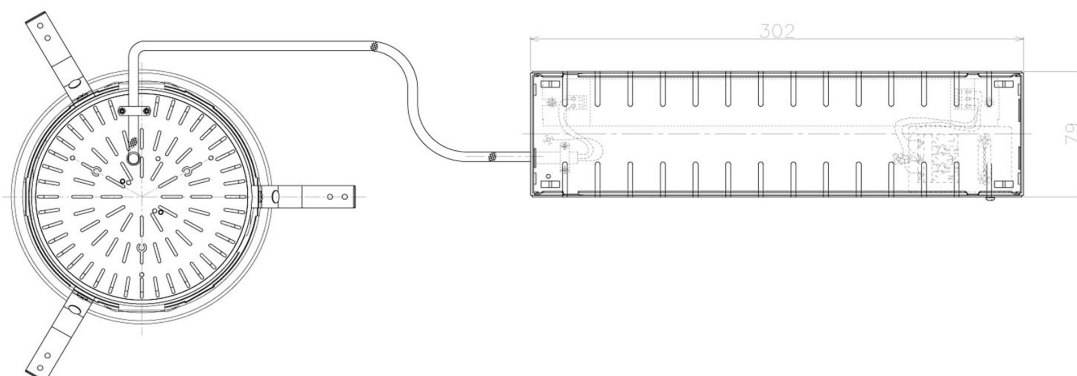

Item no. DD098-5040MW8527L

Series Name: Φ 150 Spark (Swallow Cone)

Installation	Recessed mount
Type	
Fixture wattage	48.5W
Beam angle	34 deg
Color Temp.	2700K
CRI	Ra>85
Luminous	5172 lm
Body	Die-cast aluminum alloy
Body finish	N/A
Trim finish	White
Reflector finish	Mirror
IP Rate	IP20
Light source	COB module
Input Voltage	AC220~240V
Dimming Type	Non-Dimmable
Certificate	CE, CCC
Cut Hole	150mm

Height (Weight)	
65.3W	127 (1.4kg)
48.5W	127 (1.4kg)
44.3W	108 (1.2kg)
33.8W	108 (1.2kg)
30.3W	108 (1.2kg)
23.0W	78 (0.9kg)