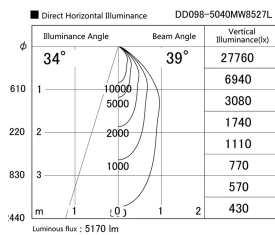

Item no. DD098-5040MW8527L

Series Name: Φ 150 Spark (Swallow Cone)

Installation	Recessed mount
Type	
Fixture wattage	48.5W
Beam angle	34 deg
Color Temp.	2700K
CRI	Ra>85
Luminous	5172 lm
Body	Die-cast aluminum alloy
Body finish	N/A
Trim finish	White
Reflector finish	Mirror
IP Rate	IP20
Light source	COB module
Input Voltage	AC220~240V
Dimming Type	Non-Dimmable
Certificate	CE, CCC
Cut Hole	150mm

Height (Weight)	
65.3W	127 (1.4kg)
48.5W	127 (1.4kg)
44.3W	108 (1.2kg)
33.8W	108 (1.2kg)
30.3W	108 (1.2kg)
23.0W	78 (0.9kg)