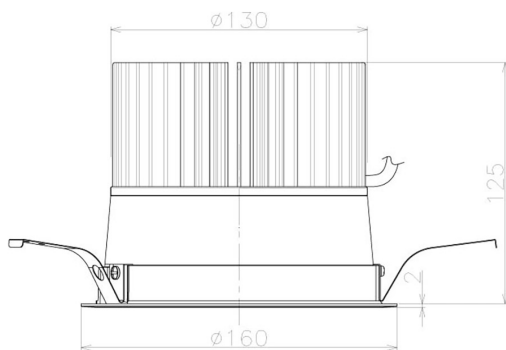

Item no. DD098-5040MW8527L

Series Name: Φ 150 Spark (Swallow Cone)

Installation	Recessed mount
Type	
Fixture wattage	48.5W
Beam angle	34 deg
Color Temp.	2700K
CRI	Ra>85
Luminous	5172 lm
Body	Die-cast aluminum alloy
Body finish	N/A
Trim finish	White
Reflector finish	Mirror
IP Rate	IP20
Light source	COB module
Input Voltage	AC220~240V
Dimming Type	Non-Dimmable
Certificate	CE, CCC
Cut Hole	150mm

Height (Weight)	
65.3W	127 (1.4kg)
48.5W	127 (1.4kg)
44.3W	108 (1.2kg)
33.8W	108 (1.2kg)
30.3W	108 (1.2kg)
23.0W	78 (0.9kg)