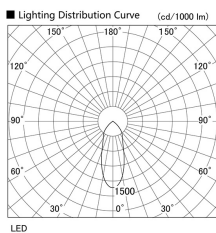

Item no. DD098-5040MW8527L

Series Name: Φ 150 Spark (Swallow Cone)

Installation	Recessed mount
Type	
Fixture wattage	48.5W
Beam angle	34 deg
Color Temp.	2700K
CRI	Ra>85
Luminous	5172 lm
Body	Die-cast aluminum alloy
Body finish	N/A
Trim finish	White
Reflector finish	Mirror
IP Rate	IP20
Light source	COB module
Input Voltage	AC220~240V
Dimming Type	Non-Dimmable
Certificate	CE, CCC
Cut Hole	150mm

Height (Weight)	
65.3W	127 (1.4kg)
48.5W	127 (1.4kg)
44.3W	108 (1.2kg)
33.8W	108 (1.2kg)
30.3W	108 (1.2kg)
23.0W	78 (0.9kg)