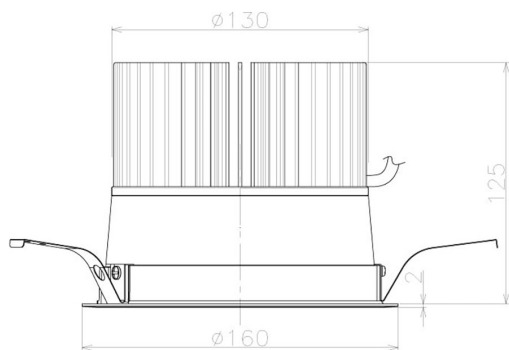

Item no. DD098-5040MW8530L

Series Name: Φ 150 Spark (Swallow Cone)

Installation	Recessed mount
Type	
Fixture wattage	48.5W
Beam angle	34 deg
Color Temp.	3000K
CRI	Ra>85
Luminous	5388 lm
Body	Die-cast aluminum alloy
Body finish	N/A
Trim finish	White
Reflector finish	Mirror
IP Rate	IP20
Light source	COB module
Input Voltage	AC220~240V
Dimming Type	Non-Dimmable
Certificate	CE, CCC
Cut Hole	150mm

Height (Weight)	
65.3W	127 (1.4kg)
48.5W	127 (1.4kg)
44.3W	108 (1.2kg)
33.8W	108 (1.2kg)
30.3W	108 (1.2kg)
23.0W	78 (0.9kg)