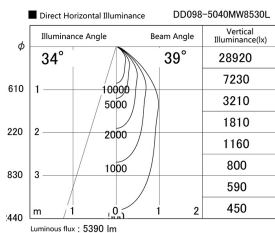

Item no. DD098-5040MW8530L

Series Name: Φ 150 Spark (Swallow Cone)

Installation	Recessed mount
Type	
Fixture wattage	48.5W
Beam angle	34 deg
Color Temp.	3000K
CRI	Ra>85
Luminous	5388 lm
Body	Die-cast aluminum alloy
Body finish	N/A
Trim finish	White
Reflector finish	Mirror
IP Rate	IP20
Light source	COB module
Input Voltage	AC220~240V
Dimming Type	Non-Dimmable
Certificate	CE, CCC
Cut Hole	150mm

Height (Weight)	
65.3W	127 (1.4kg)
48.5W	127 (1.4kg)
44.3W	108 (1.2kg)
33.8W	108 (1.2kg)
30.3W	108 (1.2kg)
23.0W	78 (0.9kg)