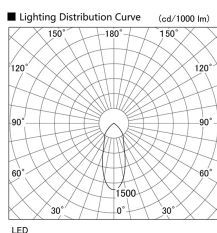

Item no. DD098-5040MW8530L

Series Name: Φ 150 Spark (Swallow Cone)

Installation	Recessed mount
Type	
Fixture wattage	48.5W
Beam angle	34 deg
Color Temp.	3000K
CRI	Ra>85
Luminous	5388 lm
Body	Die-cast aluminum alloy
Body finish	N/A
Trim finish	White
Reflector finish	Mirror
IP Rate	IP20
Light source	COB module
Input Voltage	AC220~240V
Dimming Type	Non-Dimmable
Certificate	CE, CCC
Cut Hole	150mm

Height (Weight)	
65.3W	127 (1.4kg)
48.5W	127 (1.4kg)
44.3W	108 (1.2kg)
33.8W	108 (1.2kg)
30.3W	108 (1.2kg)
23.0W	78 (0.9kg)