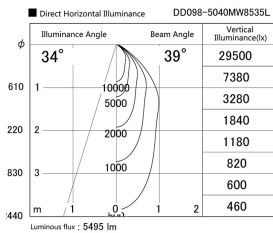

Item no. DD098-5040MW8535L

Series Name: Φ 150 Spark (Swallow Cone)

Installation	Recessed mount
Type	Φ 150 Spark (Swallow Cone)
Fixture wattage	48.5W
Beam angle	34 deg
Color Temp.	3500K
CRI	Ra>85
Luminous	5496 lm
Body	Die-cast aluminum alloy
Body finish	N/A
Trim finish	White
Reflector finish	Mirror
IP Rate	IP20
Light source	COB module
Input Voltage	AC220~240V
Dimming Type	Non-Dimmable
Certificate	CE, CCC
Cut Hole	150mm

Height (Weight)	
65.3W	127 (1.4kg)
48.5W	127 (1.4kg)
44.3W	108 (1.2kg)
33.8W	108 (1.2kg)
30.3W	108 (1.2kg)
23.0W	78 (0.9kg)