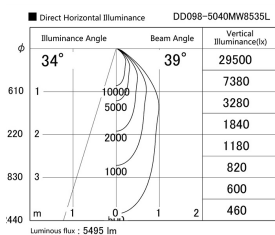

Item no. DD098-5040MW8535L

Series Name: Φ 150 Spark (Swallow Cone)

Installation	Recessed mount
Type	
Fixture wattage	48.5W
Beam angle	34 deg
Color Temp.	3500K
CRI	Ra>85
Luminous	5496 lm
Body	Die-cast aluminum alloy
Body finish	N/A
Trim finish	White
Reflector finish	Mirror
IP Rate	IP20
Light source	COB module
Input Voltage	AC220~240V
Dimming Type	Non-Dimmable
Certificate	CE, CCC
Cut Hole	150mm

Height (Weight)	
65.3W	127 (1.4kg)
48.5W	127 (1.4kg)
44.3W	108 (1.2kg)
33.8W	108 (1.2kg)
30.3W	108 (1.2kg)
23.0W	78 (0.9kg)