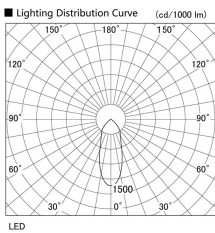

Item no. DD098-5040MW8535L

Series Name: Φ 150 Spark (Swallow Cone)

Installation	Recessed mount
Type	Φ 150 Spark (Swallow Cone)
Fixture wattage	48.5W
Beam angle	34 deg
Color Temp.	3500K
CRI	Ra>85
Luminous	5496 lm
Body	Die-cast aluminum alloy
Body finish	N/A
Trim finish	White
Reflector finish	Mirror
IP Rate	IP20
Light source	COB module
Input Voltage	AC220~240V
Dimming Type	Non-Dimmable
Certificate	CE, CCC
Cut Hole	150mm

Height (Weight)	
65.3W	127 (1.4kg)
48.5W	127 (1.4kg)
44.3W	108 (1.2kg)
33.8W	108 (1.2kg)
30.3W	108 (1.2kg)
23.0W	78 (0.9kg)