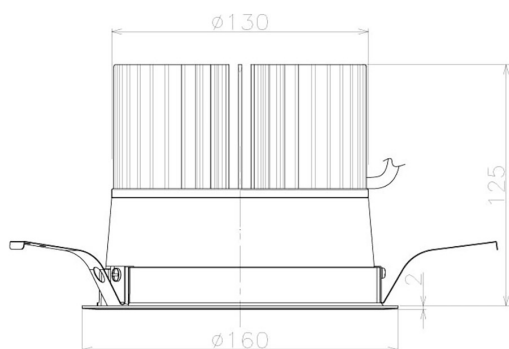

Item no. DD098-5040MW8535L

Series Name: Φ 150 Spark (Swallow Cone)

Installation	Recessed mount
Type	
Fixture wattage	48.5W
Beam angle	34 deg
Color Temp.	3500K
CRI	Ra>85
Luminous	5496 lm
Body	Die-cast aluminum alloy
Body finish	N/A
Trim finish	White
Reflector finish	Mirror
IP Rate	IP20
Light source	COB module
Input Voltage	AC220~240V
Dimming Type	Non-Dimmable
Certificate	CE, CCC
Cut Hole	150mm

Height (Weight)	
65.3W	127 (1.4kg)
48.5W	127 (1.4kg)
44.3W	108 (1.2kg)
33.8W	108 (1.2kg)
30.3W	108 (1.2kg)
23.0W	78 (0.9kg)