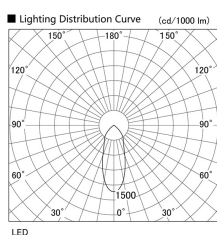

Item no. DD098-5040MW8535L

Series Name: Φ 150 Spark (Swallow Cone)

Installation	Recessed mount
Type	
Fixture wattage	48.5W
Beam angle	34 deg
Color Temp.	3500K
CRI	Ra>85
Luminous	5496 lm
Body	Die-cast aluminum alloy
Body finish	N/A
Trim finish	White
Reflector finish	Mirror
IP Rate	IP20
Light source	COB module
Input Voltage	AC220~240V
Dimming Type	Non-Dimmable
Certificate	CE, CCC
Cut Hole	150mm

Height (Weight)	
65.3W	127 (1.4kg)
48.5W	127 (1.4kg)
44.3W	108 (1.2kg)
33.8W	108 (1.2kg)
30.3W	108 (1.2kg)
23.0W	78 (0.9kg)