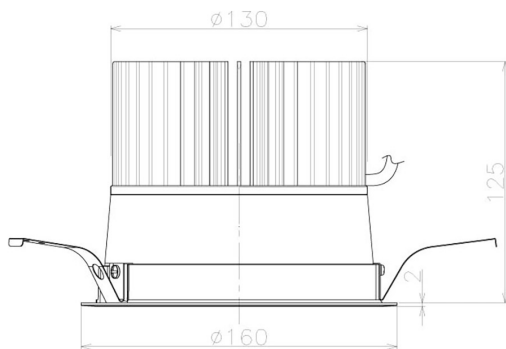

Item no. DD098-5040MW8535L

Series Name: Φ 150 Spark (Swallow Cone)

Installation	Recessed mount
Type	Φ 150 Spark (Swallow Cone)
Fixture wattage	48.5W
Beam angle	34 deg
Color Temp.	3500K
CRI	Ra>85
Luminous	5496 lm
Body	Die-cast aluminum alloy
Body finish	N/A
Trim finish	White
Reflector finish	Mirror
IP Rate	IP20
Light source	COB module
Input Voltage	AC220~240V
Dimming Type	Non-Dimmable
Certificate	CE, CCC
Cut Hole	150mm

Height (Weight)	
65.3W	127 (1.4kg)
48.5W	127 (1.4kg)
44.3W	108 (1.2kg)
33.8W	108 (1.2kg)
30.3W	108 (1.2kg)
23.0W	78 (0.9kg)