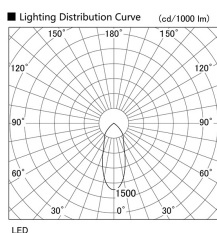

Item no. DD098-5040MW8540L

Series Name: Φ 150 Spark (Swallow Cone)

Installation	Recessed mount
Type	
Fixture wattage	48.5W
Beam angle	34 deg
Color Temp.	4000K
CRI	Ra>85
Luminous	5550 lm
Body	Die-cast aluminum alloy
Body finish	N/A
Trim finish	White
Reflector finish	Mirror
IP Rate	IP20
Light source	COB module
Input Voltage	AC220~240V
Dimming Type	Non-Dimmable
Certificate	CE, CCC
Cut Hole	150mm

Height (Weight)	
65.3W	127 (1.4kg)
48.5W	127 (1.4kg)
44.3W	108 (1.2kg)
33.8W	108 (1.2kg)
30.3W	108 (1.2kg)
23.0W	78 (0.9kg)