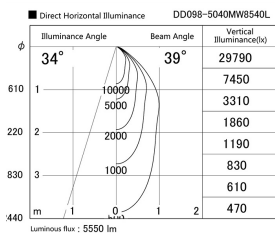

Item no. DD098-5040MW8540L

Series Name: Φ 150 Spark (Swallow Cone)

Installation	Recessed mount
Type	
Fixture wattage	48.5W
Beam angle	34 deg
Color Temp.	4000K
CRI	Ra>85
Luminous	5550 lm
Body	Die-cast aluminum alloy
Body finish	N/A
Trim finish	White
Reflector finish	Mirror
IP Rate	IP20
Light source	COB module
Input Voltage	AC220~240V
Dimming Type	Non-Dimmable
Certificate	CE, CCC
Cut Hole	150mm

Height (Weight)	
65.3W	127 (1.4kg)
48.5W	127 (1.4kg)
44.3W	108 (1.2kg)
33.8W	108 (1.2kg)
30.3W	108 (1.2kg)
23.0W	78 (0.9kg)