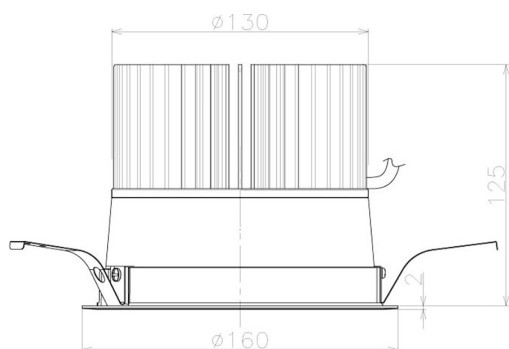

Item no. DD098-5040MW8540L

Series Name: Φ 150 Spark (Swallow Cone)

Installation	Recessed mount
Type	
Fixture wattage	48.5W
Beam angle	34 deg
Color Temp.	4000K
CRI	Ra>85
Luminous	5550 lm
Body	Die-cast aluminum alloy
Body finish	N/A
Trim finish	White
Reflector finish	Mirror
IP Rate	IP20
Light source	COB module
Input Voltage	AC220~240V
Dimming Type	Non-Dimmable
Certificate	CE, CCC
Cut Hole	150mm

Height (Weight)	
65.3W	127 (1.4kg)
48.5W	127 (1.4kg)
44.3W	108 (1.2kg)
33.8W	108 (1.2kg)
30.3W	108 (1.2kg)
23.0W	78 (0.9kg)