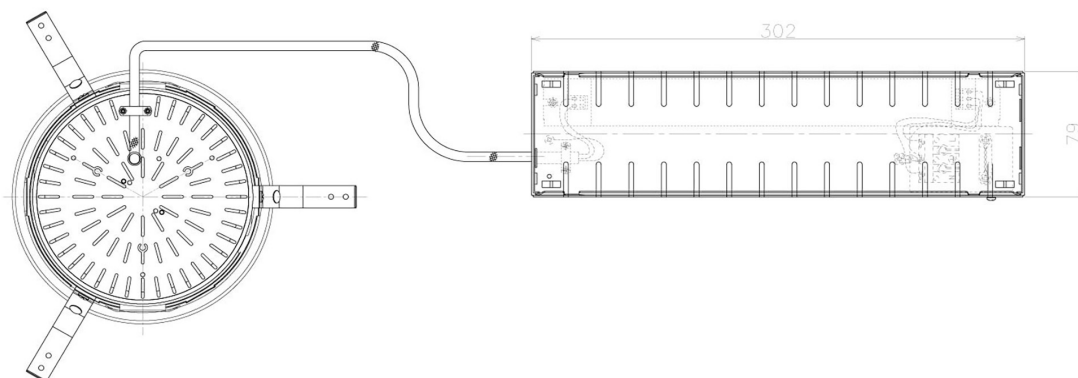

Item no. DD098-5040MW8540L

Series Name: Φ 150 Spark (Swallow Cone)

Installation	Recessed mount
Type	
Fixture wattage	48.5W
Beam angle	34 deg
Color Temp.	4000K
CRI	Ra>85
Luminous	5550 lm
Body	Die-cast aluminum alloy
Body finish	N/A
Trim finish	White
Reflector finish	Mirror
IP Rate	IP20
Light source	COB module
Input Voltage	AC220~240V
Dimming Type	Non-Dimmable
Certificate	CE, CCC
Cut Hole	150mm

Height (Weight)	
65.3W	127 (1.4kg)
48.5W	127 (1.4kg)
44.3W	108 (1.2kg)
33.8W	108 (1.2kg)
30.3W	108 (1.2kg)
23.0W	78 (0.9kg)