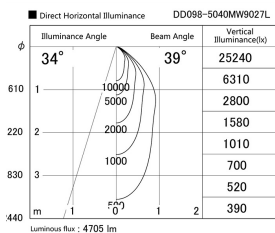

Item no. DD098-5040MW9027L

Series Name: Φ 150 Spark (Swallow Cone)

Installation	Recessed mount
Type	
Fixture wattage	48.5W
Beam angle	34 deg
Color Temp.	2700K
CRI	Ra>90
Luminous	4703 lm
Body	Die-cast aluminum alloy
Body finish	N/A
Trim finish	White
Reflector finish	Mirror
IP Rate	IP20
Light source	COB module
Input Voltage	AC220~240V
Dimming Type	Non-Dimmable
Certificate	CE, CCC
Cut Hole	150mm

Height (Weight)	
65.3W	127 (1.4kg)
48.5W	127 (1.4kg)
44.3W	108 (1.2kg)
33.8W	108 (1.2kg)
30.3W	108 (1.2kg)
23.0W	78 (0.9kg)