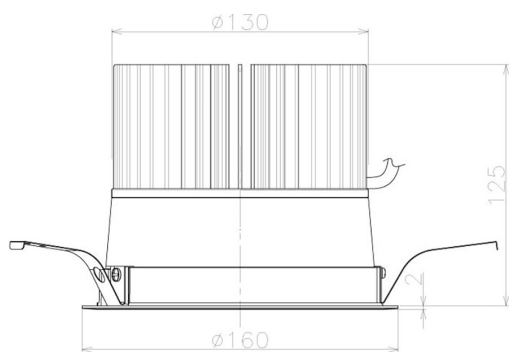

Item no. DD098-5040MW9027L

Series Name: Φ 150 Spark (Swallow Cone)

Installation	Recessed mount
Type	
Fixture wattage	48.5W
Beam angle	34 deg
Color Temp.	2700K
CRI	Ra>90
Luminous	4703 lm
Body	Die-cast aluminum alloy
Body finish	N/A
Trim finish	White
Reflector finish	Mirror
IP Rate	IP20
Light source	COB module
Input Voltage	AC220~240V
Dimming Type	Non-Dimmable
Certificate	CE, CCC
Cut Hole	150mm

Height (Weight)	
65.3W	127 (1.4kg)
48.5W	127 (1.4kg)
44.3W	108 (1.2kg)
33.8W	108 (1.2kg)
30.3W	108 (1.2kg)
23.0W	78 (0.9kg)