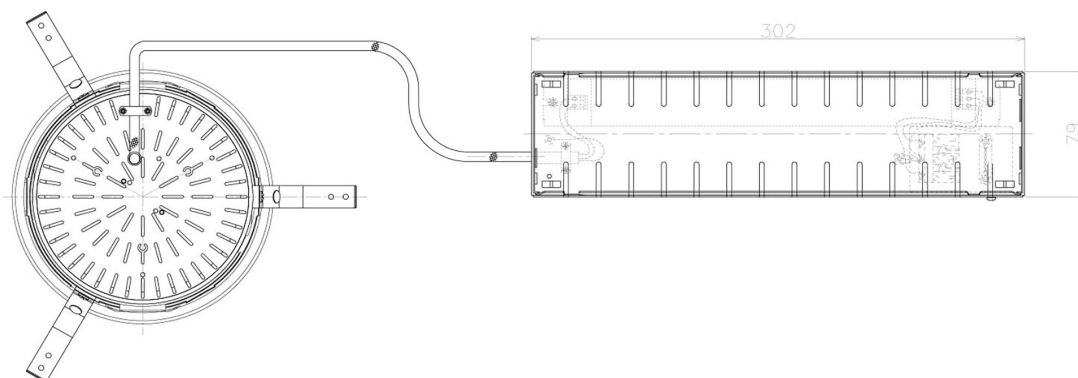

Item no. DD098-5040MW9027L

Series Name: Φ 150 Spark (Swallow Cone)

Installation	Recessed mount
Type	
Fixture wattage	48.5W
Beam angle	34 deg
Color Temp.	2700K
CRI	Ra>90
Luminous	4703 lm
Body	Die-cast aluminum alloy
Body finish	N/A
Trim finish	White
Reflector finish	Mirror
IP Rate	IP20
Light source	COB module
Input Voltage	AC220~240V
Dimming Type	Non-Dimmable
Certificate	CE, CCC
Cut Hole	150mm

Height (Weight)	
65.3W	127 (1.4kg)
48.5W	127 (1.4kg)
44.3W	108 (1.2kg)
33.8W	108 (1.2kg)
30.3W	108 (1.2kg)
23.0W	78 (0.9kg)