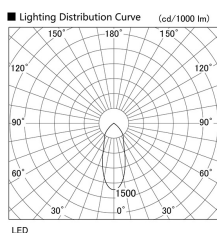

Item no. DD098-5040MW9027L

Series Name: Φ 150 Spark (Swallow Cone)

Installation	Recessed mount
Type	
Fixture wattage	48.5W
Beam angle	34 deg
Color Temp.	2700K
CRI	Ra>90
Luminous	4703 lm
Body	Die-cast aluminum alloy
Body finish	N/A
Trim finish	White
Reflector finish	Mirror
IP Rate	IP20
Light source	COB module
Input Voltage	AC220~240V
Dimming Type	Non-Dimmable
Certificate	CE, CCC
Cut Hole	150mm

Height (Weight)	
65.3W	127 (1.4kg)
48.5W	127 (1.4kg)
44.3W	108 (1.2kg)
33.8W	108 (1.2kg)
30.3W	108 (1.2kg)
23.0W	78 (0.9kg)