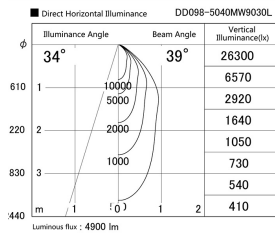

Item no. DD098-5040MW9030L

Series Name:  $\Phi$ 150 Spark (Swallow Cone)

Installation	Recessed mount
Type	
Fixture wattage	48.5W
Beam angle	34 deg
Color Temp.	3000K
CRI	Ra>90
Luminous	4899 lm
Body	Die-cast aluminum alloy
Body finish	N/A
Trim finish	White
Reflector finish	Mirror
IP Rate	IP20
Light source	COB module
Input Voltage	AC220~240V
Dimming Type	Non-Dimmable
Certificate	CE, CCC
Cut Hole	150mm

Height (Weight)	
65.3W	127 (1.4kg)
48.5W	127 (1.4kg)
44.3W	108 (1.2kg)
33.8W	108 (1.2kg)
30.3W	108 (1.2kg)
23.0W	78 (0.9kg)