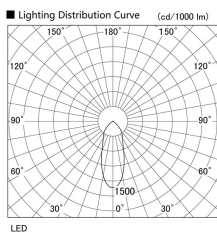

Item no. DD098-5040MW9030L

Series Name:  $\Phi$ 150 Spark (Swallow Cone)

Installation	Recessed mount
Type	
Fixture wattage	48.5W
Beam angle	34 deg
Color Temp.	3000K
CRI	Ra>90
Luminous	4899 lm
Body	Die-cast aluminum alloy
Body finish	N/A
Trim finish	White
Reflector finish	Mirror
IP Rate	IP20
Light source	COB module
Input Voltage	AC220~240V
Dimming Type	Non-Dimmable
Certificate	CE, CCC
Cut Hole	150mm

Height (Weight)	
65.3W	127 (1.4kg)
48.5W	127 (1.4kg)
44.3W	108 (1.2kg)
33.8W	108 (1.2kg)
30.3W	108 (1.2kg)
23.0W	78 (0.9kg)