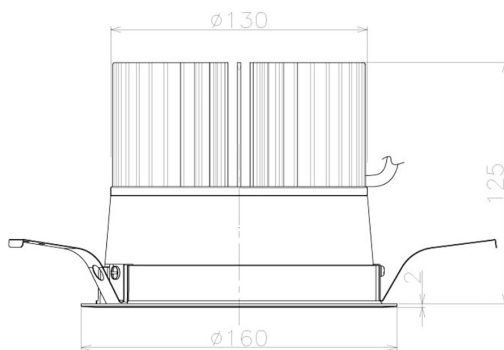

Item no. DD098-5040MW9030L

Series Name:  $\Phi$ 150 Spark (Swallow Cone)

Installation	Recessed mount
Type	
Fixture wattage	48.5W
Beam angle	34 deg
Color Temp.	3000K
CRI	Ra>90
Luminous	4899 lm
Body	Die-cast aluminum alloy
Body finish	N/A
Trim finish	White
Reflector finish	Mirror
IP Rate	IP20
Light source	COB module
Input Voltage	AC220~240V
Dimming Type	Non-Dimmable
Certificate	CE, CCC
Cut Hole	150mm

Height (Weight)	
65.3W	127 (1.4kg)
48.5W	127 (1.4kg)
44.3W	108 (1.2kg)
33.8W	108 (1.2kg)
30.3W	108 (1.2kg)
23.0W	78 (0.9kg)