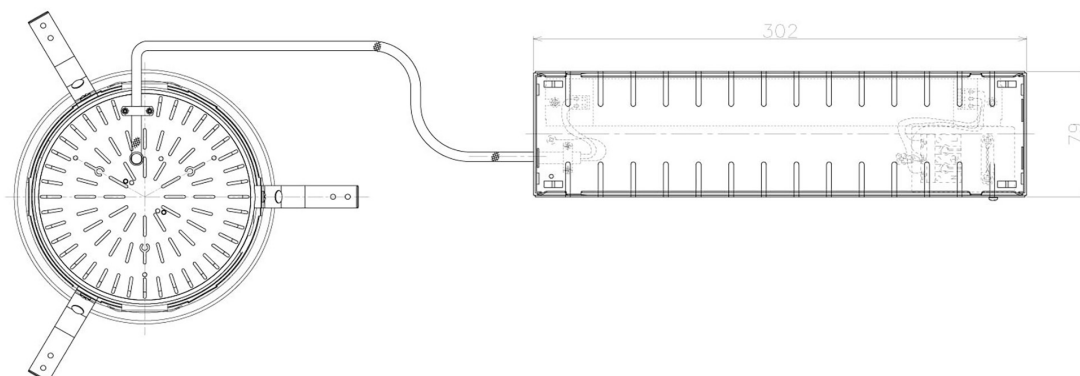

Item no. DD098-5040MW9030L

Series Name:  $\Phi$ 150 Spark (Swallow Cone)

Installation	Recessed mount
Type	
Fixture wattage	48.5W
Beam angle	34 deg
Color Temp.	3000K
CRI	Ra>90
Luminous	4899 lm
Body	Die-cast aluminum alloy
Body finish	N/A
Trim finish	White
Reflector finish	Mirror
IP Rate	IP20
Light source	COB module
Input Voltage	AC220~240V
Dimming Type	Non-Dimmable
Certificate	CE, CCC
Cut Hole	150mm

Height (Weight)	
65.3W	127 (1.4kg)
48.5W	127 (1.4kg)
44.3W	108 (1.2kg)
33.8W	108 (1.2kg)
30.3W	108 (1.2kg)
23.0W	78 (0.9kg)