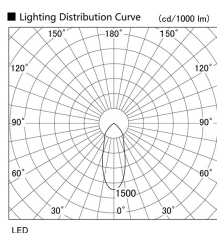

Item no. DD098-5040MW9035L

Series Name: Φ 150 Spark (Swallow Cone)

Installation	Recessed mount
Type	
Fixture wattage	48.5W
Beam angle	34 deg
Color Temp.	3500K
CRI	Ra>90
Luminous	4997 lm
Body	Die-cast aluminum alloy
Body finish	N/A
Trim finish	White
Reflector finish	Mirror
IP Rate	IP20
Light source	COB module
Input Voltage	AC220~240V
Dimming Type	Non-Dimmable
Certificate	CE, CCC
Cut Hole	150mm

Height (Weight)	
65.3W	127 (1.4kg)
48.5W	127 (1.4kg)
44.3W	108 (1.2kg)
33.8W	108 (1.2kg)
30.3W	108 (1.2kg)
23.0W	78 (0.9kg)