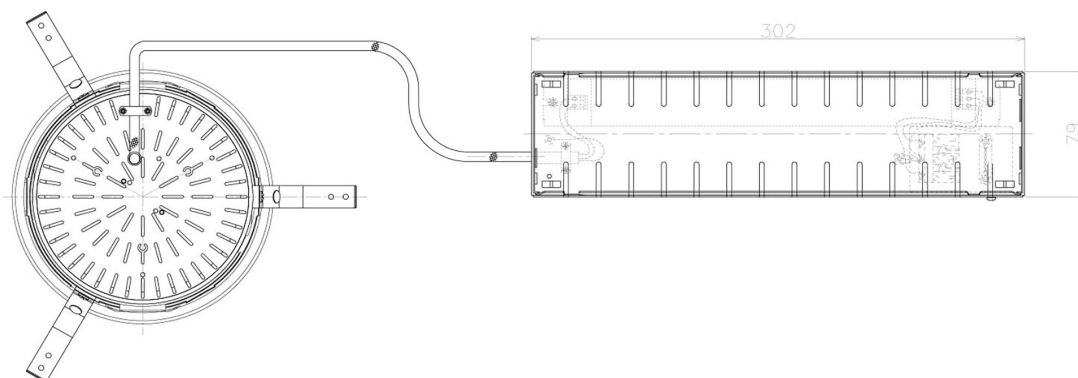

Item no. DD098-5040MW9035L

Series Name: Φ 150 Spark (Swallow Cone)

Installation	Recessed mount
Type	
Fixture wattage	48.5W
Beam angle	34 deg
Color Temp.	3500K
CRI	Ra>90
Luminous	4997 lm
Body	Die-cast aluminum alloy
Body finish	N/A
Trim finish	White
Reflector finish	Mirror
IP Rate	IP20
Light source	COB module
Input Voltage	AC220~240V
Dimming Type	Non-Dimmable
Certificate	CE, CCC
Cut Hole	150mm

Height (Weight)	
65.3W	127 (1.4kg)
48.5W	127 (1.4kg)
44.3W	108 (1.2kg)
33.8W	108 (1.2kg)
30.3W	108 (1.2kg)
23.0W	78 (0.9kg)