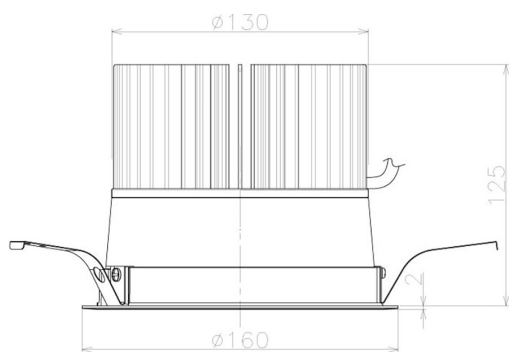

Item no. DD098-5040MW9035L

Series Name: Φ 150 Spark (Swallow Cone)

Installation	Recessed mount
Type	
Fixture wattage	48.5W
Beam angle	34 deg
Color Temp.	3500K
CRI	Ra>90
Luminous	4997 lm
Body	Die-cast aluminum alloy
Body finish	N/A
Trim finish	White
Reflector finish	Mirror
IP Rate	IP20
Light source	COB module
Input Voltage	AC220~240V
Dimming Type	Non-Dimmable
Certificate	CE, CCC
Cut Hole	150mm

Height (Weight)	
65.3W	127 (1.4kg)
48.5W	127 (1.4kg)
44.3W	108 (1.2kg)
33.8W	108 (1.2kg)
30.3W	108 (1.2kg)
23.0W	78 (0.9kg)