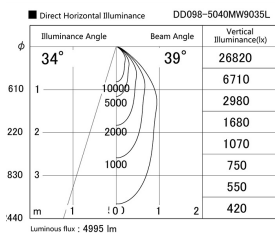

Item no. DD098-5040MW9035L

Series Name: Φ 150 Spark (Swallow Cone)

Installation	Recessed mount
Type	
Fixture wattage	48.5W
Beam angle	34 deg
Color Temp.	3500K
CRI	Ra>90
Luminous	4997 lm
Body	Die-cast aluminum alloy
Body finish	N/A
Trim finish	White
Reflector finish	Mirror
IP Rate	IP20
Light source	COB module
Input Voltage	AC220~240V
Dimming Type	Non-Dimmable
Certificate	CE, CCC
Cut Hole	150mm

Height (Weight)	
65.3W	127 (1.4kg)
48.5W	127 (1.4kg)
44.3W	108 (1.2kg)
33.8W	108 (1.2kg)
30.3W	108 (1.2kg)
23.0W	78 (0.9kg)