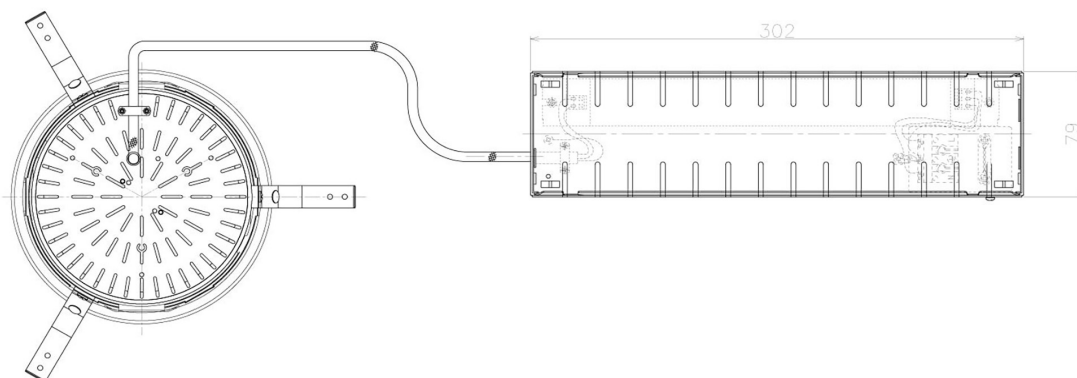

Item no. DD098-5040MW9040L

Series Name:  $\Phi$ 150 Spark (Swallow Cone)

Installation	Recessed mount
Type	
Fixture wattage	48.5W
Beam angle	34 deg
Color Temp.	4000K
CRI	Ra>90
Luminous	5046 lm
Body	Die-cast aluminum alloy
Body finish	N/A
Trim finish	White
Reflector finish	Mirror
IP Rate	IP20
Light source	COB module
Input Voltage	AC220~240V
Dimming Type	Non-Dimmable
Certificate	CE, CCC
Cut Hole	150mm

Height (Weight)	
65.3W	127 (1.4kg)
48.5W	127 (1.4kg)
44.3W	108 (1.2kg)
33.8W	108 (1.2kg)
30.3W	108 (1.2kg)
23.0W	78 (0.9kg)