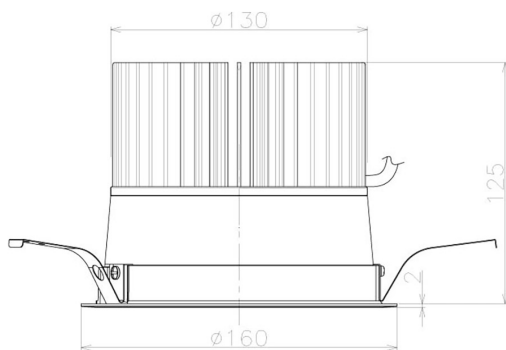

Item no. DD098-5040MW9040L

Series Name:  $\Phi$ 150 Spark (Swallow Cone)

Installation	Recessed mount
Type	
Fixture wattage	48.5W
Beam angle	34 deg
Color Temp.	4000K
CRI	Ra>90
Luminous	5046 lm
Body	Die-cast aluminum alloy
Body finish	N/A
Trim finish	White
Reflector finish	Mirror
IP Rate	IP20
Light source	COB module
Input Voltage	AC220~240V
Dimming Type	Non-Dimmable
Certificate	CE, CCC
Cut Hole	150mm

Height (Weight)	
65.3W	127 (1.4kg)
48.5W	127 (1.4kg)
44.3W	108 (1.2kg)
33.8W	108 (1.2kg)
30.3W	108 (1.2kg)
23.0W	78 (0.9kg)