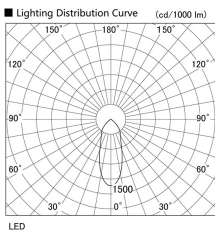

Item no. DD098-5040MW9040L

Series Name:  $\Phi$ 150 Spark (Swallow Cone)

Installation	Recessed mount
Type	
Fixture wattage	48.5W
Beam angle	34 deg
Color Temp.	4000K
CRI	Ra>90
Luminous	5046 lm
Body	Die-cast aluminum alloy
Body finish	N/A
Trim finish	White
Reflector finish	Mirror
IP Rate	IP20
Light source	COB module
Input Voltage	AC220~240V
Dimming Type	Non-Dimmable
Certificate	CE, CCC
Cut Hole	150mm

Height (Weight)	
65.3W	127 (1.4kg)
48.5W	127 (1.4kg)
44.3W	108 (1.2kg)
33.8W	108 (1.2kg)
30.3W	108 (1.2kg)
23.0W	78 (0.9kg)