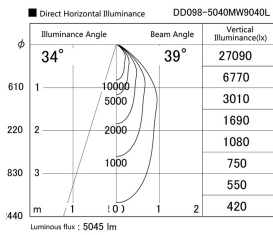

Item no. DD098-5040MW9040L

Series Name:  $\Phi$ 150 Spark (Swallow Cone)

Installation	Recessed mount
Type	
Fixture wattage	48.5W
Beam angle	34 deg
Color Temp.	4000K
CRI	Ra>90
Luminous	5046 lm
Body	Die-cast aluminum alloy
Body finish	N/A
Trim finish	White
Reflector finish	Mirror
IP Rate	IP20
Light source	COB module
Input Voltage	AC220~240V
Dimming Type	Non-Dimmable
Certificate	CE, CCC
Cut Hole	150mm

Height (Weight)	
65.3W	127 (1.4kg)
48.5W	127 (1.4kg)
44.3W	108 (1.2kg)
33.8W	108 (1.2kg)
30.3W	108 (1.2kg)
23.0W	78 (0.9kg)