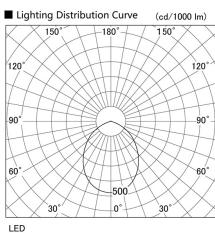

Item no. DD098-5060MW8527L

Series Name:  $\Phi$ 150 Spark (Swallow Cone)

Installation	Recessed mount
Type	
Fixture wattage	48.5W
Beam angle	59 deg
Color Temp.	2700K
CRI	Ra>85
Luminous	4958 lm
Body	Die-cast aluminum alloy
Body finish	N/A
Trim finish	White
Reflector finish	Mirror
IP Rate	IP20
Light source	COB module
Input Voltage	AC220~240V
Dimming Type	Non-Dimmable
Certificate	CE, CCC
Cut Hole	150mm

Height (Weight)	
65.3W	127 (1.4kg)
48.5W	127 (1.4kg)
44.3W	108 (1.2kg)
33.8W	108 (1.2kg)
30.3W	108 (1.2kg)
23.0W	78 (0.9kg)