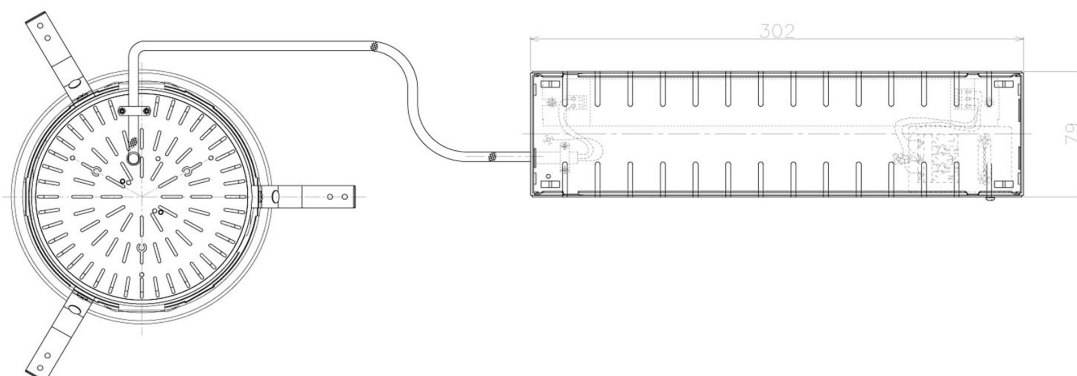

Item no. DD098-5060MW8527L

Series Name:  $\Phi$ 150 Spark (Swallow Cone)

Installation	Recessed mount
Type	
Fixture wattage	48.5W
Beam angle	59 deg
Color Temp.	2700K
CRI	Ra>85
Luminous	4958 lm
Body	Die-cast aluminum alloy
Body finish	N/A
Trim finish	White
Reflector finish	Mirror
IP Rate	IP20
Light source	COB module
Input Voltage	AC220~240V
Dimming Type	Non-Dimmable
Certificate	CE, CCC
Cut Hole	150mm

Height (Weight)	
65.3W	127 (1.4kg)
48.5W	127 (1.4kg)
44.3W	108 (1.2kg)
33.8W	108 (1.2kg)
30.3W	108 (1.2kg)
23.0W	78 (0.9kg)