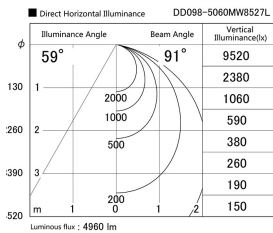

Item no. DD098-5060MW8527L

Series Name:  $\Phi$ 150 Spark (Swallow Cone)

Installation	Recessed mount
Type	
Fixture wattage	48.5W
Beam angle	59 deg
Color Temp.	2700K
CRI	Ra>85
Luminous	4958 lm
Body	Die-cast aluminum alloy
Body finish	N/A
Trim finish	White
Reflector finish	Mirror
IP Rate	IP20
Light source	COB module
Input Voltage	AC220~240V
Dimming Type	Non-Dimmable
Certificate	CE, CCC
Cut Hole	150mm

Height (Weight)	
65.3W	127 (1.4kg)
48.5W	127 (1.4kg)
44.3W	108 (1.2kg)
33.8W	108 (1.2kg)
30.3W	108 (1.2kg)
23.0W	78 (0.9kg)