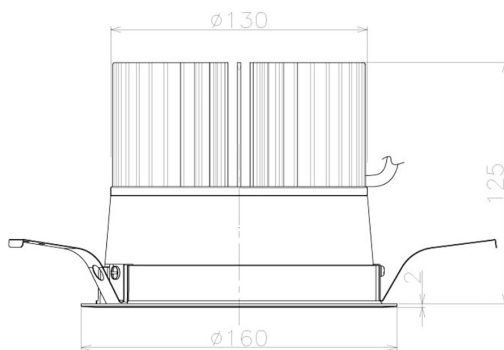

Item no. DD098-5060MW8527L

Series Name:  $\Phi$ 150 Spark (Swallow Cone)

Installation	Recessed mount
Type	
Fixture wattage	48.5W
Beam angle	59 deg
Color Temp.	2700K
CRI	Ra>85
Luminous	4958 lm
Body	Die-cast aluminum alloy
Body finish	N/A
Trim finish	White
Reflector finish	Mirror
IP Rate	IP20
Light source	COB module
Input Voltage	AC220~240V
Dimming Type	Non-Dimmable
Certificate	CE, CCC
Cut Hole	150mm

Height (Weight)	
65.3W	127 (1.4kg)
48.5W	127 (1.4kg)
44.3W	108 (1.2kg)
33.8W	108 (1.2kg)
30.3W	108 (1.2kg)
23.0W	78 (0.9kg)